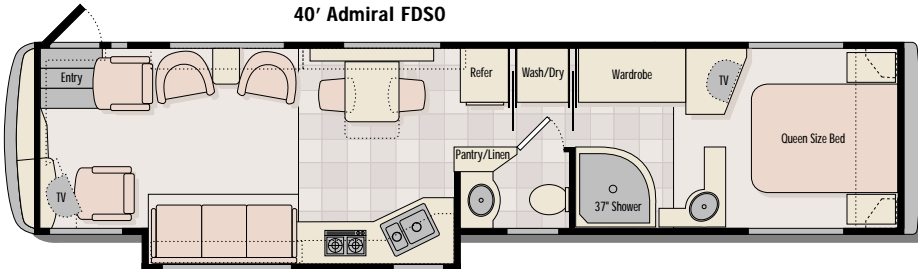

# SIGNATURE SERIES 2000 FLOORPLANS

This year's choice of floorplans are designed to enhance your motorhome lifestyle. An extensive list of options offers new furniture styles and arrangements.

A Side Entry Door is an available option in some floorplans.

See your Signature Series dealer for complete details.

Optional  
Loveseat,  
Loveseat/Sleeper  
or J-Lounge  
available in  
select models.

Twin beds are  
an available  
option in all  
floorplans.

40' Admiral FDSO