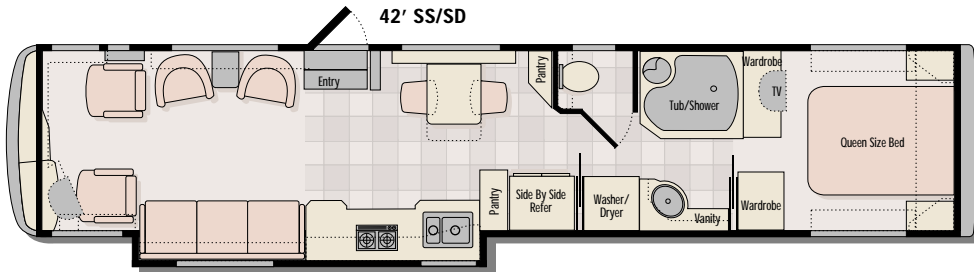

SIGNATURE 2000 FLOORPLANS

For an exceptional interior design that you won't find anywhere else, discover the choice of seven designer decors available in this year's Signature Series.

From traditional classics to Ralph Lauren's fresh American styling, from contemporary patterns to sophisticated elegance, you can set your own style!