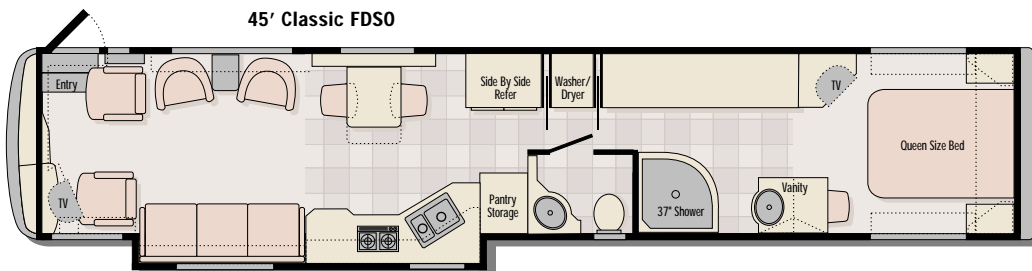

SIGNATURE 2000 FLOORPLANS

For an exceptional interior design that you won't find anywhere else, discover the choice of seven designer decors available in this year's Signature Series.

From traditional classics to Ralph Lauren's fresh American styling, from contemporary patterns to sophisticated elegance, you can set your own style!

Optional Tub