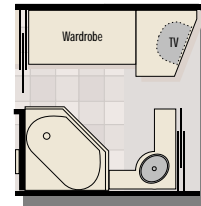

Optional Tub