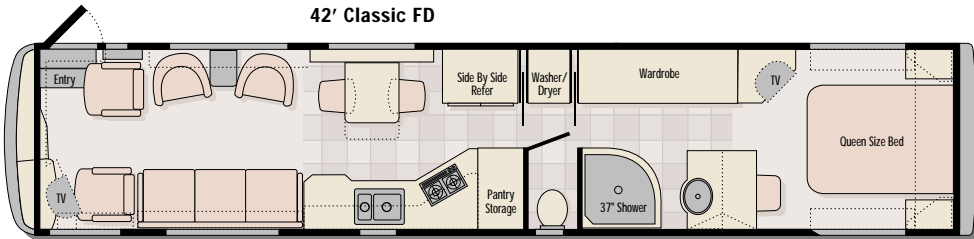

42' Classic FD