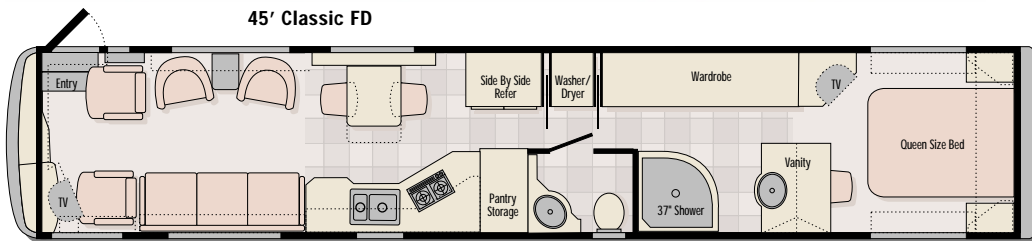

SIGNATURE 2000 FLOORPLANS

For an exceptional interior design that you won't find anywhere else, discover the choice of seven designer decors available in this year's Signature Series.

From traditional classics to Ralph Lauren's fresh American styling, from contemporary patterns to sophisticated elegance, you can set your own style!