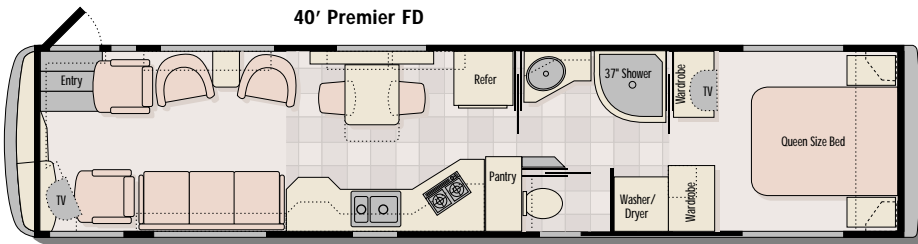

40' Premier FD