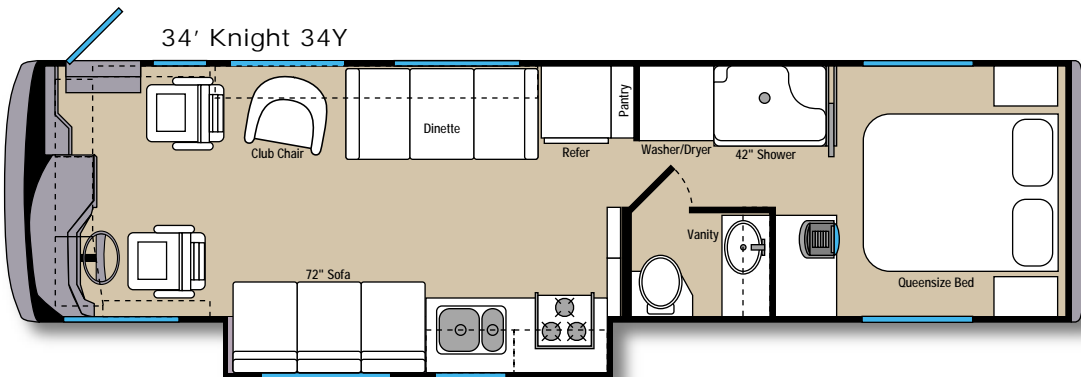

Ambrosia

Ambrosia

Tuscany

Tuscany

Trellis

Trellis

Both 34' and 36' floorplan designs feature Monaco's exclusive Suite Slides.

KNIGHT 2000 SPECIFICATIONS