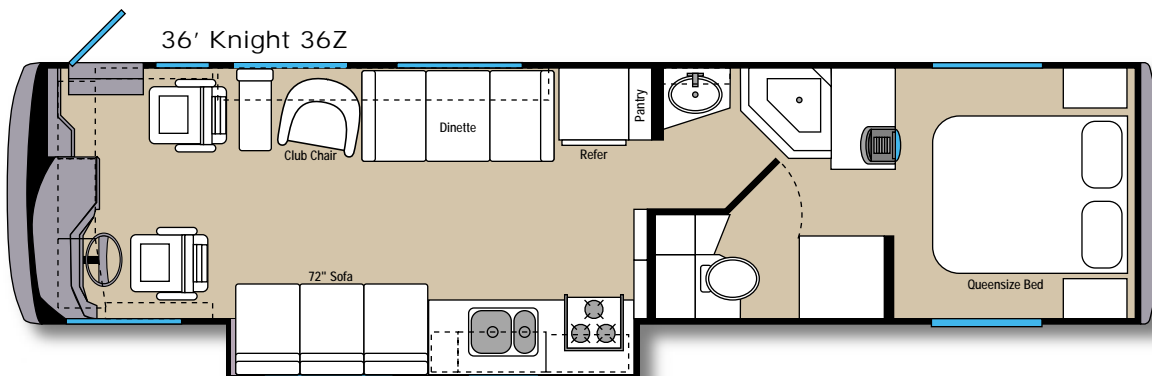

Ambrosia

Ambrosia

Tuscany

Tuscany

Trellis

Trellis

Both 34' and 36' floorplan designs feature Monaco's exclusive Suite Slides.

KNIGHT 2000 SPECIFICATIONS