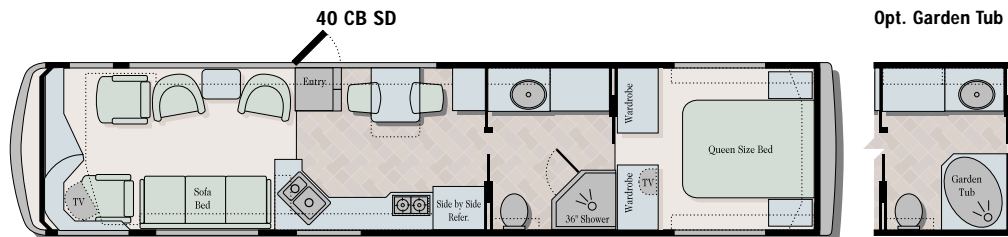

A Side Entry Door is an available option in some floorplans. See your Executive dealer for complete details.

Twin Beds are an available option on all floorplans.

Opt. Garden Tub

Whether you prefer casual, contemporary or traditional styles, the Executive 2000 has a designer fabric selection that's sure to please.