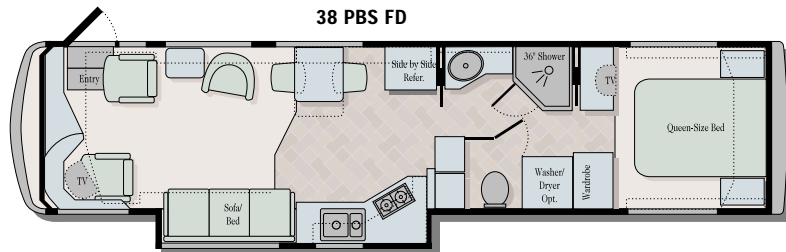

EXECUTIVE 2000 FLOORPLANS

This year's choice of floorplans is designed to enhance your RVing lifestyle. An extensive list of options that offer new furniture arrangements and a variety of furnishings allow you to design your new coach with your own personal touch.

A Side Entry Door is an available option in some floorplans. See your Executive dealer for complete details.

Twin Beds are an available option on all floorplans.

Opt. Garden Tub

Whether you prefer casual, contemporary or traditional styles, the Executive 2000 has a designer fabric selection that's sure to please.