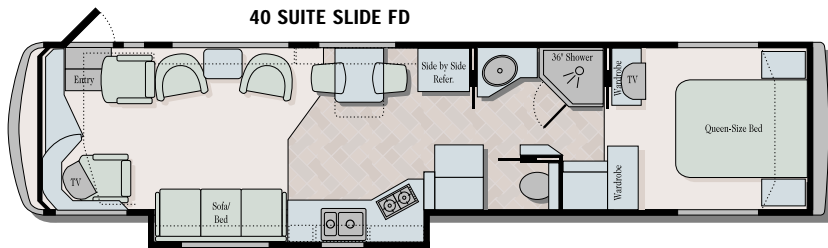

EXECUTIVE 2000 FLOORPLANS

This year's choice of floorplans is designed to enhance your RVing lifestyle. An extensive list of options that offer new furniture arrangements and a variety of furnishings allow you to design your new coach with your own personal touch.

A Side Entry Door is an available option in some floorplans. See your Executive dealer for complete details.

Twin Beds are an available option on all floorplans.

Opt. Garden Tub

Whether you prefer casual, contemporary or traditional styles, the Executive 2000 has a designer fabric selection that's sure to please.