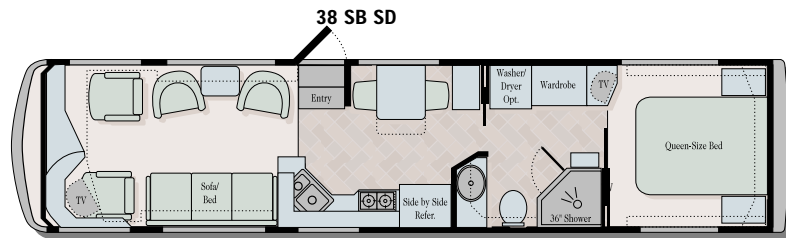

A Side Entry Door is an available option in some floorplans. See your Executive dealer for complete details.

Twin Beds are an available option on all floorplans.

Opt. Garden Tub

Whether you prefer casual, contemporary or traditional styles, the Executive 2000 has a designer fabric selection that's sure to please.