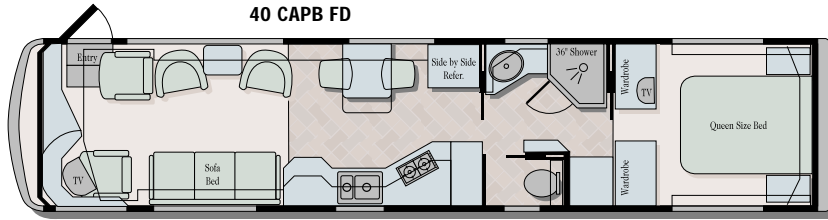

EXECUTIVE 2000 FLOORPLANS

This year's choice of floorplans is designed to enhance your RVing lifestyle. An extensive list of options that offer new furniture arrangements and a variety of furnishings allow you to design your new coach with your own personal touch.

A Side Entry Door is an available option in some floorplans. See your Executive dealer for complete details.

Twin Beds are an available option on all floorplans.

Opt. Garden Tub

Whether you prefer casual, contemporary or traditional styles, the Executive 2000 has a designer fabric selection that's sure to please.