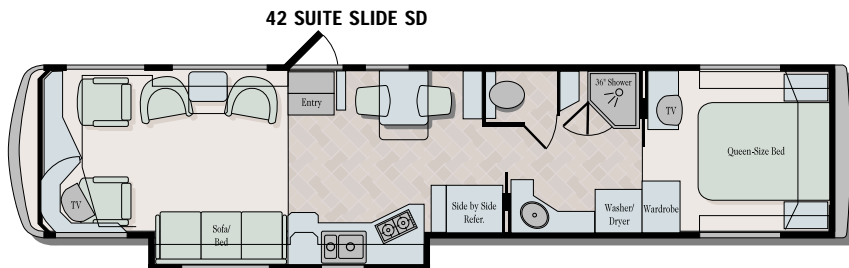

EXECUTIVE 2000 FLOORPLANS

This year's choice of floorplans is designed to enhance your RVing lifestyle. An extensive list of options that offer new furniture arrangements and a variety of furnishings allow you to design your new coach with your own personal touch.

A Side Entry Door is an available option in some floorplans. See your Executive dealer for complete details.

Twin Beds are an available option on all floorplans.

Opt. Garden Tub

Whether you prefer casual, contemporary or traditional styles, the Executive 2000 has a designer fabric selection that's sure to please.