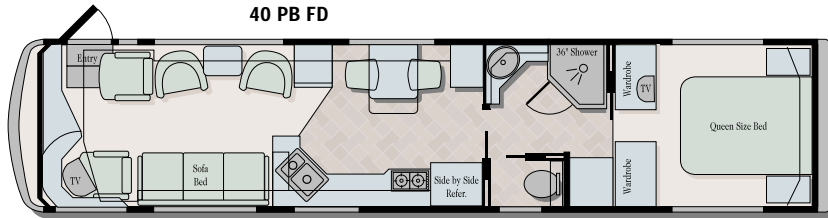

EXECUTIVE 2000 FLOORPLANS

This year's choice of floorplans is designed to enhance your RVing lifestyle. An extensive list of options that offer new furniture arrangements and a variety of furnishings allow you to design your new coach with your own personal touch.

A Side Entry Door is an available option in some floorplans. See your Executive dealer for complete details.

Twin Beds are an available option on all floorplans.

Opt. Garden Tub

Whether you prefer casual, contemporary or traditional styles, the Executive 2000 has a designer fabric selection that's sure to please.