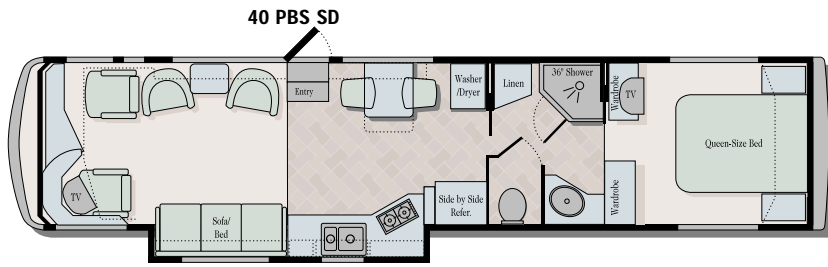

EXECUTIVE 2000 FLOORPLANS

This year's choice of floorplans is designed to enhance your RVing lifestyle. An extensive list of options that offer new furniture arrangements and a variety of furnishings allow you to design your new coach with your own personal touch.

A Side Entry Door is an available option in some floorplans. See your Executive dealer for complete details.

Twin Beds are an available option on all floorplans.

Opt. Garden Tub

Whether you prefer casual, contemporary or traditional styles, the Executive 2000 has a designer fabric selection that's sure to please.