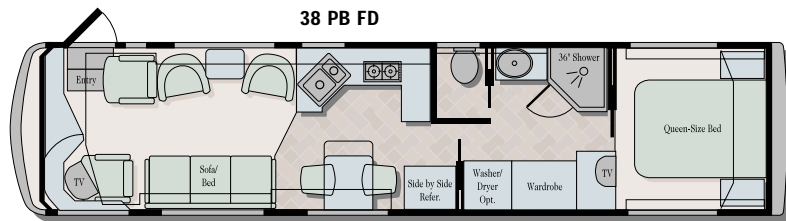

A Side Entry Door is an available option in some floorplans. See your Executive dealer for complete details.

Twin Beds are an available option on all floorplans.

Opt. Garden Tub

Whether you prefer casual, contemporary or traditional styles, the Executive 2000 has a designer fabric selection that's sure to please.