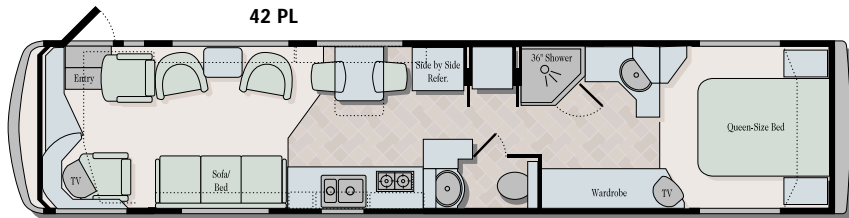

EXECUTIVE 2000 FLOORPLANS

This year's choice of floorplans is designed to enhance your RVing lifestyle. An extensive list of options that offer new furniture arrangements and a variety of furnishings allow you to design your new coach with your own personal touch.

A Side Entry Door is an available option in some floorplans. See your Executive dealer for complete details.

Twin Beds are an available option on all floorplans.

Opt. Garden Tub

Whether you prefer casual, contemporary or traditional styles, the Executive 2000 has a designer fabric selection that's sure to please.