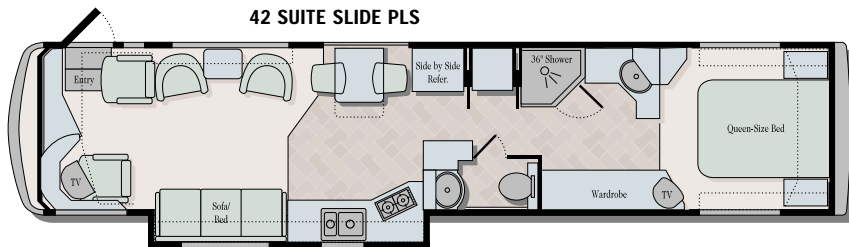

EXECUTIVE 2000 FLOORPLANS

This year's choice of floorplans is designed to enhance your RVing lifestyle. An extensive list of options that offer new furniture arrangements and a variety of furnishings allow you to design your new coach with your own personal touch.

A Side Entry Door is an available option in some floorplans. See your Executive dealer for complete details.

Twin Beds are an available option on all floorplans.

Opt. Garden Tub

Whether you prefer casual, contemporary or traditional styles, the Executive 2000 has a designer fabric selection that's sure to please.