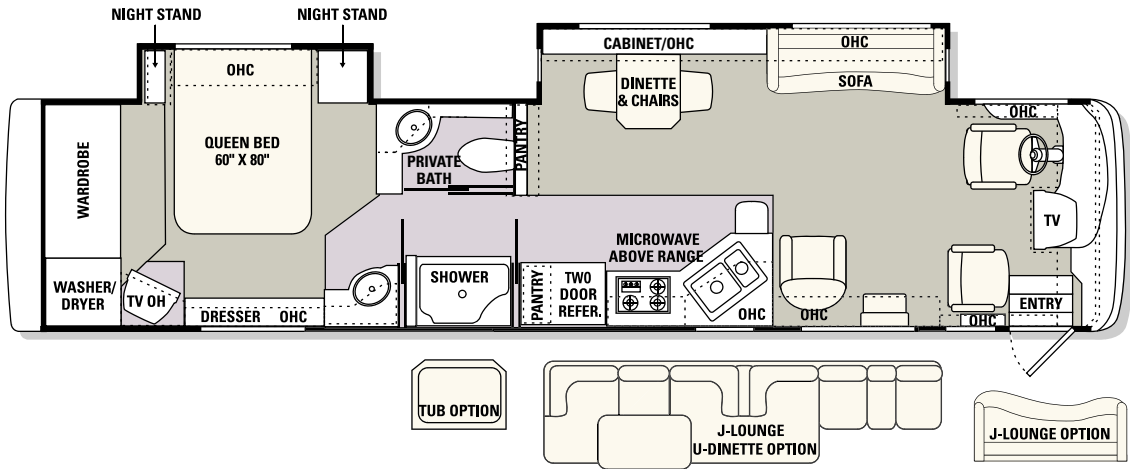

2003 floorplans

38 JACK

38 BISHOP

38 EARL

*CLOSED BATH OPTION AVAILABLE.

Carpet
 Tile

40 CHANCELLOR

40 LEGACY