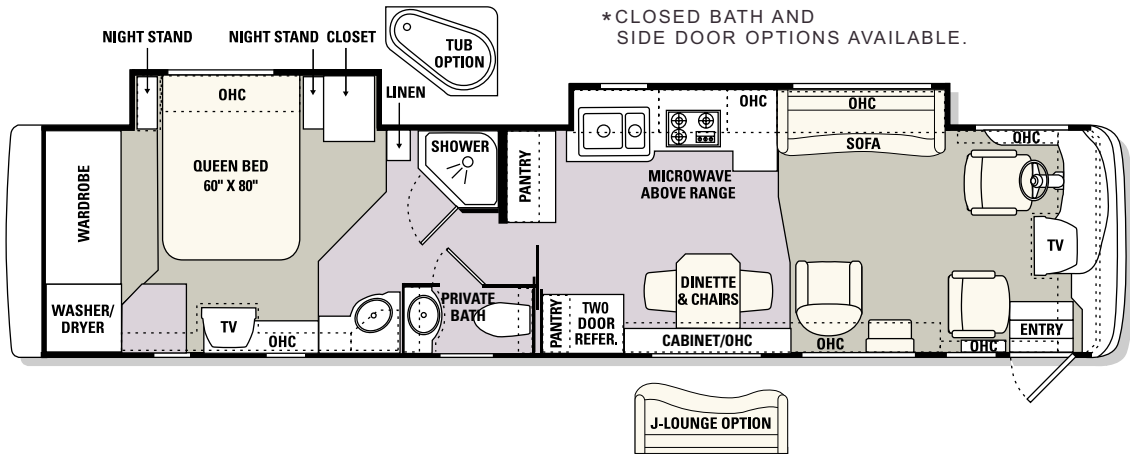

2003 floorplans

38 JACK

38 BISHOP

38 EARL

*CLOSED BATH OPTION AVAILABLE.

Carpet
 Tile

40 CHANCELLOR

40 LEGACY