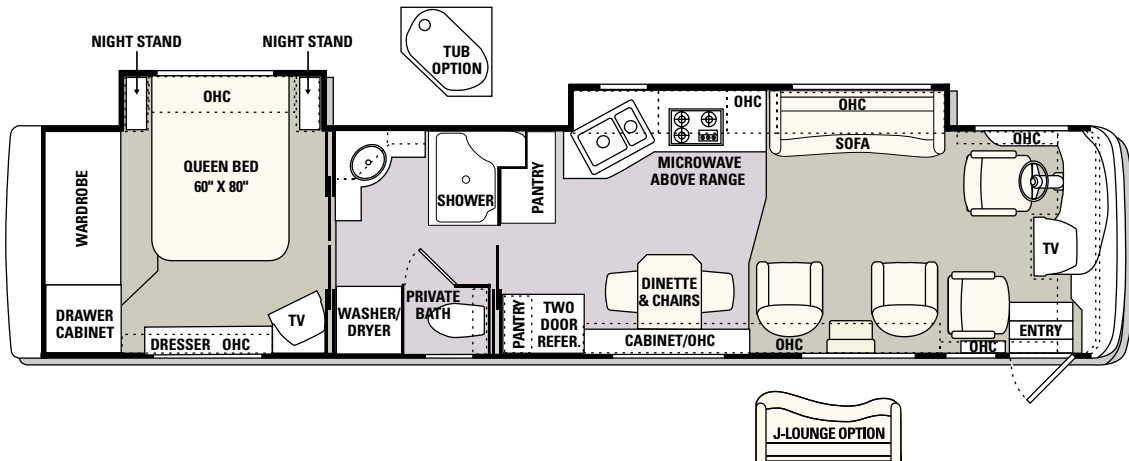

Carpet
 Tile

40 CHANCELLOR

40 LEGACY

40 REGENT