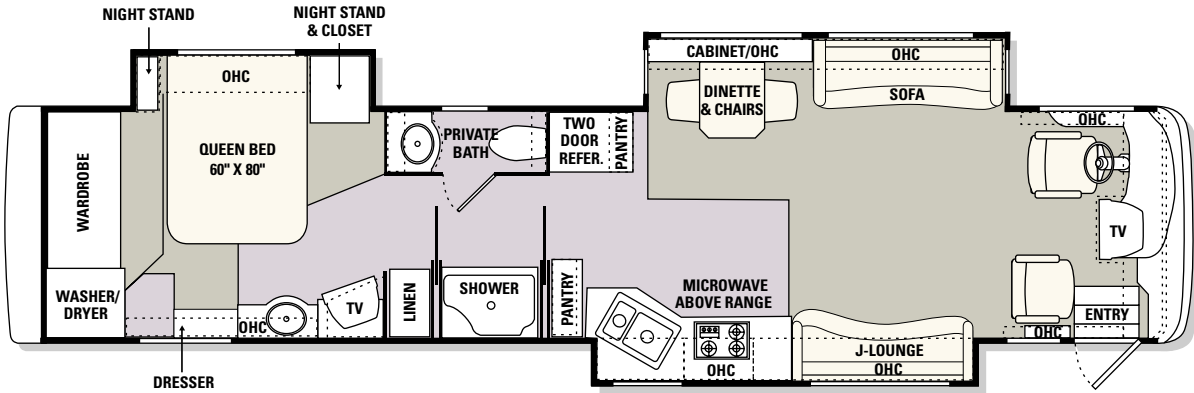

42 DUTCHESS