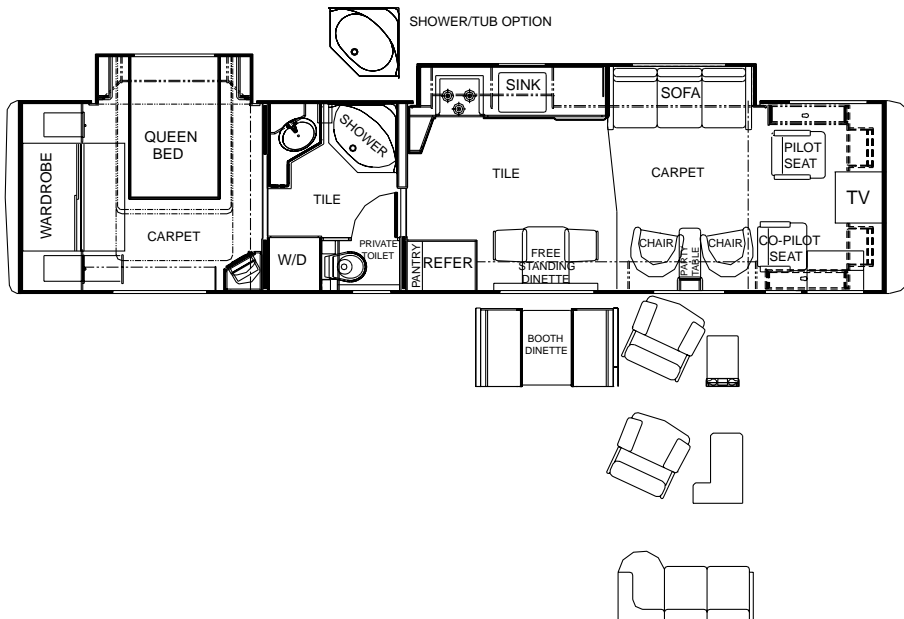

Floorplans and options for the 2001 Diplomat LE

38 PBD

40 PBD