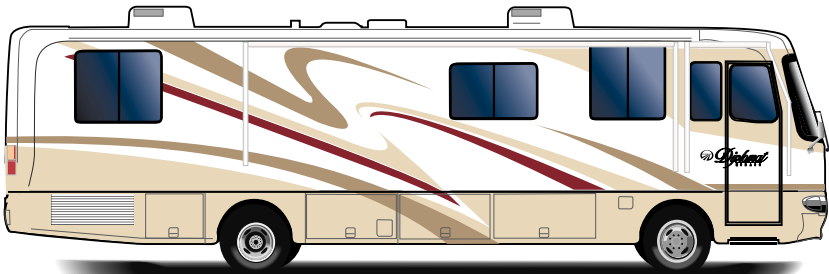

Ralph Lauren Sport Fabric Options

Tweed