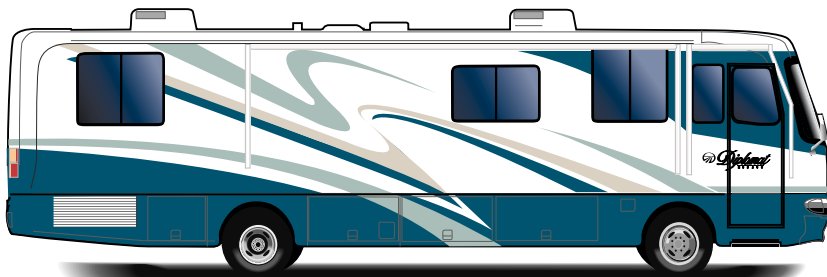

Palm Harbor