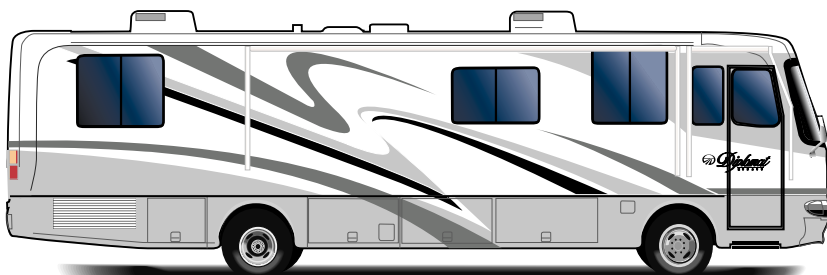

Color Choices

for the 2001 Diplomat LE

Pewter