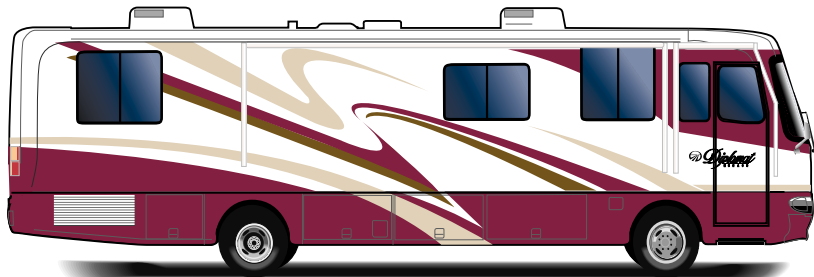

Color Choices

for the 2001 Diplomat LE

Wine Berry