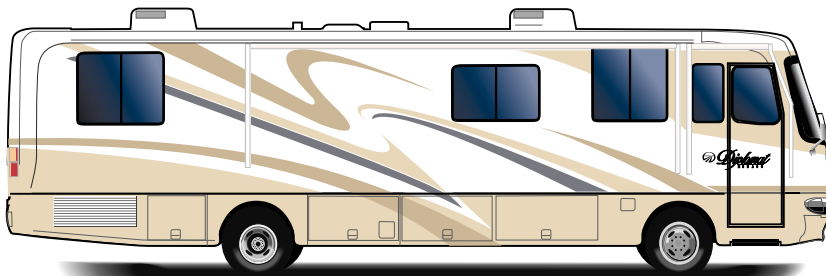

Desert Sand