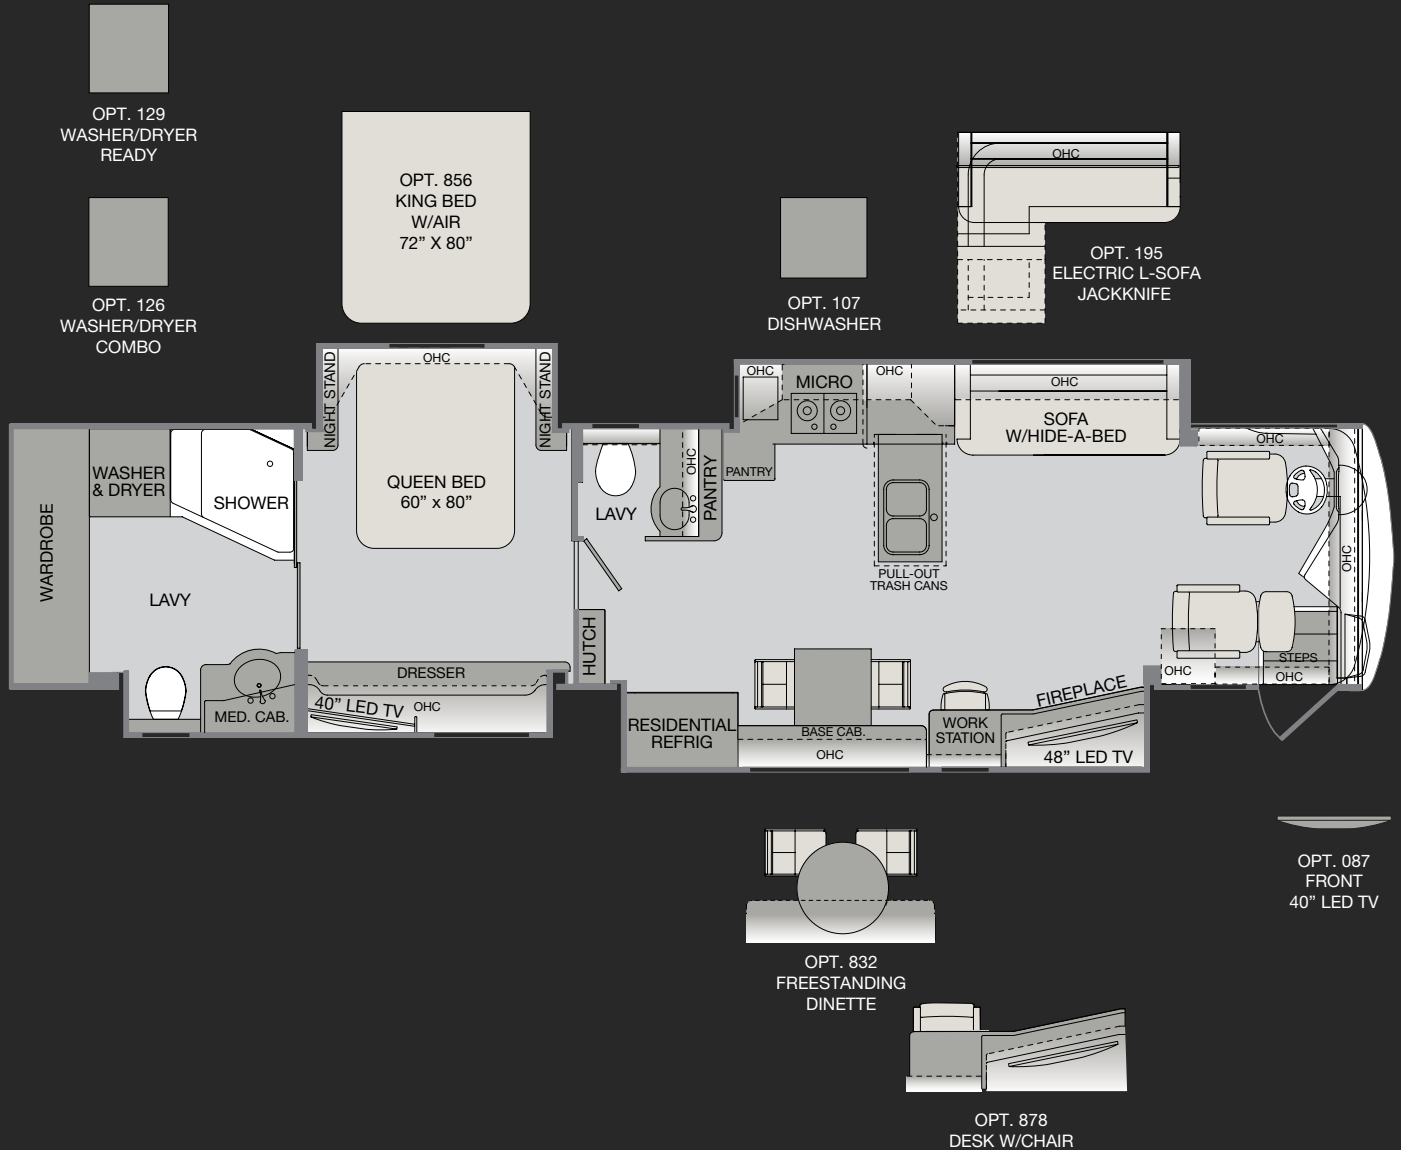

Layout: Quadruple Slideout

Length: 44' 11.5"

IMPORTANT-PLEASE READ: Product information, photography and illustrations included on this page were as accurate as possible at the time of publication. For further product information and changes, please contact your local Fleetwood dealer. Prices, materials, design and specifications are subject to change without notice. All weights, fuel, liquid capacities and dimensions are approximate. Monaco has designed its recreational vehicles to provide a variety of uses for its customers. Each vehicle features optimal seating, sleeping, storage and fluid capacities. The user is responsible for selecting the proper combination of loads (i.e. occupants, equipment, fluids, cargo, etc.) to ensure that the vehicle's capacities are not exceeded.