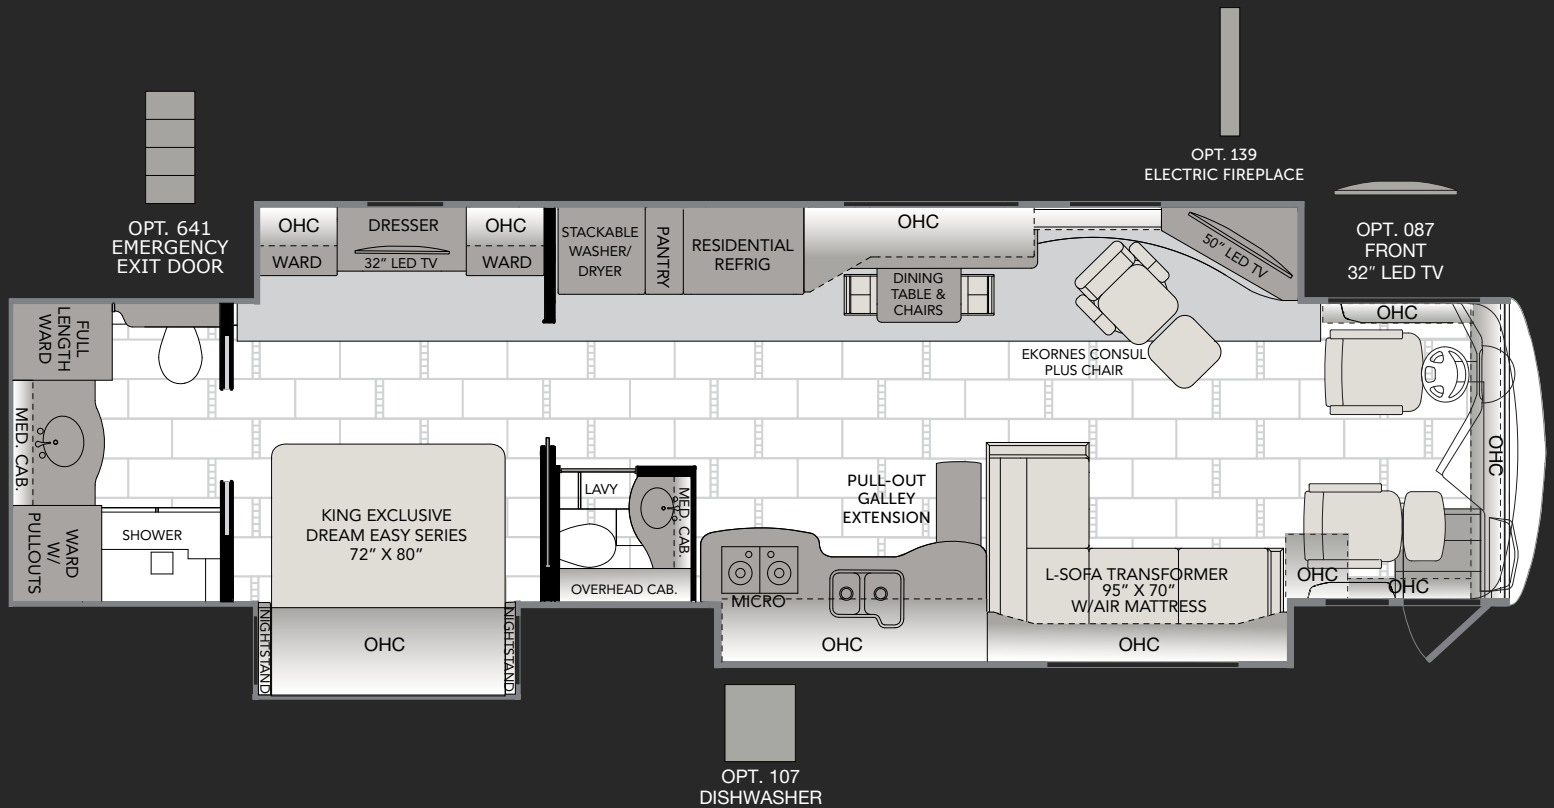

Layout: Triple Slideout      Length: 43' 5"

IMPORTANT-PLEASE READ: Product information, photography and illustrations included on this page were as accurate as possible at the time of publication. For further product information and changes, please contact your local Monaco dealer. Prices, materials, design and specifications are subject to change without notice. All weights, fuel, liquid capacities and dimensions are approximate. Monaco has designed its recreational vehicles to provide a variety of uses for its customers. Each vehicle features optimal seating, sleeping, storage and fluid capacities. The user is responsible for selecting the proper combination of loads (i.e. occupants, equipment, fluids, cargo, etc.) to ensure that the vehicle's capacities are not exceeded.