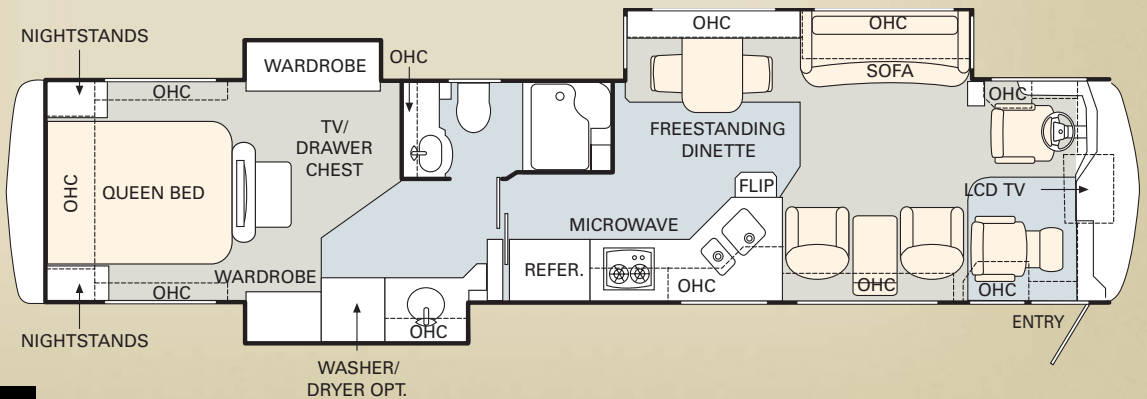

42 COUNTESS III