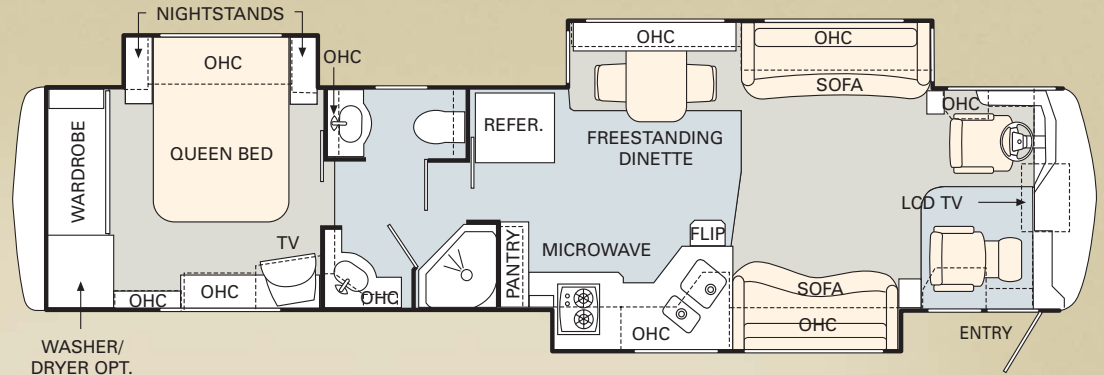

38 BISHOP IV

40 PLATINUM III