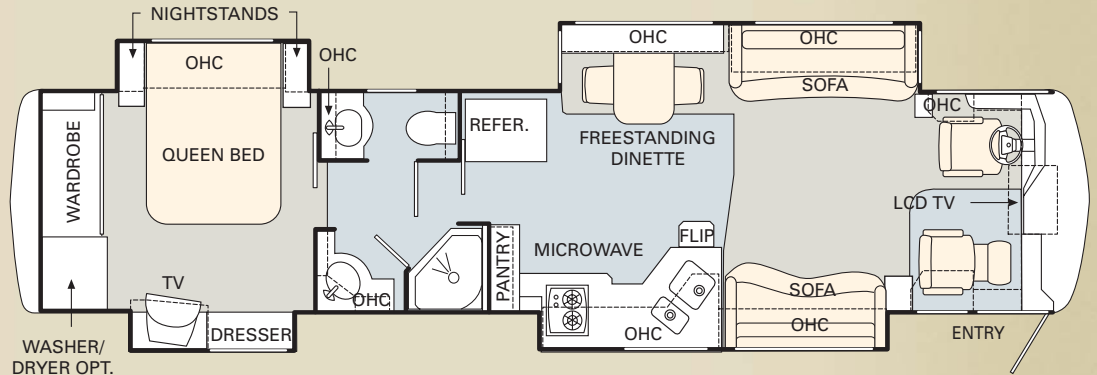

40 PLATINUM IV