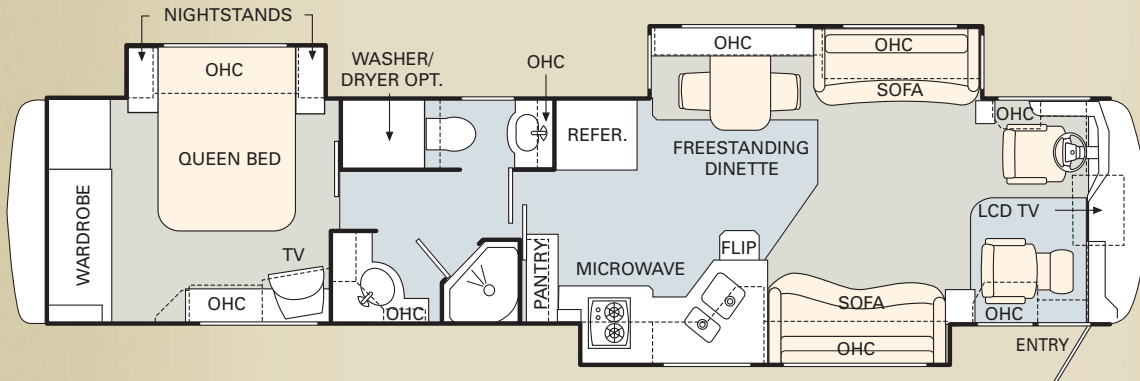

42 DIAMOND III