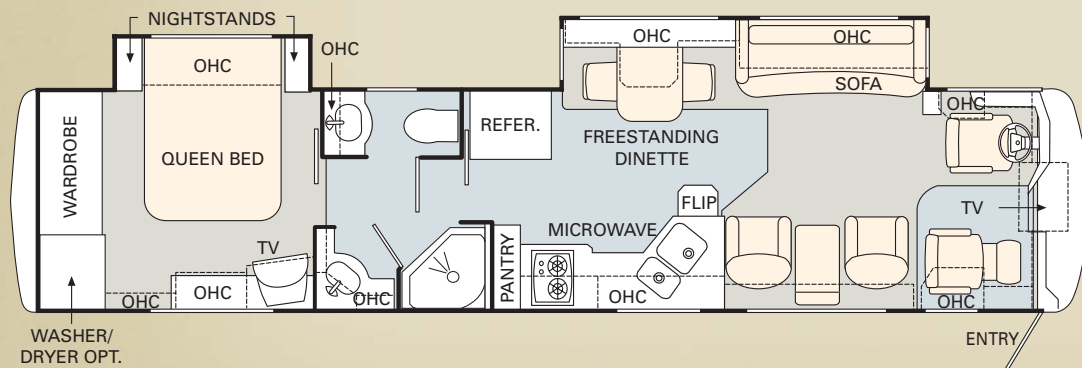

40 PLATINUM II