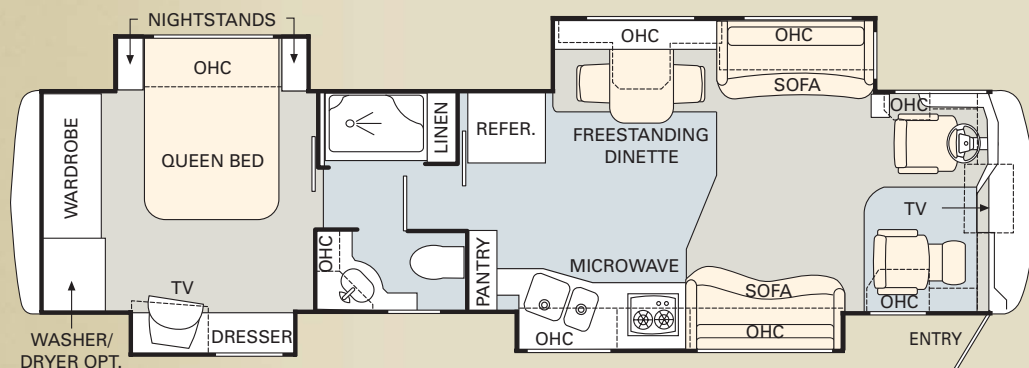

**WE'RE NEVER MORE THAN
A CLICK AWAY.**

A great way to get the latest product news and updates is by visiting our website at monacocoach.com. The site includes many features, including factory tours, a dealer locator function and information on scheduled club events. Plus, through the site, you may contact us directly at any time.

www.monacocoach.com