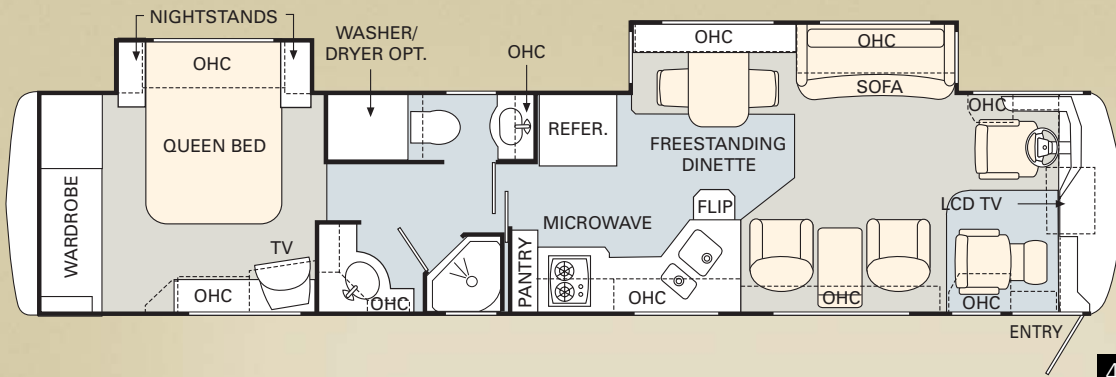

42 DIAMOND II