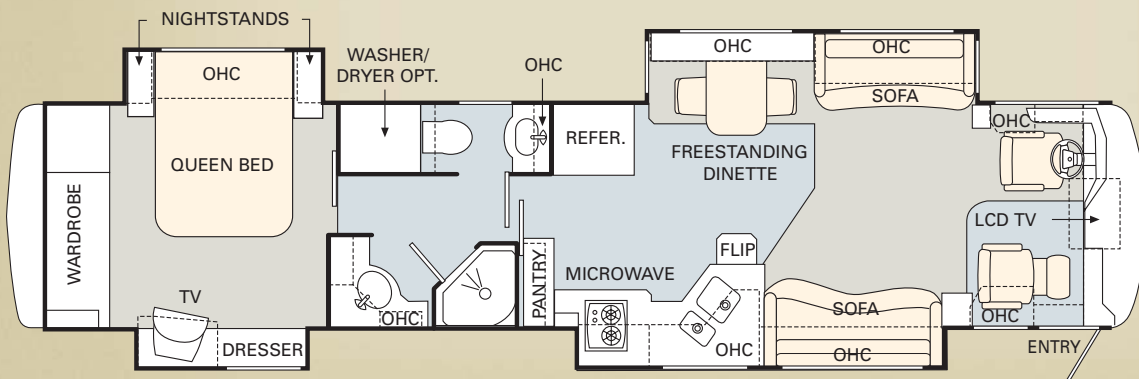

42 DIAMOND IV