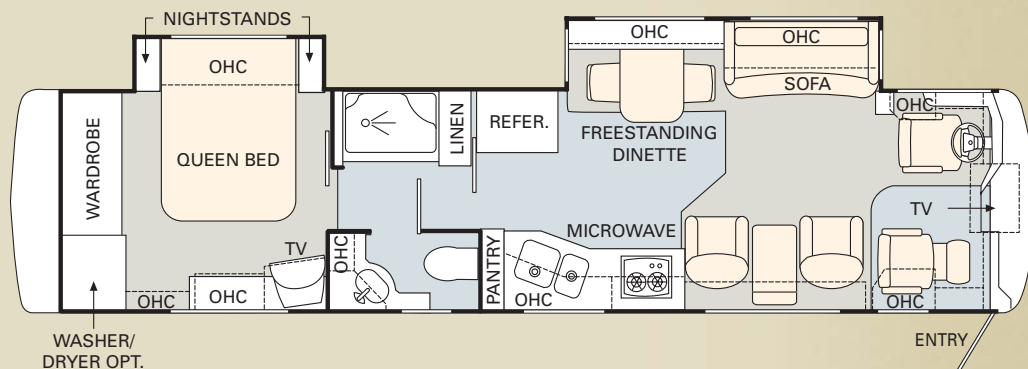

The 2006 Dynasty is available in a remarkable selection of innovative floorplans ranging from 39' to 42', with double, triple and quad slide-outs. No matter which one you choose, you'll enjoy more livable interior space and more easy-to-reach storage than any other manufacturer has to offer.

1. **Furniture Options:**
2. King Bed (70" x 80") (N/A: 42 Countess III)
   - Queen Air Mattress with Digital Remote
   - King Air Mattress with Digital Remote (N/A: 42 Countess III)
   - Leather Sleeper J-Lounge with Drawer
   - Leather Sleeper Sofa with Drawer
   - Fabric/Leather Booth Dinette
   - Bathtub (N/A: 42 Countess III)

■ TILE   ■ CARPET

38 BISHOP II