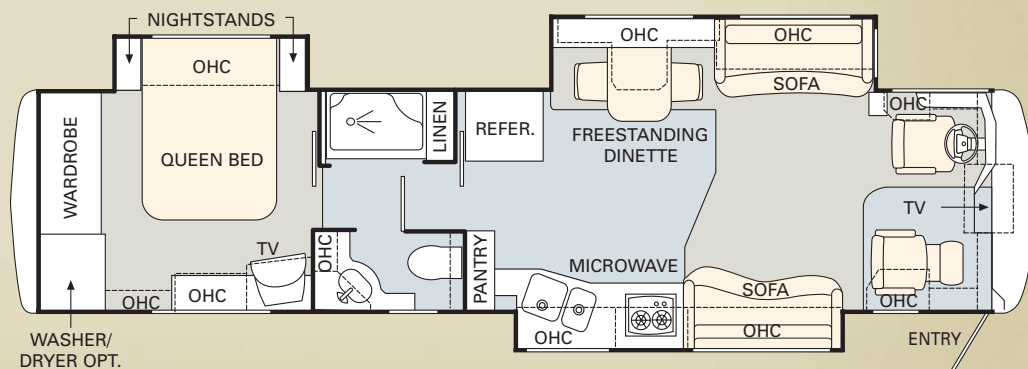

38 BISHOP III