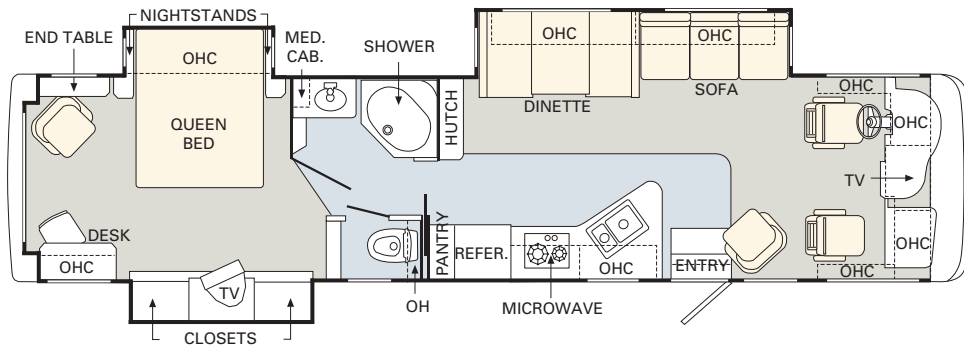

37PBD

37PCT

37PST

FURNITURE OPTIONS

Monaco gives you more ways to customize your motorhome to fit your lifestyle. Here are some furniture options you may wish to consider. (Please see page 15 for a full list of the options available on each floorplan.)

- Hide-A-Bed Sofa
- J-Lounge
- Recliners
- Adjustable Coffee Table
- Legless Dinette with Wall Cabinet
- Bedroom Desk