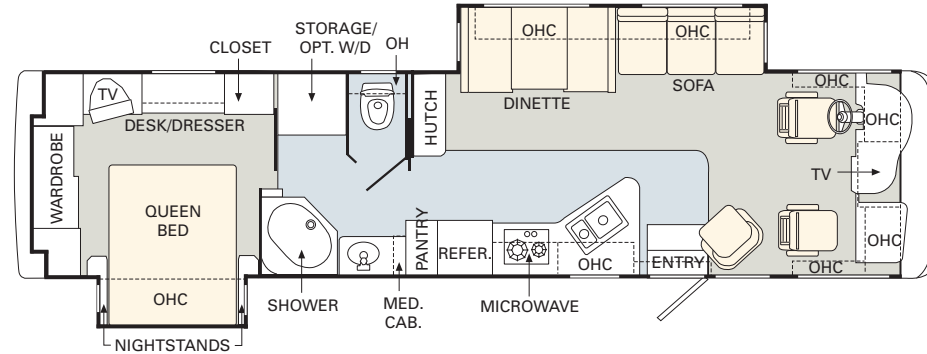

No other manufacturer gives you as many innovative floorplan choices as Monaco. The 2005 LaPalma offers double and triple slide-out models in lengths that range from 34' to 37'.

PLANK FLOORING

CARPET

Find all the latest product news and updates online: monacocoach.com