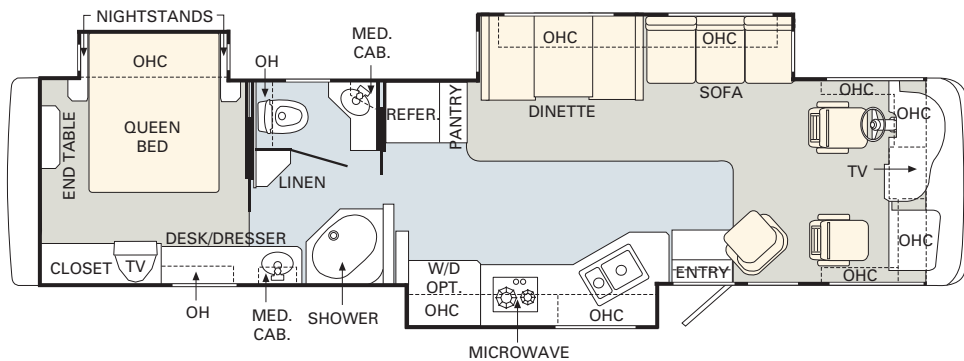

37PBD

37PCT

37PST

FURNITURE OPTIONS

Monaco gives you more ways to customize your motorhome to fit your lifestyle. Here are some furniture options you may wish to consider. (Please see page 15 for a full list of the options available on each floorplan.)

- Hide-A-Bed Sofa
- J-Lounge
- Recliners
- Adjustable Coffee Table
- Legless Dinette with Wall Cabinet
- Bedroom Desk