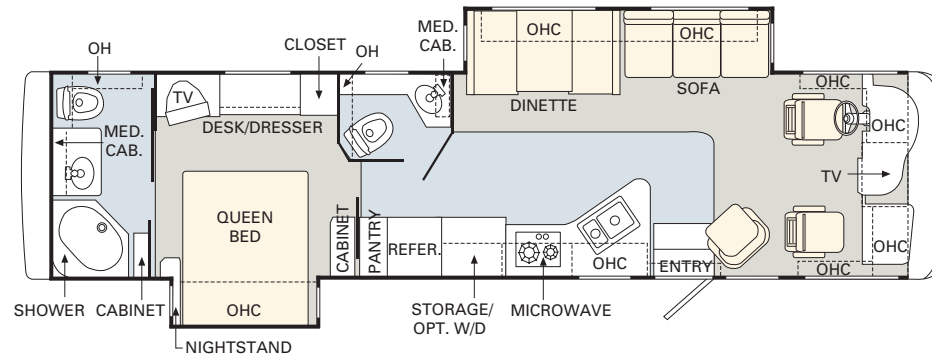

No other manufacturer gives you as many innovative floorplan choices as Monaco. The 2005 LaPalma offers double and triple slide-out models in lengths that range from 34' to 37'.

PLANK FLOORING

CARPET

Find all the latest product news and updates online: monacocoach.com