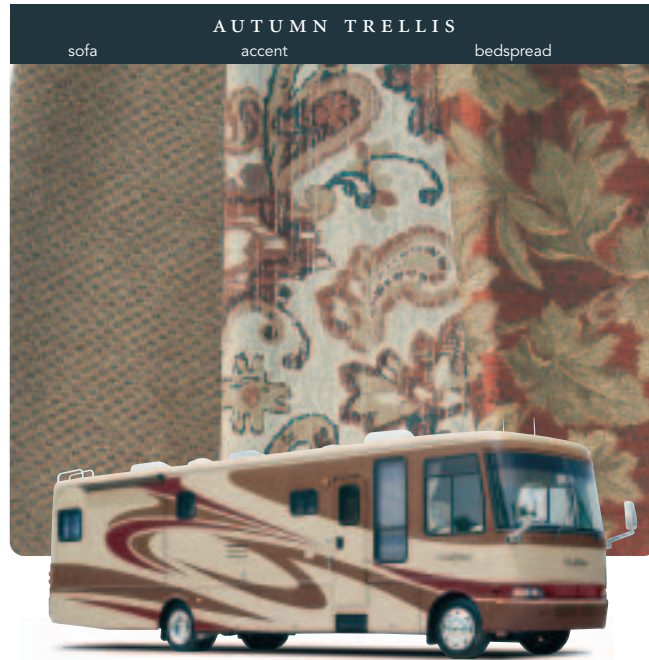

Each year, our designers create color and fabric combinations that lead the industry in warmth and style. This year, we're offering five beautiful decors and three stunning cabinet finishes.

Manufactured in, not added on. For added protection against stains, Dupont Teflon® soil repellent is applied to virtually all upholstery fabric during the finishing process for superior coverage.*

*Brand and application of upholstery fabric protection may vary depending on date recreational vehicle was manufactured.

Note: Colors depicted are a reasonable representation though they may not be an exact match of the actual colors due to variances in processing and production. See your dealer for actual fabric and paint chip samples.