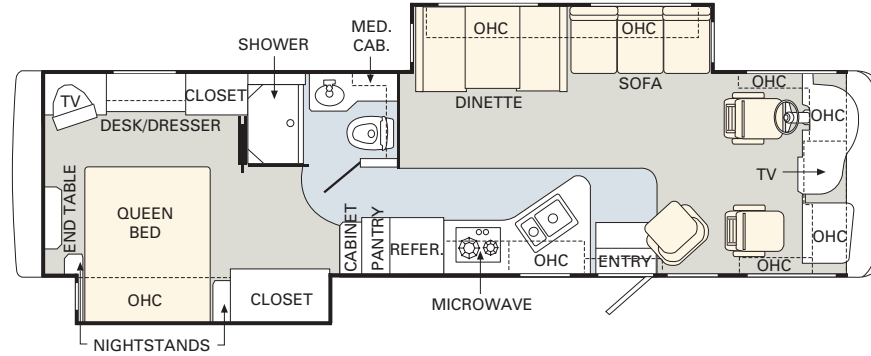

No other manufacturer gives you as many innovative floorplan choices as Monaco. The 2005 LaPalma offers double and triple slide-out models in lengths that range from 34' to 37'.

PLANK FLOORING

CARPET

Find all the latest product news and updates online: monacocoach.com

34SBD

36WDD

36DBD

37PBD

37PCT

37PST

FURNITURE OPTIONS

Monaco gives you more ways to customize your motorhome to fit your lifestyle. Here are some furniture options you may wish to consider. (Please see page 15 for a full list of the options available on each floorplan.)