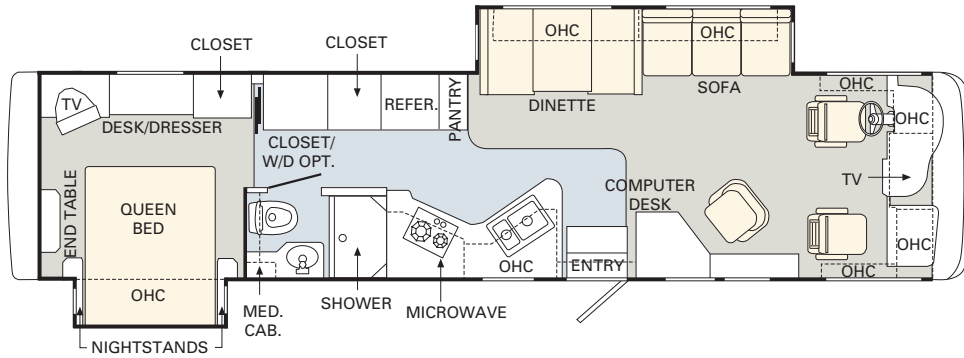

34SBD

36WDD

36DBD

37PBD