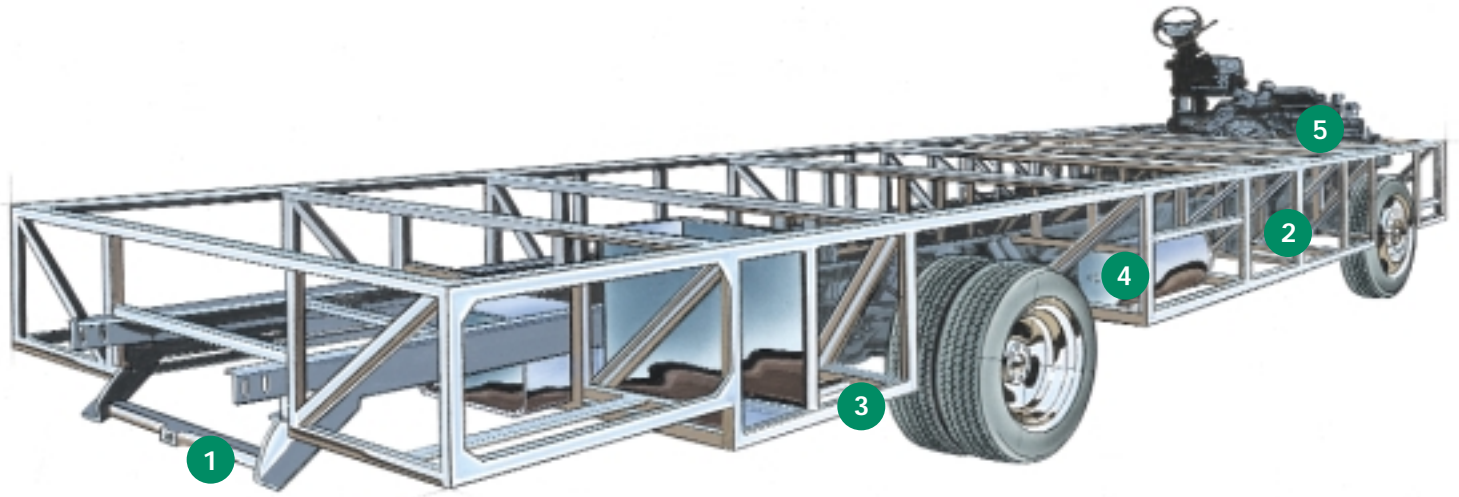

Put your hands on it

feel the quality construction

The Roadmaster SmartStructure® provides superior strength, balance and weight distribution while enabling Monaco engineers to make maximum use of space. SmartStructure is fully integrated with your choice of Workhorse® or Ford® chassis.

1. A hitch receiver with six-point connector provides plentiful towing capacity.
2. The Roadmaster SmartStructure technology allows for more under-the-coach storage, including full pass-through storage bays.
3. The steel truss system has a low center of gravity that grounds the coach and provides a strong platform to carry your coach almost anywhere you want to go.
4. Propane tank, inverter, water heater and batteries are accessible for easy use and service.
5. Anti-lock brakes help you stay in control.

The roof structure consists of:
(top to bottom)

- Peaked aluminum roof.
- Luaun backing.
- Tapered bead foam two inches thick at center.
- Two-and-a-half inch thick aluminum I-beam superstructure filled with fiberglass insulation.
- Vapor barrier.
- Structure foam.
- Bead foam insulation.
- Soft foam padding for extra insulation and interior noise reduction.
- Padded vinyl ceiling.

Add another dimension to your outdoor living with our exterior-mounted entertainment center, complete with CD player, AM/FM radio, speakers and two outlets.

Specifications

BODY CONSTRUCTION

Alumaframe Superstructure
Steel Cage Cockpit Construction
Peaked Aluminum Roof with Fiberglass Insulation
Smooth Gelcoat Fiberglass Sidewalls
Front and Rear Molded Fiberglass Caps with Integrated Bumpers
Steel Framed Floor
Laminated Structurewood Flooring
Interior Paneling with 3/4-inch Insulation
Foam Insulated Underbelly with Luan Backer
One-Piece Engine Access Door
Power Heated Remote Mirrors
Headlamps with Turn Signals
Baggage Doors with Integrated Single Handle Latches
One-Piece Polyethylene Pass-Through Storage Compartments with Cargo Nets
Exterior Vinyl Graphics
Mud Flaps
Rear Ladder