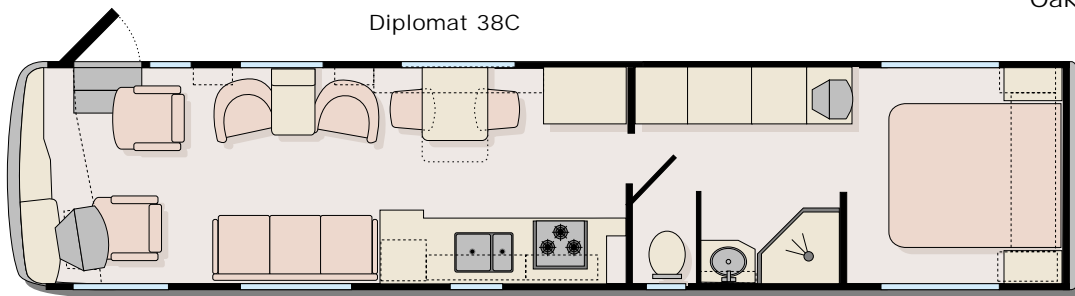

DIPLOMAT 2000 FLOORPLANS

Innovative floorplans, custom furnishings and spacious Suite Slides are available for the Diplomat 2000.