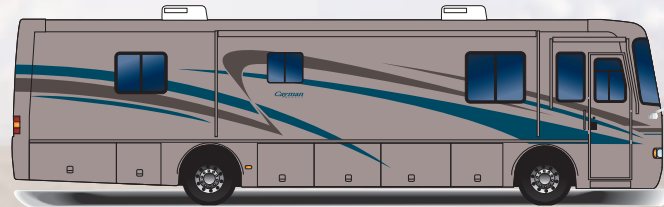

VINTAGE OAK

AUTUMN CHERRY

MAPLE

FULL-BODY PAINT OPTION

Available on Chateau Stone, Ivory Quartz and Lakeview

FULL-BODY PAINT OPTION

Available on Park Lane and Winter Birch

No other manufacturer gives you as many innovative floorplan choices as Monaco. The 2005 Cayman offers double, triple and quad slide-out models in lengths that range from 32' to 36'.