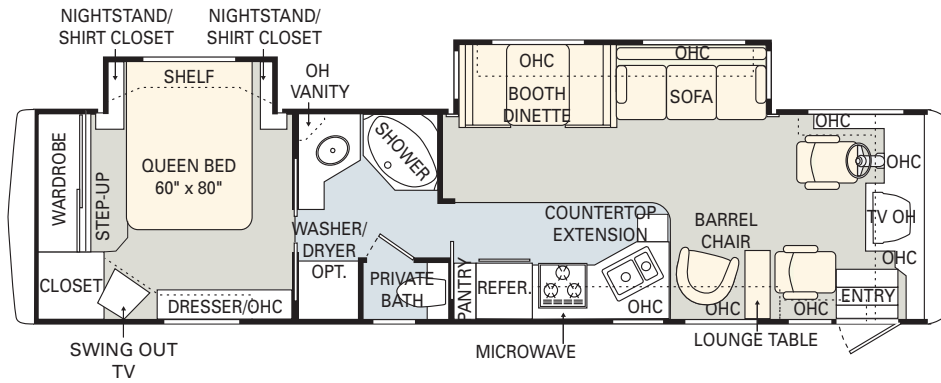

36PDD

FURNITURE OPTIONS

Monaco gives you more ways to customize your motorhome to fit your lifestyle. Here are some furniture options you may wish to consider. (Please see page 17 for a full list of the options available on each floorplan.)

- Swivel Recliners
- Magic Bed Sofa
- Jackknife Sofa
- Hide-a-Bed Sofa
- Electric Sofa
- Adjustable Coffee Table
- Legless Dinette with Wall Cabinet

36PDQ

36PRT