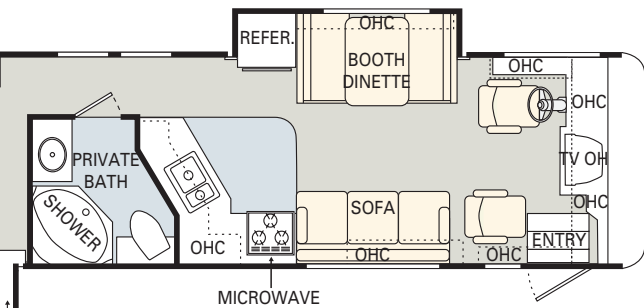

36PDD

FURNITURE OPTIONS

Monaco gives you more ways to customize your motorhome to fit your lifestyle. Here are some furniture options you may wish to consider. (Please see page 17 for a full list of the options available on each floorplan.)

- Swivel Recliners
- Magic Bed Sofa
- Jackknife Sofa
- Hide-a-Bed Sofa
- Electric Sofa
- Adjustable Coffee Table
- Legless Dinette with Wall Cabinet

36PDQ

36PRT

05 specifications and standards & options

	WEIGHT RATINGS (LBS.)				MEASUREMENTS						TANK CAPACITY (GAL.)²					
	Gross vehicle	Gross combined ¹	Front gross axle	Rear gross axle	Wheelbase	Overall length	Overall height (with A/C)	Interior height	Interior width	Exterior width	Water heater	Gray tank	Black tank	Fresh tank	LP tank ³	Fuel tank
32PBD	25,500	32,500	8,500	17,000	188"	33' 7"	12'	6' 9"	94 1/2"	100 1/2"	10	52	52	92	38	75
34SBD	25,500	32,500	8,500	17,000	204"	34' 11"	12'	6' 9"	94 1/2"	100 1/2"	10	52	52	92	38	75
34PDD	25,500	32,500	8,500	17,000	204"	35' 1"	12'	6' 9"	94 1/2"	100 1/2"	10	52	52	92	38	75
34SKD	25,500	32,500	8,500	17,000	204"	35' 1"	12'	6' 9"	94 1/2"	100 1/2"	10	52	52	92	38	75
36PDD	25,500	32,500	8,500	17,000	228"	37' 1"	12'	6' 9"	94 1/2"	100 1/2"	10	52	52	92	38	75
36PDQ	25,500	32,500	8,500	17,000	228"	37' 1"	12'	6' 9"	94 1/2"	100 1/2"	10	52	52	92	38	75
36PRT	25,500	32,500	8,500	17,000	228"	37' 1"	12'	6' 9"	94 1/2"	100 1/2"	10	52	52	92	38	75