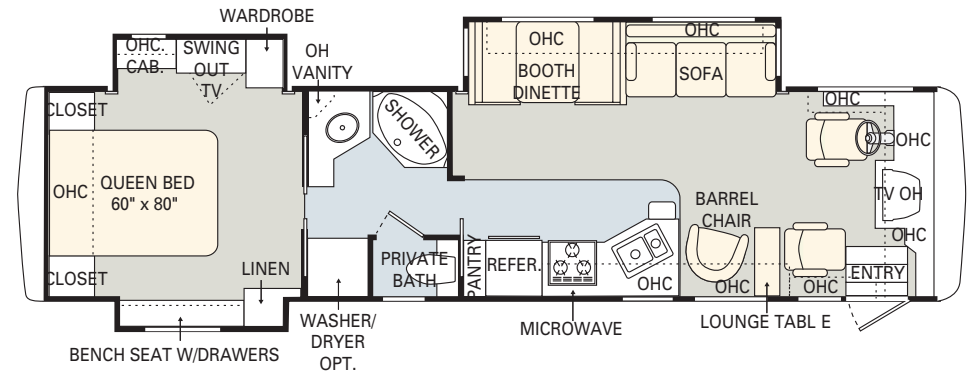

- Swivel Recliners
- Magic Bed Sofa
- Jackknife Sofa
- Hide-a-Bed Sofa
- Electric Sofa
- Adjustable Coffee Table
- Legless Dinette with Wall Cabinet

36PDQ

36PRT

05 specifications and standards & options

	WEIGHT RATINGS (LBS.)				MEASUREMENTS						TANK CAPACITY (GAL.)²					
	Gross vehicle	Gross combined ¹	Front gross axle	Rear gross axle	Wheelbase	Overall length	Overall height (with A/C)	Interior height	Interior width	Exterior width	Water heater	Gray tank	Black tank	Fresh tank	LP tank ³	Fuel tank
32PBD	25,500	32,500	8,500	17,000	188"	33' 7"	12'	6' 9"	94 1/2"	100 1/2"	10	52	52	92	38	75
34SBD	25,500	32,500	8,500	17,000	204"	34' 11"	12'	6' 9"	94 1/2"	100 1/2"	10	52	52	92	38	75
34PDD	25,500	32,500	8,500	17,000	204"	35' 1"	12'	6' 9"	94 1/2"	100 1/2"	10	52	52	92	38	75
34SKD	25,500	32,500	8,500	17,000	204"	35' 1"	12'	6' 9"	94 1/2"	100 1/2"	10	52	52	92	38	75
36PDD	25,500	32,500	8,500	17,000	228"	37' 1"	12'	6' 9"	94 1/2"	100 1/2"	10	52	52	92	38	75
36PDQ	25,500	32,500	8,500	17,000	228"	37' 1"	12'	6' 9"	94 1/2"	100 1/2"	10	52	52	92	38	75
36PRT	25,500	32,500	8,500	17,000	228"	37' 1"	12'	6' 9"	94 1/2"	100 1/2"	10	52	52	92	38	75