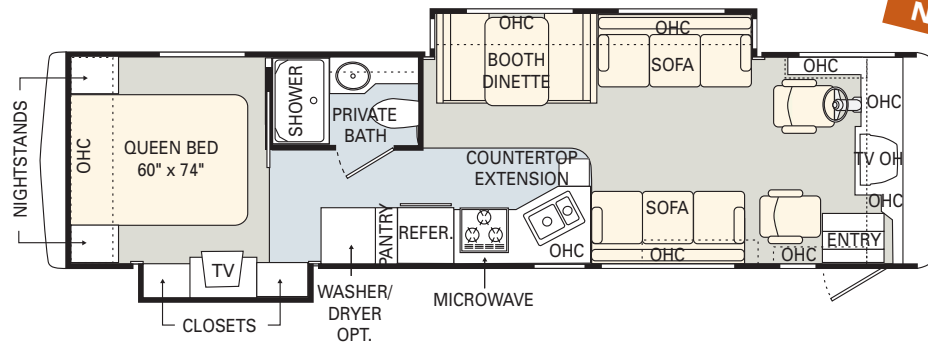

34SBD

NEW!

34SKD