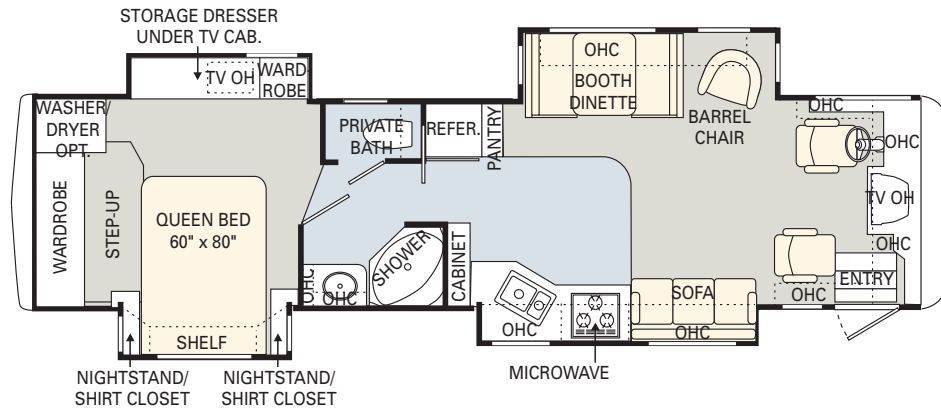

- Swivel Recliners
- Magic Bed Sofa
- Jackknife Sofa
- Hide-a-Bed Sofa
- Electric Sofa
- Adjustable Coffee Table
- Legless Dinette with Wall Cabinet

36PDQ

36PRT

05 specifications and standards & options

	WEIGHT RATINGS (LBS.)				MEASUREMENTS						TANK CAPACITY (GAL.)²					
	Gross vehicle	Gross combined ¹	Front gross axle	Rear gross axle	Wheelbase	Overall length	Overall height (with A/C)	Interior height	Interior width	Exterior width	Water heater	Gray tank	Black tank	Fresh tank	LP tank ³	Fuel tank
32PBD	25,500	32,500	8,500	17,000	188"	33' 7"	12'	6' 9"	94 1/2"	100 1/2"	10	52	52	92	38	75
34SBD	25,500	32,500	8,500	17,000	204"	34' 11"	12'	6' 9"	94 1/2"	100 1/2"	10	52	52	92	38	75
34PDD	25,500	32,500	8,500	17,000	204"	35' 1"	12'	6' 9"	94 1/2"	100 1/2"	10	52	52	92	38	75
34SKD	25,500	32,500	8,500	17,000	204"	35' 1"	12'	6' 9"	94 1/2"	100 1/2"	10	52	52	92	38	75
36PDD	25,500	32,500	8,500	17,000	228"	37' 1"	12'	6' 9"	94 1/2"	100 1/2"	10	52	52	92	38	75
36PDQ	25,500	32,500	8,500	17,000	228"	37' 1"	12'	6' 9"	94 1/2"	100 1/2"	10	52	52	92	38	75
36PRT	25,500	32,500	8,500	17,000	228"	37' 1"	12'	6' 9"	94 1/2"	100 1/2"	10	52	52	92	38	75