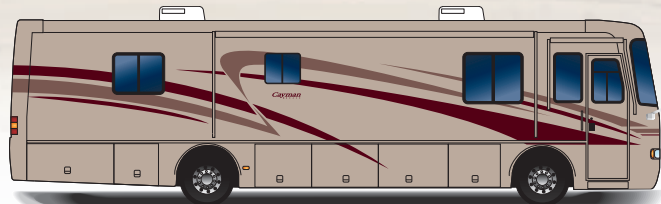

VINTAGE OAK

AUTUMN CHERRY

MAPLE

FULL-BODY PAINT OPTION

Available on Chateau Stone, Ivory Quartz and Lakeview

FULL-BODY PAINT OPTION

Available on Park Lane and Winter Birch

No other manufacturer gives you as many innovative floorplan choices as Monaco. The 2005 Cayman offers double, triple and quad slide-out models in lengths that range from 32' to 36'.