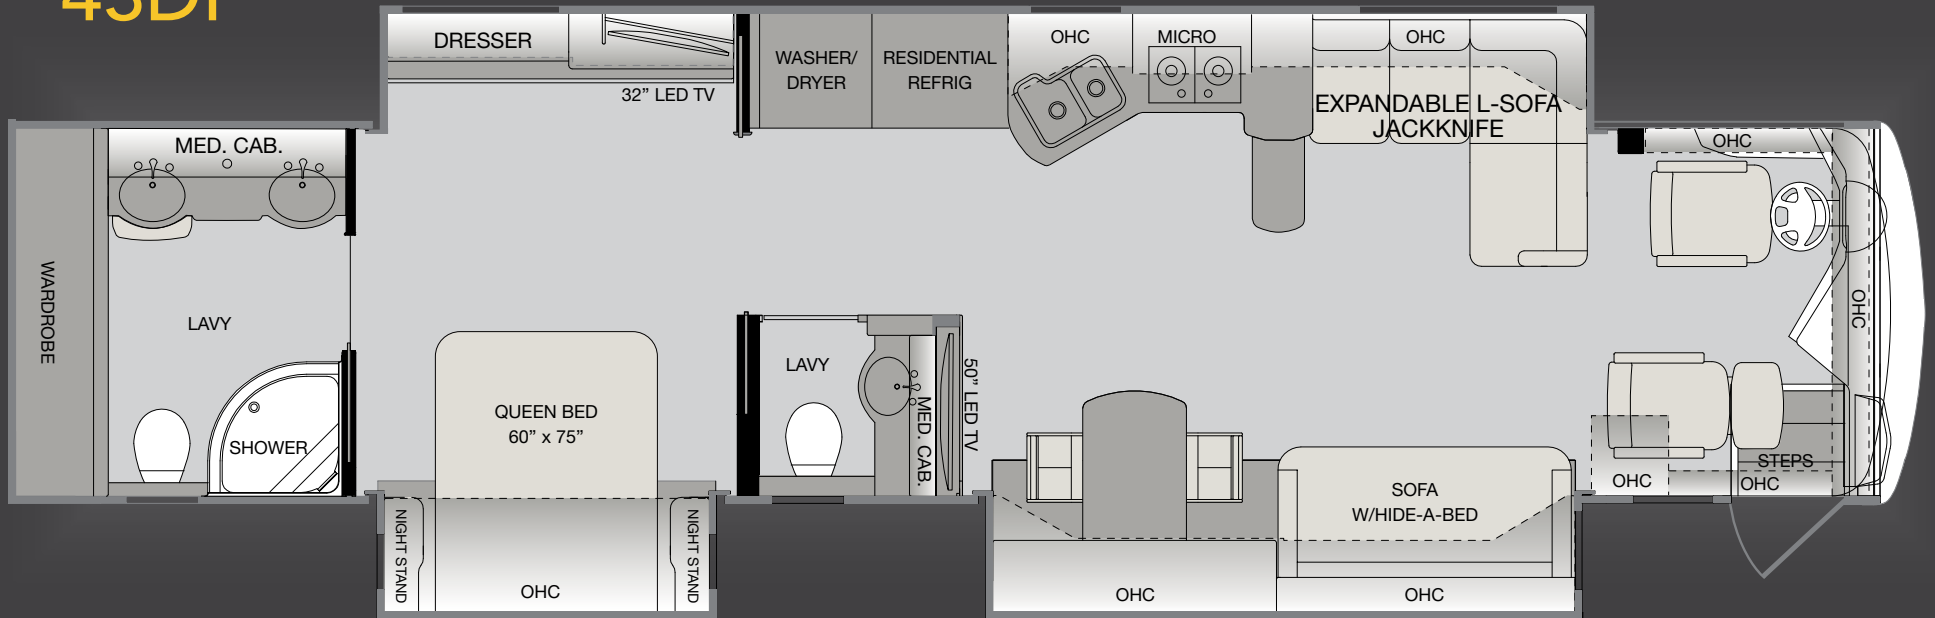

43DF

FURNITURE OPTIONS