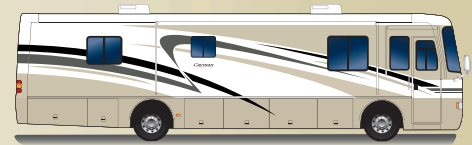

*Brand and application of upholstery fabric protection may vary depending on date recreational vehicle was manufactured.

BLACKSTAR

OPTIONAL FULL-BODY PAINT

- A Carpet
- B Dinette
- C Sofa
- D Bedspread

CAYMAN STANDARD EXTERIOR