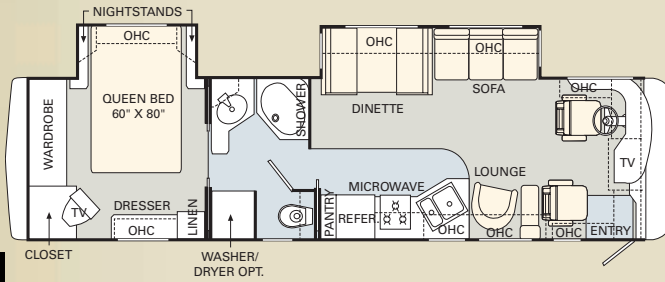

The 2006 Cayman is available in a remarkable selection of innovative floorplans ranging from 34' to 37', with double, triple and quad slide-outs. No matter which one you choose, you'll enjoy more livable interior space and more easy-to-reach storage than any other manufacturer has to offer.

TILE CARPET

34SBD

36PDD

36PDQ

36SBT

37PBD