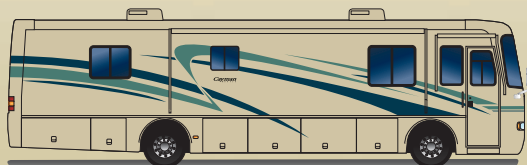

CHAMPAGNE SELECT

SAND DUNE

OPTIONAL FULL-BODY PAINT

The 2006 Cayman is available in a remarkable selection of innovative floorplans ranging from 34' to 37', with double, triple and quad slide-outs. No matter which one you choose, you'll enjoy more livable interior space and more easy-to-reach storage than any other manufacturer has to offer.