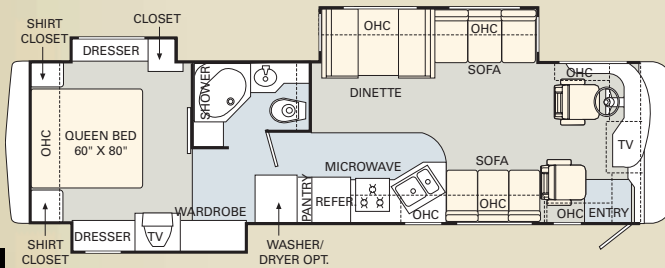

 TILE  CARPET

34SBD

36PDD

36PDQ

36SBT

37PBD

| | Weight Ratings (Lbs.) | Gross Vehicle | Gross Combined ¹ | Front Gross Axle | Rear Gross Axle | Measurements | Wheelbase | Overall Length | Overall Height (with A/C) (add 5" for satellite option) | Interior Height | Interior Width | Exterior Width | Tank Capacity (Gal.) ² | Water Heater | Gray Tank | Black Tank | Fresh Tank | LP Tank ³ | Fuel Tank |
|--------------|-----------------------|---------------|-----------------------------|------------------|-----------------|--------------|-----------|----------------|--|-----------------|----------------|----------------|-----------------------------------|--------------|-----------|------------|------------|----------------------|-----------|
| 34SBD | | 26,500 | 33,000 | 9,500 | 17,000 | | 204" | 34' 11" | 12' 3" | 84" | 94.5" | 100.5" | | 10 | 52 | 52 | 92 | 38 | 75 |
| 36PDD | | 26,500 | 33,000 | 9,500 | 17,000 | | 228" | 36' 11" | 12' 3" | 84" | 94.5" | 100.5" | | 10 | 52 | 52 | 92 | 38 | 75 |
| 36PDQ | | 26,500 | 33,000 | 9,500 | 17,000 | | 228" | 36' 11" | 12' 3" | 84" | 94.5" | 100.5" | | 10 | 52 | 52 | 92 | 38 | 75 |
| 36SBT | | 26,500 | 33,000 | 9,500 | 17,000 | | 228" | 36' 11" | 12' 3" | 84" | 94.5" | 100.5" | | 10 | 52 | 52 | 92 | 38 | 75 |
| 37PBD | | 26,500 | 33,000 | 9,500 | 17,000 | | 240" | 37' 11" | 12' 3" | 84" | 94.5" | 100.5" | | 10 | 52 | 52 | 92 | 38 | 75 |