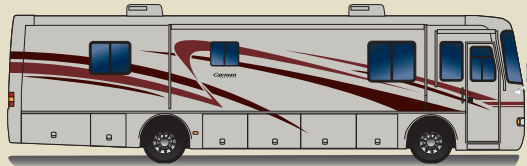

OPTIONAL FULL-BODY PAINT