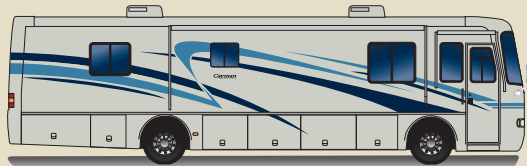

OPTIONAL FULL-BODY PAINT