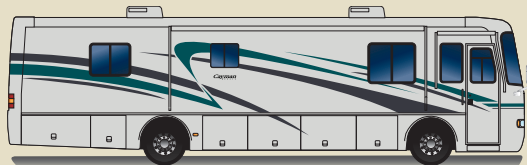

OPTIONAL FULL-BODY PAINT