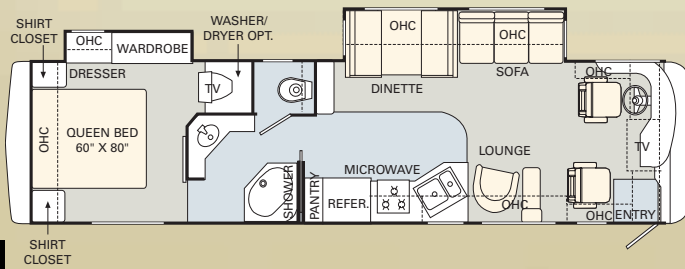

 TILE  CARPET

34SBD

36PDD

36PDQ

36SBT

37PBD

| | Weight Ratings (Lbs.) | Gross Vehicle | Gross Combined ¹ | Front Gross Axle | Rear Gross Axle | Measurements | Wheelbase | Overall Length | Overall Height (with A/C) (add 5" for satellite option) | Interior Height | Interior Width | Exterior Width | Tank Capacity (Gal.) ² | Water Heater | Gray Tank | Black Tank | Fresh Tank | LP Tank ³ | Fuel Tank |
|--------------|-----------------------|---------------|-----------------------------|------------------|-----------------|--------------|-----------|----------------|--|-----------------|----------------|----------------|-----------------------------------|--------------|-----------|------------|------------|----------------------|-----------|
| 34SBD | | 26,500 | 33,000 | 9,500 | 17,000 | | 204" | 34' 11" | 12' 3" | 84" | 94.5" | 100.5" | | 10 | 52 | 52 | 92 | 38 | 75 |
| 36PDD | | 26,500 | 33,000 | 9,500 | 17,000 | | 228" | 36' 11" | 12' 3" | 84" | 94.5" | 100.5" | | 10 | 52 | 52 | 92 | 38 | 75 |
| 36PDQ | | 26,500 | 33,000 | 9,500 | 17,000 | | 228" | 36' 11" | 12' 3" | 84" | 94.5" | 100.5" | | 10 | 52 | 52 | 92 | 38 | 75 |
| 36SBT | | 26,500 | 33,000 | 9,500 | 17,000 | | 228" | 36' 11" | 12' 3" | 84" | 94.5" | 100.5" | | 10 | 52 | 52 | 92 | 38 | 75 |
| 37PBD | | 26,500 | 33,000 | 9,500 | 17,000 | | 240" | 37' 11" | 12' 3" | 84" | 94.5" | 100.5" | | 10 | 52 | 52 | 92 | 38 | 75 |