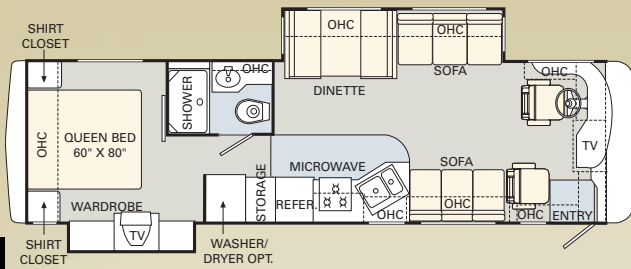

The 2006 Cayman is available in a remarkable selection of innovative floorplans ranging from 34' to 37', with double, triple and quad slide-outs. No matter which one you choose, you'll enjoy more livable interior space and more easy-to-reach storage than any other manufacturer has to offer.

TILE CARPET

34SBD