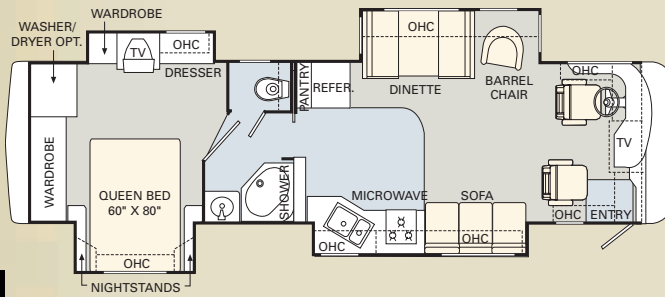

CHAMPAGNE SELECT

SAND DUNE

OPTIONAL FULL-BODY PAINT

The 2006 Cayman is available in a remarkable selection of innovative floorplans ranging from 34' to 37', with double, triple and quad slide-outs. No matter which one you choose, you'll enjoy more livable interior space and more easy-to-reach storage than any other manufacturer has to offer.

 TILE  CARPET

34SBD

36PDD

36PDQ

36SBT

37PBD

| | Weight Ratings (Lbs.) | Gross Vehicle | Gross Combined ¹ | Front Gross Axle | Rear Gross Axle | Measurements | Wheelbase | Overall Length | Overall Height (with A/C) (add 5" for satellite option) | Interior Height | Interior Width | Exterior Width | Tank Capacity (Gal.) ² | Water Heater | Gray Tank | Black Tank | Fresh Tank | LP Tank ³ | Fuel Tank |
|--------------|-----------------------|---------------|-----------------------------|------------------|-----------------|--------------|-----------|----------------|--|-----------------|----------------|----------------|-----------------------------------|--------------|-----------|------------|------------|----------------------|-----------|
| 34SBD | | 26,500 | 33,000 | 9,500 | 17,000 | | 204" | 34' 11" | 12' 3" | 84" | 94.5" | 100.5" | | 10 | 52 | 52 | 92 | 38 | 75 |
| 36PDD | | 26,500 | 33,000 | 9,500 | 17,000 | | 228" | 36' 11" | 12' 3" | 84" | 94.5" | 100.5" | | 10 | 52 | 52 | 92 | 38 | 75 |
| 36PDQ | | 26,500 | 33,000 | 9,500 | 17,000 | | 228" | 36' 11" | 12' 3" | 84" | 94.5" | 100.5" | | 10 | 52 | 52 | 92 | 38 | 75 |
| 36SBT | | 26,500 | 33,000 | 9,500 | 17,000 | | 228" | 36' 11" | 12' 3" | 84" | 94.5" | 100.5" | | 10 | 52 | 52 | 92 | 38 | 75 |
| 37PBD | | 26,500 | 33,000 | 9,500 | 17,000 | | 240" | 37' 11" | 12' 3" | 84" | 94.5" | 100.5" | | 10 | 52 | 52 | 92 | 38 | 75 |