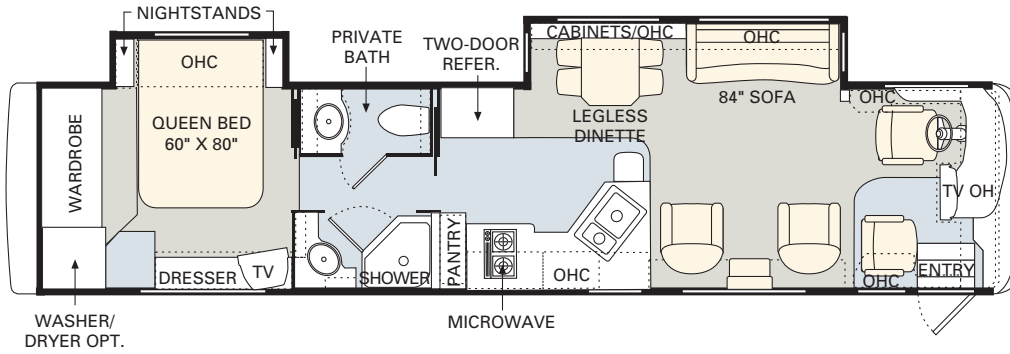

FURNITURE OPTIONS:

- Air Mattress
- King Size Bed
- Leather Euro-Recliner with Ottoman
- Leather J-Lounge with Drawer
- Leather Sleeper Sofa with Drawer
- Driver Side Wraparound Computer Table
- Booth Dinette with Storage Drawers