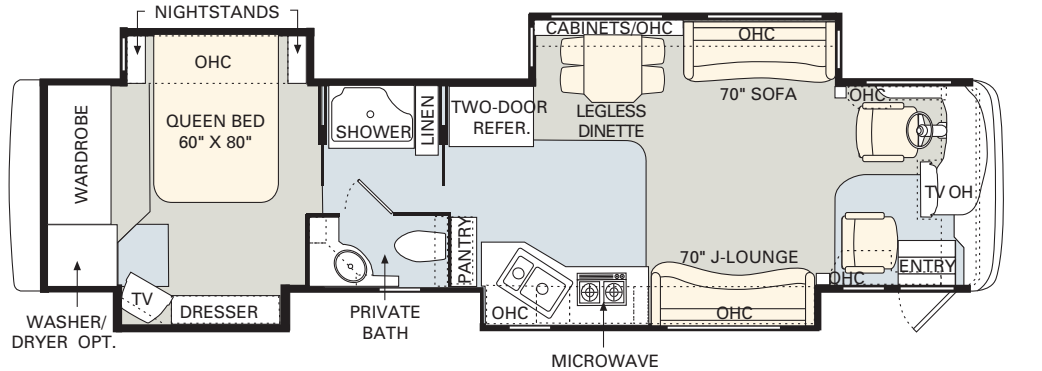

RALPH LAUREN LONDONDERRY

carpet freestanding dinette sofa bedspread

RALPH LAUREN CHURCHILL

carpet freestanding dinette sofa bedspread

CLASSIC CHERRY

NATURAL MAPLE

SPICED MAPLE

No other manufacturer gives you as many innovative floorplan choices as Monaco. The 2005 Dynasty offers double, triple and quadruple slide-out models in lengths that range from 38' to 42'.

TILE

CARPET

Find all the latest product news and updates online: monacocoach.com

38 BISHOP II

FURNITURE OPTIONS:

- Air Mattress
- Leather Euro-Recliner with Ottoman
- Leather J-Lounge with Drawer
- Leather Sleeper Sofa with Drawer
- Driver Side Wraparound Computer Table
- Booth Dinette with Storage Drawers

38 BISHOP III

FURNITURE OPTIONS:

- Air Mattress
- Leather Euro-Recliner with Ottoman
- Leather J-Lounge with Drawer
- Leather Sleeper Sofa with Drawer
- Driver Side Wraparound Computer Table
- Booth Dinette with Storage Drawers

38 BISHOP IV

FURNITURE OPTIONS:

- Air Mattress
- Leather Euro-Recliner with Ottoman
- Leather J-Lounge with Drawer
- Leather Sleeper Sofa with Drawer
- Driver Side Wraparound Computer Table
- Booth Dinette with Storage Drawers