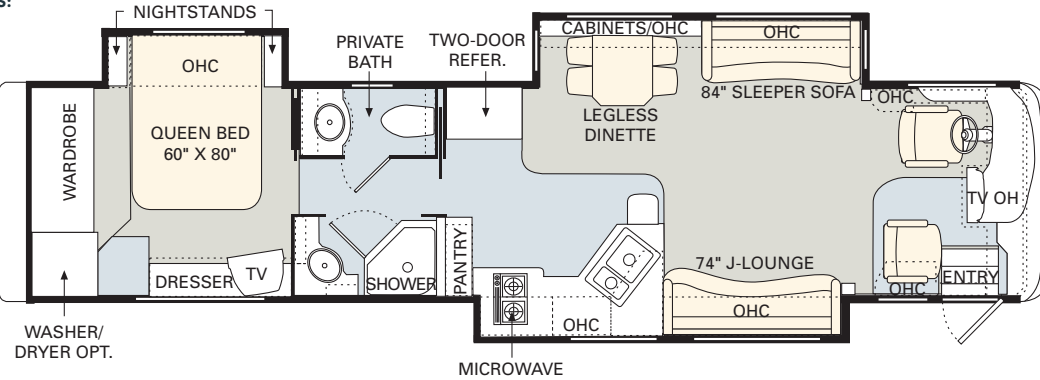

FURNITURE OPTIONS:

- Air Mattress
- King Size Bed
- Leather Euro-Recliner with Ottoman
- Leather J-Lounge with Drawer
- Leather Sleeper Sofa with Drawer
- Driver Side Wraparound Computer Table
- Booth Dinette with Storage Drawers