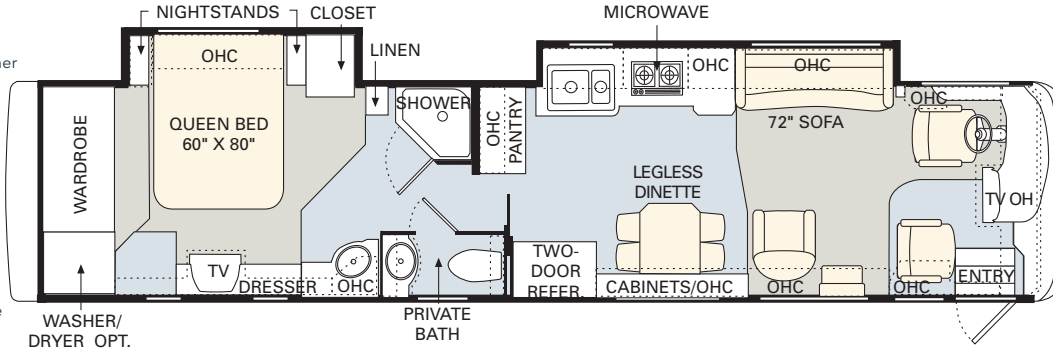

FURNITURE OPTIONS:

- Air Mattress
- King Size Bed
- Leather Euro-Recliner with Ottoman
- Leather J-Lounge with Drawer
- Leather Sleeper Sofa with Drawer
- Dresser ILO Make-Up Table
- Passenger Side Wraparound Computer Table
- Bank of Drawers with Shelves Above
- Booth Dinette with Storage Drawers