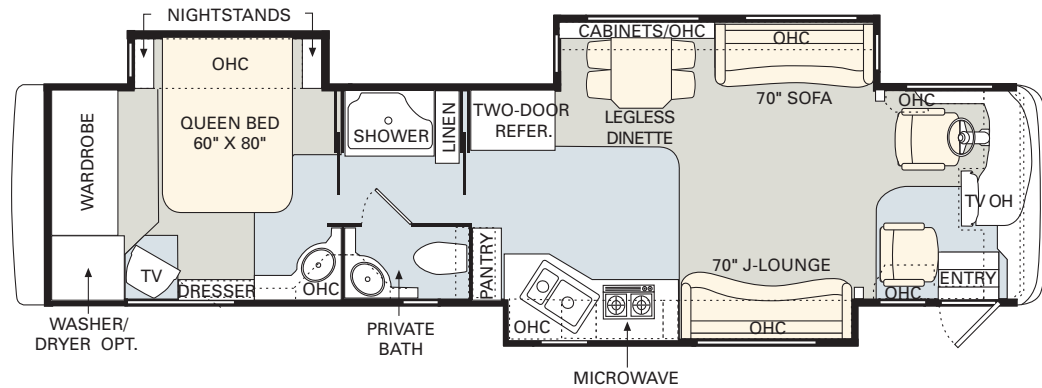

RALPH LAUREN LONDONDERRY

carpet freestanding dinette sofa bedspread

RALPH LAUREN CHURCHILL

carpet freestanding dinette sofa bedspread

CLASSIC CHERRY

NATURAL MAPLE

SPICED MAPLE

No other manufacturer gives you as many innovative floorplan choices as Monaco. The 2005 Dynasty offers double, triple and quadruple slide-out models in lengths that range from 38' to 42'.

TILE

CARPET

Find all the latest product news and updates online: monacocoach.com

38 BISHOP II

FURNITURE OPTIONS:

- Air Mattress
- Leather Euro-Recliner with Ottoman
- Leather J-Lounge with Drawer
- Leather Sleeper Sofa with Drawer
- Driver Side Wraparound Computer Table
- Booth Dinette with Storage Drawers

38 BISHOP III

FURNITURE OPTIONS:

- Air Mattress
- Leather Euro-Recliner with Ottoman
- Leather J-Lounge with Drawer
- Leather Sleeper Sofa with Drawer
- Driver Side Wraparound Computer Table
- Booth Dinette with Storage Drawers