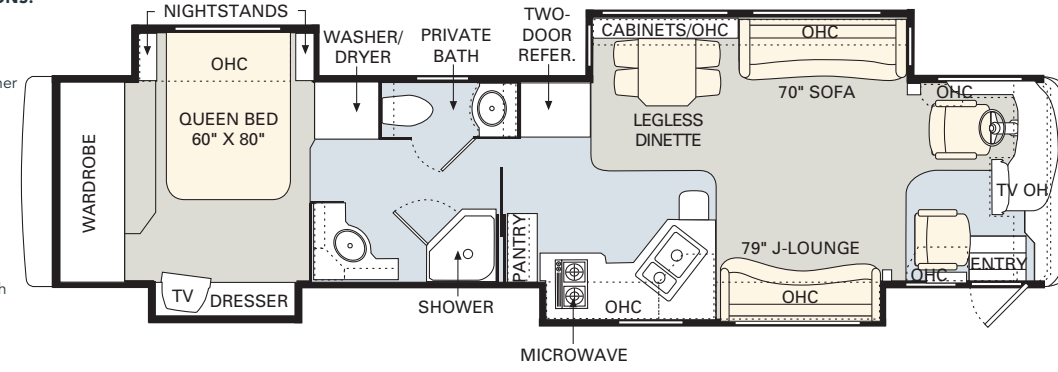

FURNITURE OPTIONS:

- Air Mattress
- King Size Bed
- Leather Euro-Recliner with Ottoman
- Leather J-Lounge with Drawer
- Leather Sleeper Sofa with Drawer
- Driver Side Wraparound Computer Table
- Booth Dinette with Storage Drawers

42 DIAMOND III

FURNITURE OPTIONS:

- Air Mattress
- King Size Bed
- Leather Euro-Recliner with Ottoman
- Leather J-Lounge with Drawer
- Leather Sleeper Sofa with Drawer
- Driver Side Wraparound Computer Table
- Booth Dinette with Storage Drawers