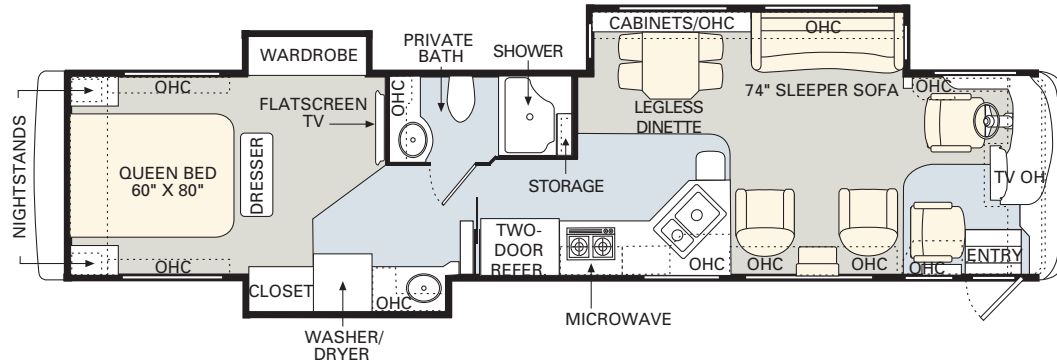

42 COUNTESSE III

FURNITURE OPTIONS:

- Air Mattress
- Leather Euro-Recliner with Ottoman
- Leather J-Lounge with Drawer
- Leather Sleeper Sofa with Drawer
- Bedroom Table with Leather Euro-Recliner
- Driver Side Wraparound Computer Table
- Bank of Drawers with Shelves Above
- Booth Dinette with Storage Drawers
- Bedroom Armoire at Foot of Bed ILO Bedroom Dresser