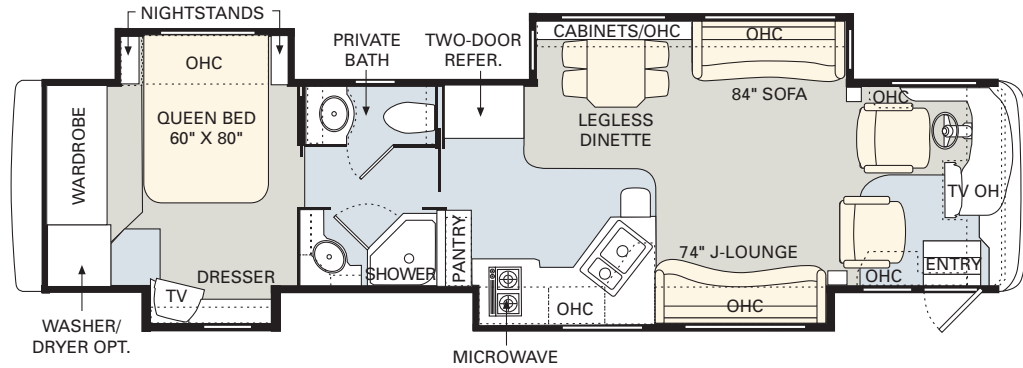

Only you know best which furnishings fit your lifestyle. That's why we offer more selections from which to choose. It's all about creating a coach that's truly your own.

TILE

CARPET

Find all the latest product news and updates online: monacocoach.com

40 PLATINUM IV

FURNITURE OPTIONS:

- Air Mattress
- King Size Bed
- Leather Euro-Recliner with Ottoman
- Leather J-Lounge with Drawer
- Leather Sleeper Sofa with Drawer
- Driver Side Wraparound Computer Table
- Booth Dinette with Storage Drawers