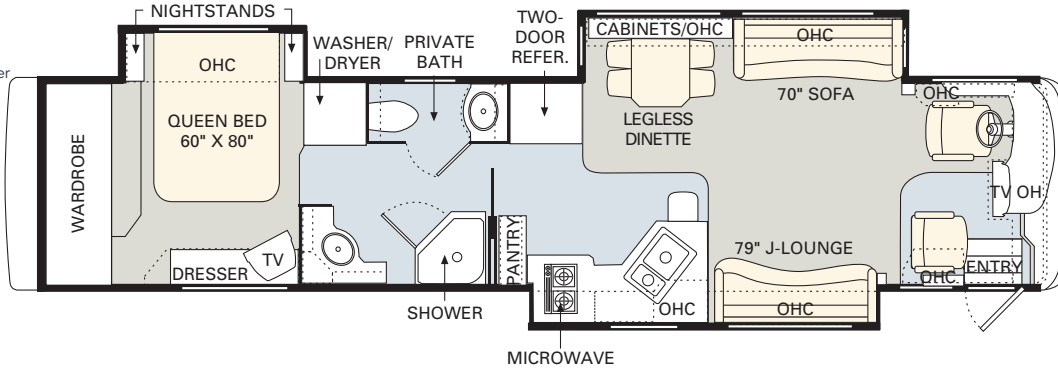

FURNITURE OPTIONS:

- Air Mattress
- King Size Bed
- Leather Euro-Recliner with Ottoman
- Leather J-Lounge with Drawer
- Leather Sleeper Sofa with Drawer
- Driver Side Wraparound Computer Table
- Booth Dinette with Storage Drawers