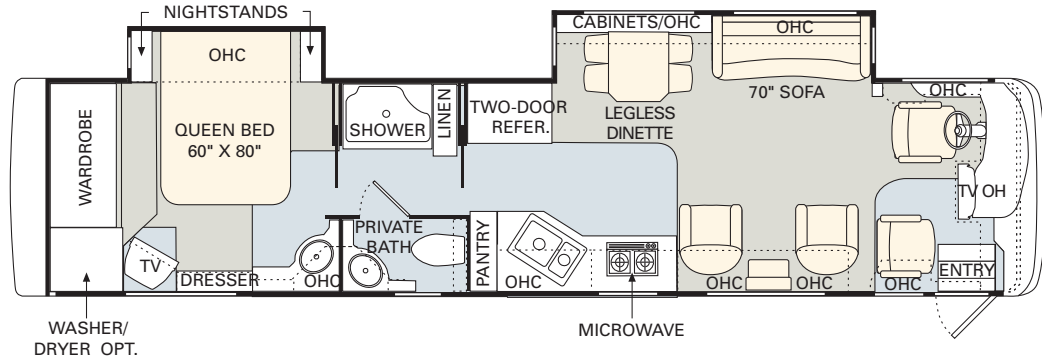

RALPH LAUREN LONDONDERRY

carpet freestanding dinette sofa bedspread

RALPH LAUREN CHURCHILL

carpet freestanding dinette sofa bedspread

CLASSIC CHERRY

NATURAL MAPLE

SPICED MAPLE

No other manufacturer gives you as many innovative floorplan choices as Monaco. The 2005 Dynasty offers double, triple and quadruple slide-out models in lengths that range from 38' to 42'.

TILE

CARPET

Find all the latest product news and updates online: monacocoach.com

38 BISHOP II

FURNITURE OPTIONS:

- Air Mattress
- Leather Euro-Recliner with Ottoman
- Leather J-Lounge with Drawer
- Leather Sleeper Sofa with Drawer
- Driver Side Wraparound Computer Table
- Booth Dinette with Storage Drawers

38 BISHOP III

FURNITURE OPTIONS:

- Air Mattress
- Leather Euro-Recliner with Ottoman
- Leather J-Lounge with Drawer
- Leather Sleeper Sofa with Drawer
- Driver Side Wraparound Computer Table
- Booth Dinette with Storage Drawers