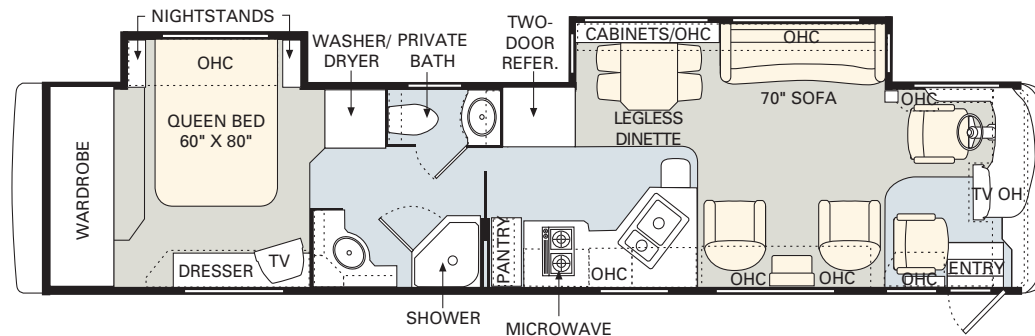

42 DIAMOND II

FURNITURE OPTIONS:

- Air Mattress
- King Size Bed
- Leather Euro-Recliner with Ottoman
- Leather J-Lounge with Drawer
- Leather Sleeper Sofa with Drawer
- Driver Side Wraparound Computer Table
- Booth Dinette with Storage Drawers