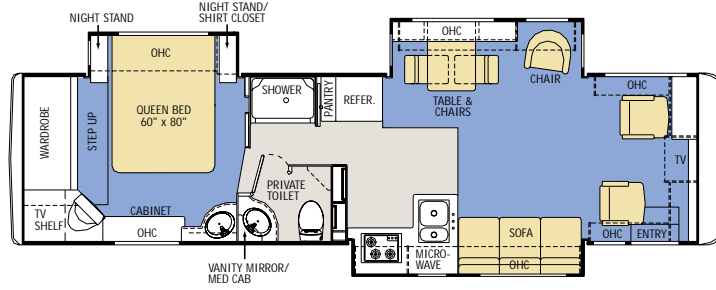

Floorplans