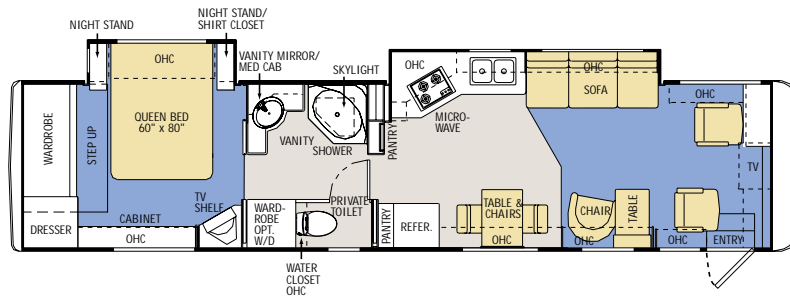

Floorplans