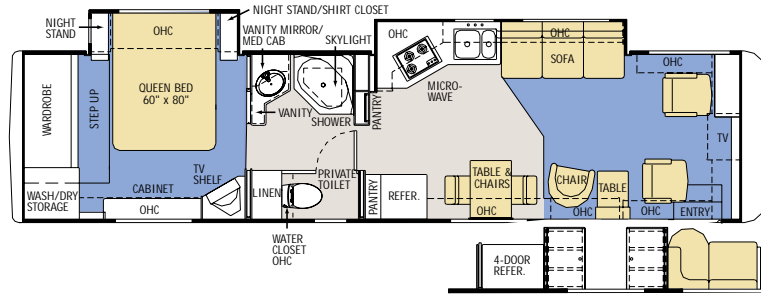

Floorplans