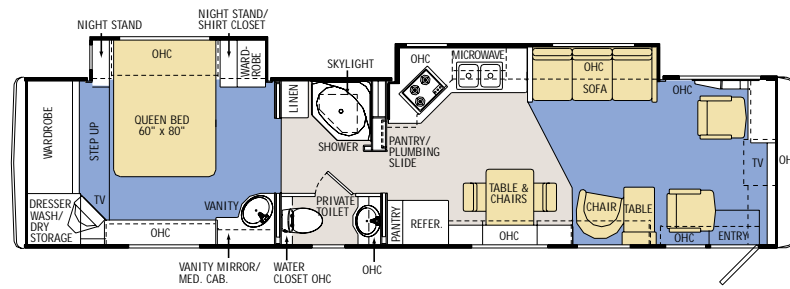

Floorplans