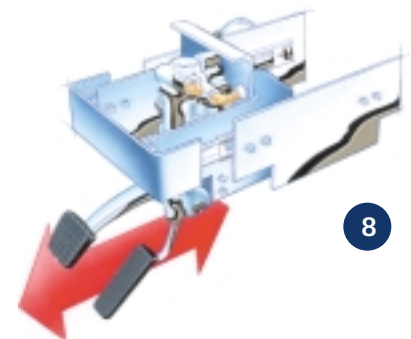

Put your hands on the metal

feel the Monaco quality construction

Roadmaster RM8H features:

1. Cummins® turbo diesel engine gives you power, efficiency and low maintenance.
2. 10,000 lb. hitch receiver lends powerful towing capacity.
3. Cushion air glide suspension system positions eight shocks and eight airbags outboard with auto-leveling for greater stability and a smoother ride.
4. Automatic Traction Control (ATC) takes over in slick conditions and applies torque to the wheels to reduce slippage and heighten control.
5. Premium Goodyear tires ensure a safe and quiet ride.
6. Propane tank, inverter, water heater and batteries are accessible for easy use and service.
7. Air brake system assures stopping power on steep grades. Anti-lock brakes help you stay in control.
8. Position of brake and accelerator pedals are easily adjustable to individual preferences.
9. Vinyl-upholstered six-way power seats with lumbar control help find the perfect position.
10. Semi-monocoque design, with its bridge-like superstructure, distributes stress evenly throughout the entire chassis.
11. Seamless one-piece molded crowned fiberglass roof covers steel framing, wood rafters, paneling and vapor barriers.
12. Sidewalls and roof with tubular steel framing offer superior strength.