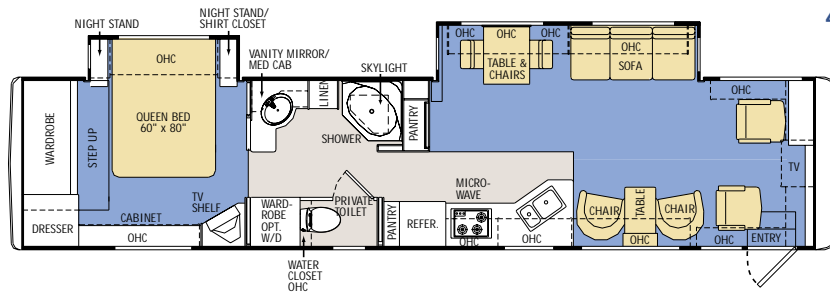

40PBDD

40PKD

King bed also available on 38PKD, 40PKDD and 40PWD

40PKDD

40PWD

40PBT

40PST