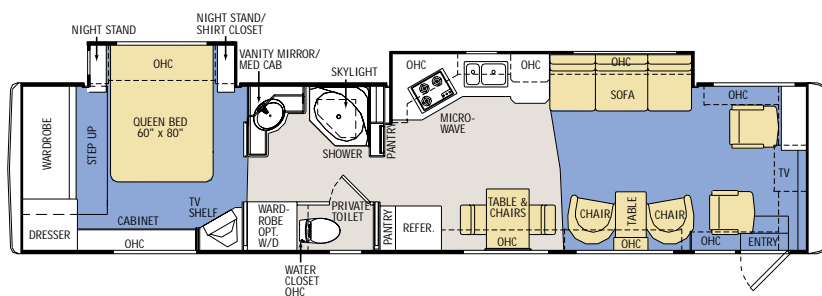

Floorplans