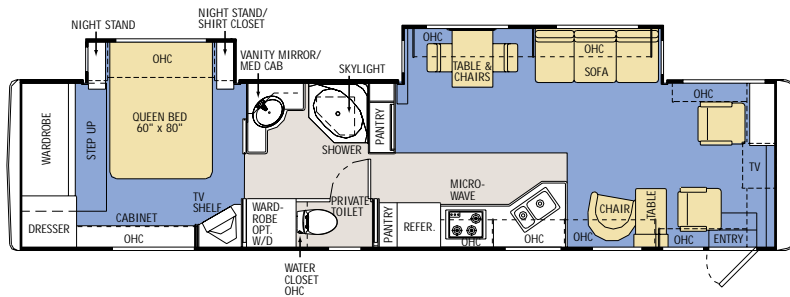

Floorplans