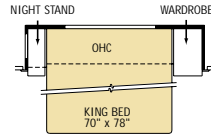

40PBDD

40PKD

King bed also available on 38PKD, 40PKDD and 40PWD

40PKDD

40PWD

40PBT

40PST