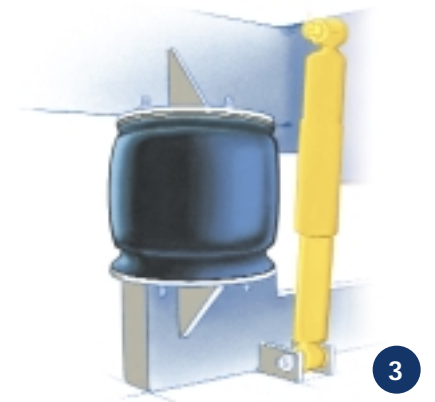

Put your hands on the metal

feel the Monaco quality construction

Roadmaster RM8H features:

1. Cummins® turbo diesel engine gives you power, efficiency and low maintenance.
2. 10,000 lb. hitch receiver lends powerful towing capacity.
3. Cushion air glide suspension system positions eight shocks and eight airbags outboard with auto-leveling for greater stability and a smoother ride.
4. Automatic Traction Control (ATC) takes over in slick conditions and applies torque to the wheels to reduce slippage and heighten control.
5. Premium Goodyear tires ensure a safe and quiet ride.
6. Propane tank, inverter, water heater and batteries are accessible for easy use and service.
7. Air brake system assures stopping power on steep grades. Anti-lock brakes help you stay in control.
8. Position of brake and accelerator pedals are easily adjustable to individual preferences.
9. Vinyl-upholstered six-way power seats with lumbar control help find the perfect position.
10. Semi-monocoque design, with its bridge-like superstructure, distributes stress evenly throughout the entire chassis.
11. Seamless one-piece molded crowned fiberglass roof covers steel framing, wood rafters, paneling and vapor barriers.
12. Sidewalls and roof with tubular steel framing offer superior strength.