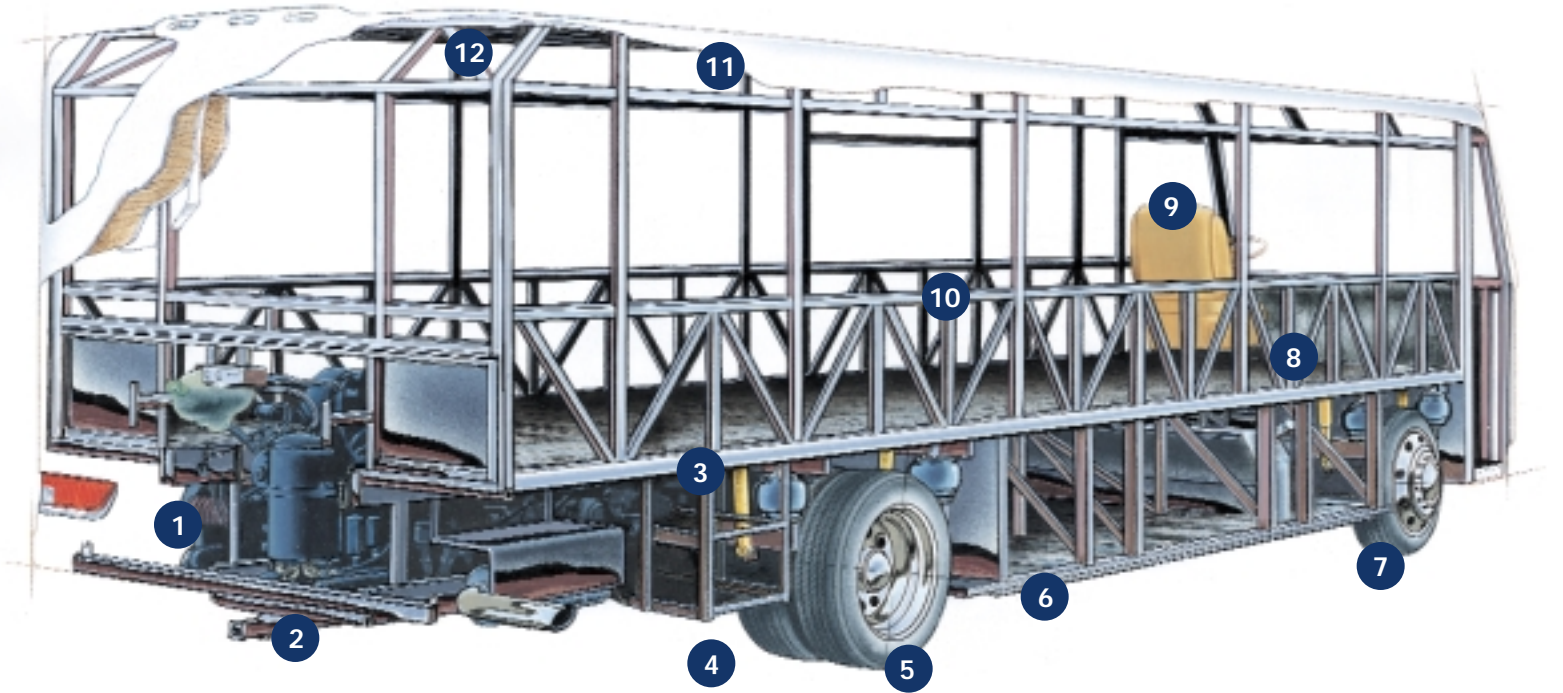

Put your hands on the metal

feel the Monaco quality construction

Roadmaster RM8H features:

1. Cummins® turbo diesel engine gives you power, efficiency and low maintenance.
2. 10,000 lb. hitch receiver lends powerful towing capacity.
3. Cushion air glide suspension system positions eight shocks and eight airbags outboard with auto-leveling for greater stability and a smoother ride.
4. Automatic Traction Control (ATC) takes over in slick conditions and applies torque to the wheels to reduce slippage and heighten control.
5. Premium Goodyear tires ensure a safe and quiet ride.
6. Propane tank, inverter, water heater and batteries are accessible for easy use and service.
7. Air brake system assures stopping power on steep grades. Anti-lock brakes help you stay in control.
8. Position of brake and accelerator pedals are easily adjustable to individual preferences.
9. Vinyl-upholstered six-way power seats with lumbar control help find the perfect position.
10. Semi-monocoque design, with its bridge-like superstructure, distributes stress evenly throughout the entire chassis.
11. Seamless one-piece molded crowned fiberglass roof covers steel framing, wood rafters, paneling and vapor barriers.
12. Sidewalls and roof with tubular steel framing offer superior strength.

Specifications

BODY CONSTRUCTION

Heavy Duty Steel Superstructure
Seamless One-Piece Molded Crowned
Fiberglass Roof
One-Piece Front and Rear Molded
Fiberglass Caps
Steel Framed Floor
Two-Layers Structurewood Flooring
One-Piece Windshield
One-Piece Generator Access Door
Engine Access Door with Pantographic
Hinges and Struts
Integrated Fiberglass Front and Rear
Bumpers
Laminated Gel Coat Fiberglass Sidewalls
Air Activated Power Step Well Cover
Insulated Aluminum Baggage Doors
with Power Locks
Ozite-Lined Pass-Through Storage
Compartments
Deluxe Full Body Paint
Chrome Name Decals
Entry Step Storage
Rear Ladder