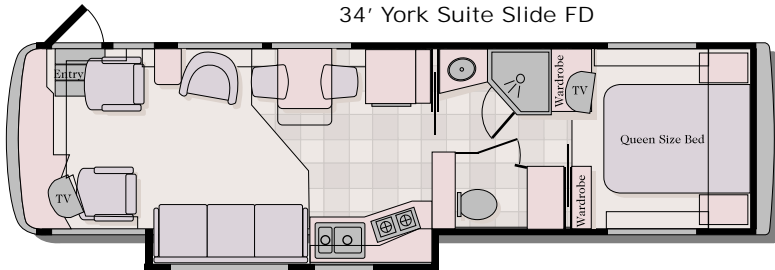

Sunset Beach

Satinwood

Black Pearl

DYNASTY 2000 FLOORPLANS

Innovative floorplans, custom furnishings and spacious Suite Slides are available for our Dynasty 2000. A side entry door is also available on select models. Please see your Dynasty dealer for details.

34' Baron II FD

Twin Beds are an available option on all floorplans.

34' York Suite Slide FD

36' Baron FD

36' Duke

Garden tub option

36' Suite Slide FD

DYNASTY 2000 FLOORPLANS

38' Baron III FD

38' Duke FD

Garden Tub Option

38' PBS Suite Slide FD

38' Baron SD

40' Baron IV FD

DYNASTY 2000 FLOORPLANS

40' Duke FD

Garden Tub Option

40' Princess FD

Tub Option

40' Tycoon SD

40' King Suite Slide FD

Closed Bath Option

40' Prince Suite Slide SD

40' PBS Suite Slide FD