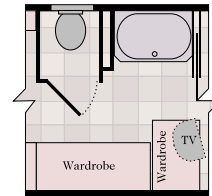

38' Baron III FD

38' Duke FD

Garden Tub Option

38' PBS Suite Slide FD

38' Baron SD

40' Baron IV FD

DYNASTY 2000 FLOORPLANS

40' Duke FD

Garden Tub Option

40' Princess FD

Tub Option

40' Tycoon SD

40' King Suite Slide FD

Closed Bath Option

40' Prince Suite Slide SD

40' PBS Suite Slide FD