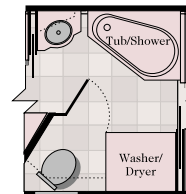

34' Baron II FD

Twin Beds are an available option on all floorplans.

34' York Suite Slide FD

36' Baron FD

36' Duke

Garden tub option

36' Suite Slide FD

DYNASTY 2000 FLOORPLANS

38' Baron III FD

38' Duke FD

Garden Tub Option

38' PBS Suite Slide FD

38' Baron SD

40' Baron IV FD

DYNASTY 2000 FLOORPLANS

40' Duke FD

Garden Tub Option

40' Princess FD

Tub Option

40' Tycoon SD

40' King Suite Slide FD

Closed Bath Option

40' Prince Suite Slide SD

40' PBS Suite Slide FD