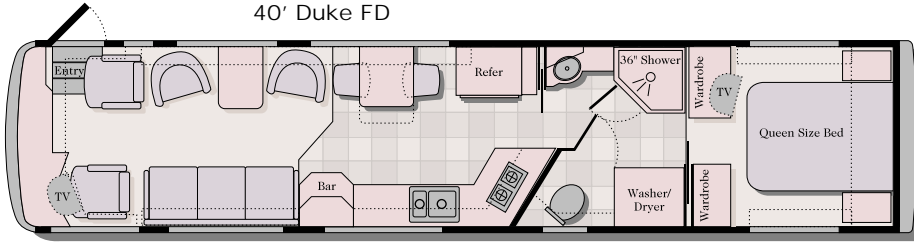

34' Baron II FD

Twin Beds are an available option on all floorplans.

34' York Suite Slide FD

36' Baron FD

36' Duke

Garden tub option

36' Suite Slide FD

DYNASTY 2000 FLOORPLANS

38' Baron III FD

38' Duke FD

Garden Tub Option

38' PBS Suite Slide FD

38' Baron SD

40' Baron IV FD

DYNASTY 2000 FLOORPLANS

40' Duke FD

Garden Tub Option

40' Princess FD

Tub Option

40' Tycoon SD

40' King Suite Slide FD

Closed Bath Option

40' Prince Suite Slide SD

40' PBS Suite Slide FD