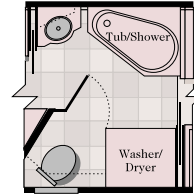

38' Baron III FD

38' Duke FD

Garden Tub Option

38' PBS Suite Slide FD

38' Baron SD

40' Baron IV FD

DYNASTY 2000 FLOORPLANS

40' Duke FD

Garden Tub Option

40' Princess FD

Tub Option

40' Tycoon SD

40' King Suite Slide FD

Closed Bath Option

40' Prince Suite Slide SD

40' PBS Suite Slide FD