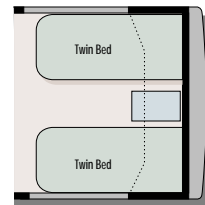

Sunset Beach

Satinwood

Black Pearl

DYNASTY 2000 FLOORPLANS

Innovative floorplans, custom furnishings and spacious Suite Slides are available for our Dynasty 2000. A side entry door is also available on select models. Please see your Dynasty dealer for details.

34' Baron II FD

Twin Beds are an available option on all floorplans.

34' York Suite Slide FD

36' Baron FD

36' Duke

Garden tub option

36' Suite Slide FD

DYNASTY 2000 FLOORPLANS