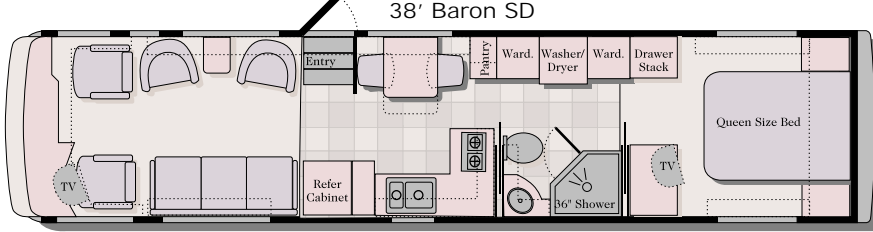

34' Baron II FD

Twin Beds are an available option on all floorplans.

34' York Suite Slide FD

36' Baron FD

36' Duke

Garden tub option

36' Suite Slide FD

DYNASTY 2000 FLOORPLANS

38' Baron III FD

38' Duke FD

Garden Tub Option

38' PBS Suite Slide FD

38' Baron SD

40' Baron IV FD

DYNASTY 2000 FLOORPLANS

40' Duke FD

Garden Tub Option

40' Princess FD

Tub Option

40' Tycoon SD

40' King Suite Slide FD

Closed Bath Option

40' Prince Suite Slide SD

40' PBS Suite Slide FD