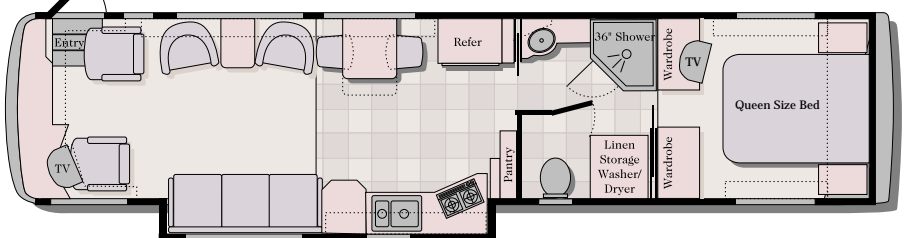

34' Baron II FD

Twin Beds are an available option on all floorplans.

34' York Suite Slide FD

36' Baron FD

36' Duke

Garden tub option

36' Suite Slide FD

DYNASTY 2000 FLOORPLANS

38' Baron III FD

38' Duke FD

Garden Tub Option

38' PBS Suite Slide FD

38' Baron SD

40' Baron IV FD

DYNASTY 2000 FLOORPLANS

40' Duke FD

Garden Tub Option

40' Princess FD

Tub Option

40' Tycoon SD

40' King Suite Slide FD

Closed Bath Option

40' Prince Suite Slide SD

40' PBS Suite Slide FD