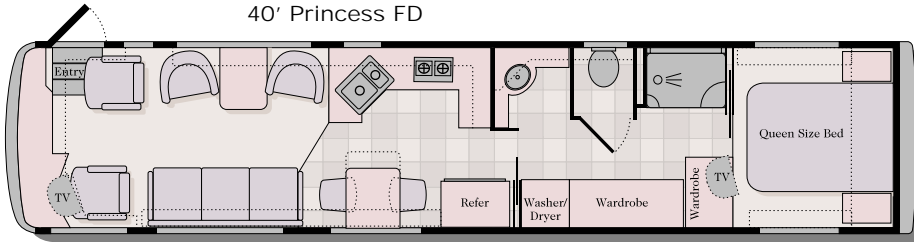

34' Baron II FD

Twin Beds are an available option on all floorplans.

34' York Suite Slide FD

36' Baron FD

36' Duke

Garden tub option

36' Suite Slide FD

DYNASTY 2000 FLOORPLANS

38' Baron III FD

38' Duke FD

Garden Tub Option

38' PBS Suite Slide FD

38' Baron SD

40' Baron IV FD

DYNASTY 2000 FLOORPLANS

40' Duke FD

Garden Tub Option

40' Princess FD

Tub Option

40' Tycoon SD

40' King Suite Slide FD

Closed Bath Option

40' Prince Suite Slide SD

40' PBS Suite Slide FD