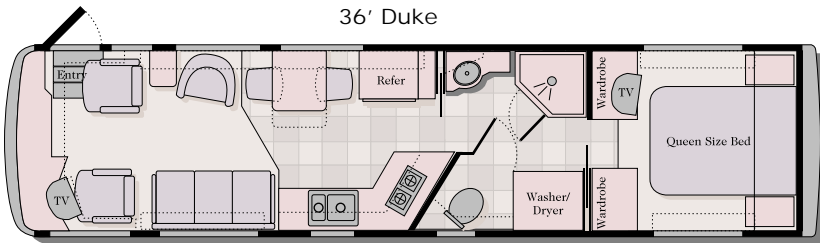

34' Baron II FD

Twin Beds are an available option on all floorplans.

34' York Suite Slide FD

36' Baron FD

36' Duke

Garden tub option

36' Suite Slide FD

DYNASTY 2000 FLOORPLANS

38' Baron III FD

38' Duke FD

Garden Tub Option

38' PBS Suite Slide FD

38' Baron SD

40' Baron IV FD

DYNASTY 2000 FLOORPLANS

40' Duke FD

Garden Tub Option

40' Princess FD

Tub Option

40' Tycoon SD

40' King Suite Slide FD

Closed Bath Option

40' Prince Suite Slide SD

40' PBS Suite Slide FD