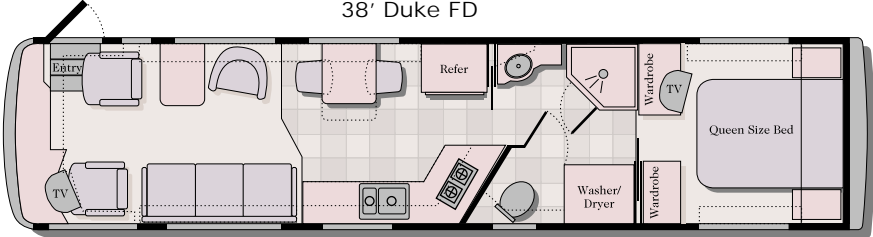

34' Baron II FD

Twin Beds are an available option on all floorplans.

34' York Suite Slide FD

36' Baron FD

36' Duke

Garden tub option

36' Suite Slide FD

DYNASTY 2000 FLOORPLANS

38' Baron III FD

38' Duke FD

Garden Tub Option

38' PBS Suite Slide FD

38' Baron SD

40' Baron IV FD

DYNASTY 2000 FLOORPLANS

40' Duke FD

Garden Tub Option

40' Princess FD

Tub Option

40' Tycoon SD

40' King Suite Slide FD

Closed Bath Option

40' Prince Suite Slide SD

40' PBS Suite Slide FD