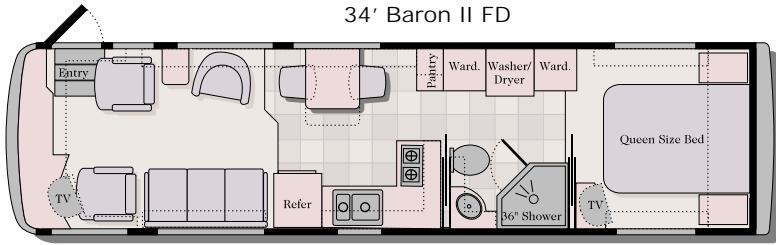

Sunset Beach

Satinwood

Black Pearl

DYNASTY 2000 FLOORPLANS

Innovative floorplans, custom furnishings and spacious Suite Slides are available for our Dynasty 2000. A side entry door is also available on select models. Please see your Dynasty dealer for details.

34' Baron II FD

Twin Beds are an available option on all floorplans.

34' York Suite Slide FD

36' Baron FD

36' Duke

Garden tub option

36' Suite Slide FD

DYNASTY 2000 FLOORPLANS

38' Baron III FD

38' Duke FD

Garden Tub Option

38' PBS Suite Slide FD

38' Baron SD

40' Baron IV FD

DYNASTY 2000 FLOORPLANS

40' Duke FD

Garden Tub Option

40' Princess FD

Tub Option

40' Tycoon SD

40' King Suite Slide FD

Closed Bath Option

40' Prince Suite Slide SD

40' PBS Suite Slide FD