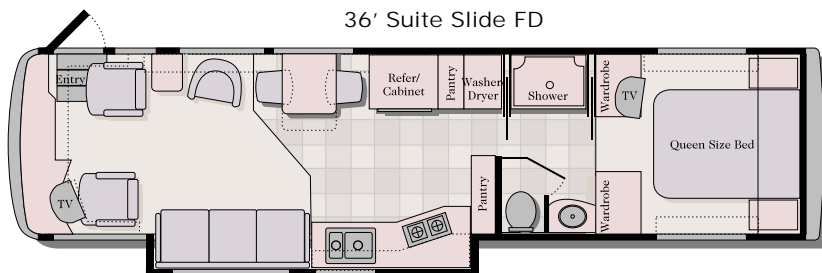

Sunset Beach

Satinwood

Black Pearl

DYNASTY 2000 FLOORPLANS

Innovative floorplans, custom furnishings and spacious Suite Slides are available for our Dynasty 2000. A side entry door is also available on select models. Please see your Dynasty dealer for details.

34' Baron II FD

Twin Beds are an available option on all floorplans.

34' York Suite Slide FD

36' Baron FD

36' Duke

Garden tub option

36' Suite Slide FD

DYNASTY 2000 FLOORPLANS

38' Baron III FD

38' Duke FD

Garden Tub Option

38' PBS Suite Slide FD

38' Baron SD

40' Baron IV FD

DYNASTY 2000 FLOORPLANS

40' Duke FD

Garden Tub Option

40' Princess FD

Tub Option

40' Tycoon SD

40' King Suite Slide FD

Closed Bath Option

40' Prince Suite Slide SD

40' PBS Suite Slide FD