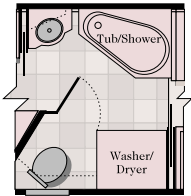

34' Baron II FD

Twin Beds are an available option on all floorplans.

34' York Suite Slide FD

36' Baron FD

36' Duke

Garden tub option

36' Suite Slide FD

DYNASTY 2000 FLOORPLANS

38' Baron III FD

38' Duke FD

Garden Tub Option

38' PBS Suite Slide FD

38' Baron SD

40' Baron IV FD

DYNASTY 2000 FLOORPLANS

40' Duke FD

Garden Tub Option

40' Princess FD

Tub Option

40' Tycoon SD

40' King Suite Slide FD

Closed Bath Option

40' Prince Suite Slide SD

40' PBS Suite Slide FD