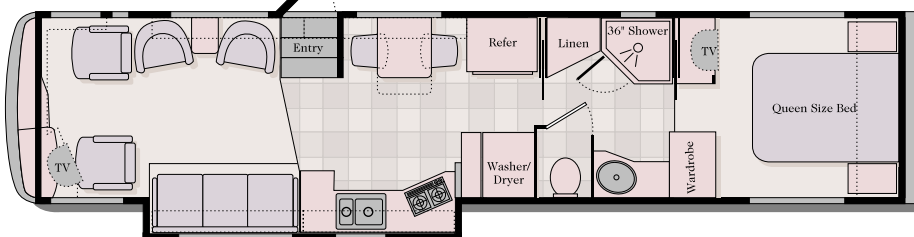

34' Baron II FD

Twin Beds are an available option on all floorplans.

34' York Suite Slide FD

36' Baron FD

36' Duke

Garden tub option

36' Suite Slide FD

DYNASTY 2000 FLOORPLANS

38' Baron III FD

38' Duke FD

Garden Tub Option

38' PBS Suite Slide FD

38' Baron SD

40' Baron IV FD

DYNASTY 2000 FLOORPLANS

40' Duke FD

Garden Tub Option

40' Princess FD

Tub Option

40' Tycoon SD

40' King Suite Slide FD

Closed Bath Option

40' Prince Suite Slide SD

40' PBS Suite Slide FD