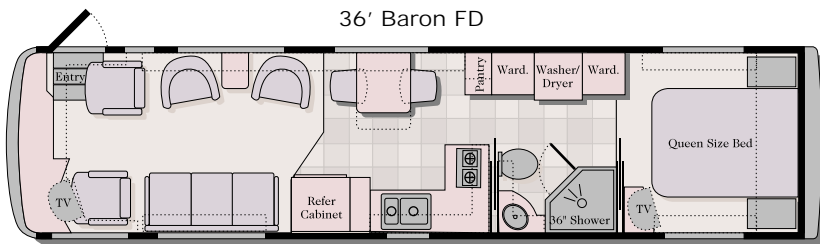

Sunset Beach

Satinwood

Black Pearl

DYNASTY 2000 FLOORPLANS

Innovative floorplans, custom furnishings and spacious Suite Slides are available for our Dynasty 2000. A side entry door is also available on select models. Please see your Dynasty dealer for details.

34' Baron II FD

Twin Beds are an available option on all floorplans.

34' York Suite Slide FD

36' Baron FD

36' Duke

Garden tub option

36' Suite Slide FD

DYNASTY 2000 FLOORPLANS

38' Baron III FD

38' Duke FD

Garden Tub Option

38' PBS Suite Slide FD

38' Baron SD

40' Baron IV FD

DYNASTY 2000 FLOORPLANS

40' Duke FD

Garden Tub Option

40' Princess FD

Tub Option

40' Tycoon SD

40' King Suite Slide FD

Closed Bath Option

40' Prince Suite Slide SD

40' PBS Suite Slide FD