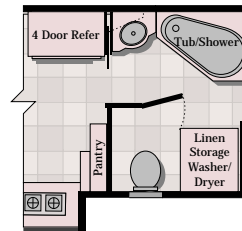

38' Baron III FD

38' Duke FD

Garden Tub Option

38' PBS Suite Slide FD

38' Baron SD

40' Baron IV FD

DYNASTY 2000 FLOORPLANS

40' Duke FD

Garden Tub Option

40' Princess FD

Tub Option

40' Tycoon SD

40' King Suite Slide FD

Closed Bath Option

40' Prince Suite Slide SD

40' PBS Suite Slide FD