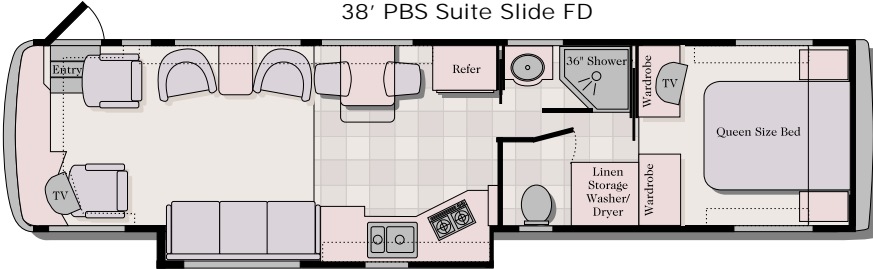

34' Baron II FD

Twin Beds are an available option on all floorplans.

34' York Suite Slide FD

36' Baron FD

36' Duke

Garden tub option

36' Suite Slide FD

DYNASTY 2000 FLOORPLANS

38' Baron III FD

38' Duke FD

Garden Tub Option

38' PBS Suite Slide FD

38' Baron SD

40' Baron IV FD

DYNASTY 2000 FLOORPLANS

40' Duke FD

Garden Tub Option

40' Princess FD

Tub Option

40' Tycoon SD

40' King Suite Slide FD

Closed Bath Option

40' Prince Suite Slide SD

40' PBS Suite Slide FD