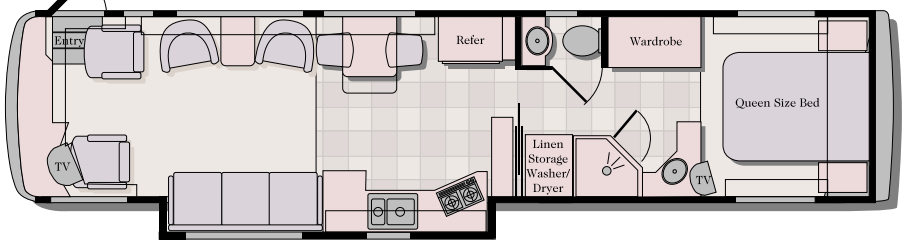

34' Baron II FD

Twin Beds are an available option on all floorplans.

34' York Suite Slide FD

36' Baron FD

36' Duke

Garden tub option

36' Suite Slide FD

DYNASTY 2000 FLOORPLANS

38' Baron III FD

38' Duke FD

Garden Tub Option

38' PBS Suite Slide FD

38' Baron SD

40' Baron IV FD

DYNASTY 2000 FLOORPLANS

40' Duke FD

Garden Tub Option

40' Princess FD

Tub Option

40' Tycoon SD

40' King Suite Slide FD

Closed Bath Option

40' Prince Suite Slide SD

40' PBS Suite Slide FD