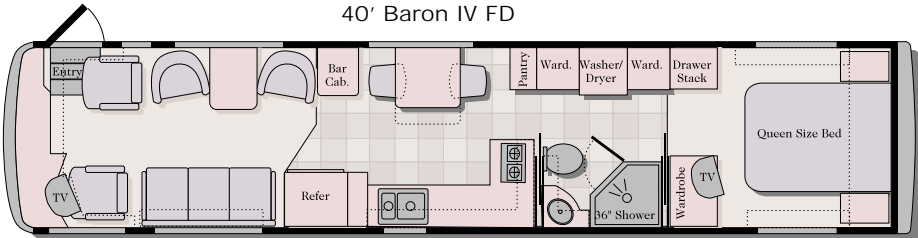

34' Baron II FD

Twin Beds are an available option on all floorplans.

34' York Suite Slide FD

36' Baron FD

36' Duke

Garden tub option

36' Suite Slide FD

DYNASTY 2000 FLOORPLANS

38' Baron III FD

38' Duke FD

Garden Tub Option

38' PBS Suite Slide FD

38' Baron SD

40' Baron IV FD

DYNASTY 2000 FLOORPLANS

40' Duke FD

Garden Tub Option

40' Princess FD

Tub Option

40' Tycoon SD

40' King Suite Slide FD

Closed Bath Option

40' Prince Suite Slide SD

40' PBS Suite Slide FD