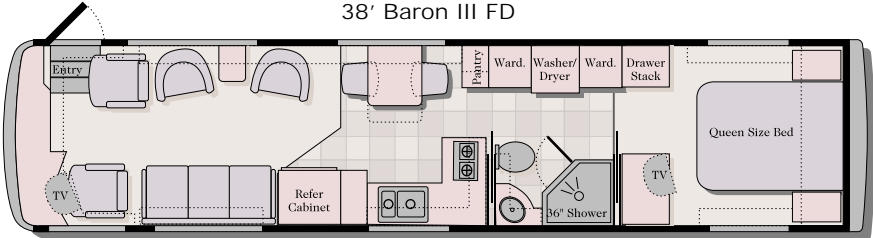

34' Baron II FD

Twin Beds are an available option on all floorplans.

34' York Suite Slide FD

36' Baron FD

36' Duke

Garden tub option

36' Suite Slide FD

DYNASTY 2000 FLOORPLANS

38' Baron III FD

38' Duke FD

Garden Tub Option

38' PBS Suite Slide FD

38' Baron SD

40' Baron IV FD

DYNASTY 2000 FLOORPLANS

40' Duke FD

Garden Tub Option

40' Princess FD

Tub Option

40' Tycoon SD

40' King Suite Slide FD

Closed Bath Option

40' Prince Suite Slide SD

40' PBS Suite Slide FD