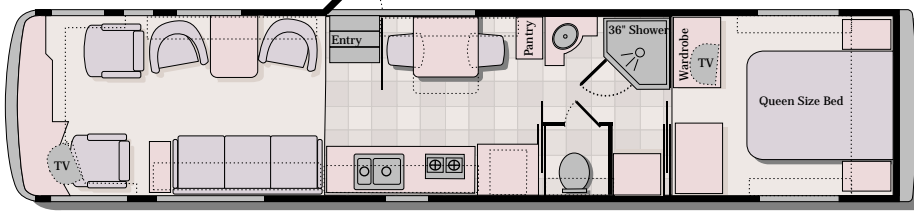

34' Baron II FD

Twin Beds are an available option on all floorplans.

34' York Suite Slide FD

36' Baron FD

36' Duke

Garden tub option

36' Suite Slide FD

DYNASTY 2000 FLOORPLANS

38' Baron III FD

38' Duke FD

Garden Tub Option

38' PBS Suite Slide FD

38' Baron SD

40' Baron IV FD

DYNASTY 2000 FLOORPLANS

40' Duke FD

Garden Tub Option

40' Princess FD

Tub Option

40' Tycoon SD

40' King Suite Slide FD

Closed Bath Option

40' Prince Suite Slide SD

40' PBS Suite Slide FD