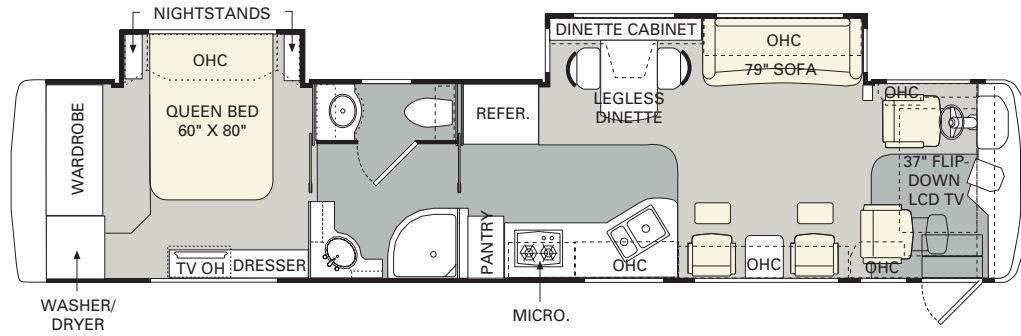

No other manufacturer gives you as many innovative floorplan choices as Monaco. The 2005 Signature Series offers double, triple and quad slide-out models in lengths that range from 40' to 45'.

TILE

CARPET

Find all the latest product news and updates online: monacocoach.com

40 PLATINUM II