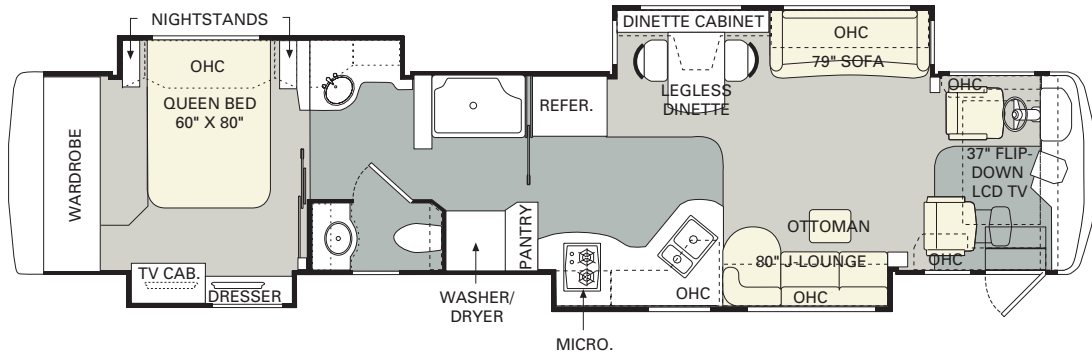

45 CASTLE IV