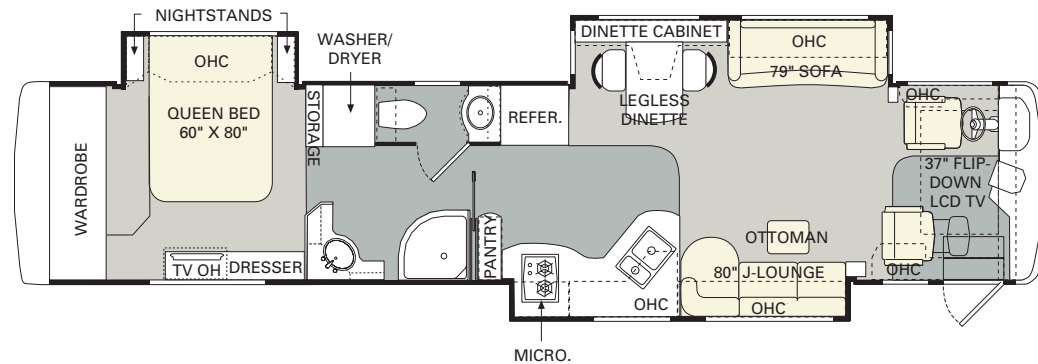

No other manufacturer gives you as many innovative floorplan choices as Monaco. The 2005 Signature Series offers double, triple and quad slide-out models in lengths that range from 40' to 45'.

TILE

CARPET

Find all the latest product news and updates online: monacocoach.com

40 PLATINUM II

40 PLATINUM III

40 PLATINUM IV

42 CHATEAU II

42 CHATEAU III

42 CHATEAU IV

FURNITURE OPTIONS