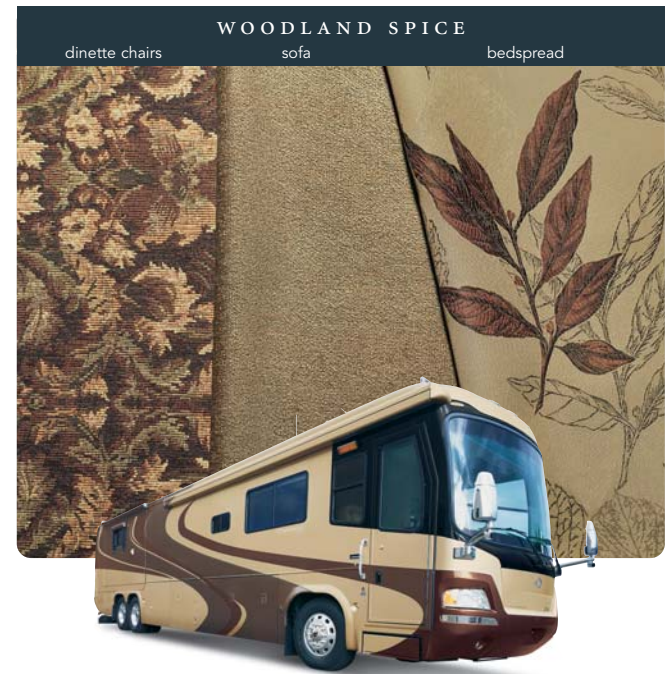

Each year, our designers create color and fabric combinations that lead the industry in warmth and style. This year, we're offering seven beautiful decors, including three — Churchill, Landsdown and Londonderry — with fabrics by Ralph Lauren. You'll also choose from seven of the most stunning cabinet styles you'll find anywhere, with selections that include both stained and natural finishes.

As you choose your favorite style of woodwork, you can be confident that each selection is crafted to the highest standards. The Signature Series' cabinets feature solid wood colonial double arched raised panel doors with edge detail and lined shelves. The drawer boxes are also made of wood, and as you open and close the drawers, you'll feel the quality of the low-friction roller guides.

Manufactured in, not added on. For added protection against stains, Dupont Teflon® soil repellent is applied to virtually all upholstery fabric during the finishing process for superior coverage.*

*Brand and application of upholstery fabric protection may vary depending on date recreational vehicle was manufactured.

Note: Colors depicted are a reasonable representation though they may not be an exact match of the actual colors due to variances in processing and production. See your dealer for actual fabric and paint chip samples.