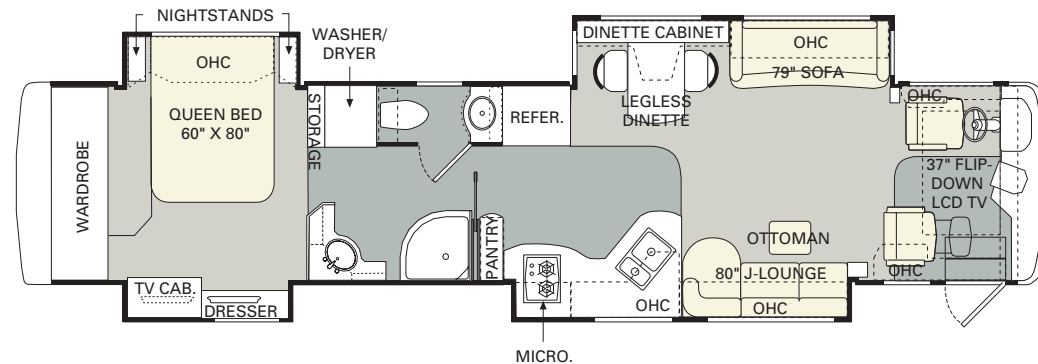

No other manufacturer gives you as many innovative floorplan choices as Monaco. The 2005 Signature Series offers double, triple and quad slide-out models in lengths that range from 40' to 45'.

TILE

CARPET

Find all the latest product news and updates online: monacocoach.com

40 PLATINUM II

40 PLATINUM III

40 PLATINUM IV

42 CHATEAU II

42 CHATEAU III

42 CHATEAU IV

FURNITURE OPTIONS