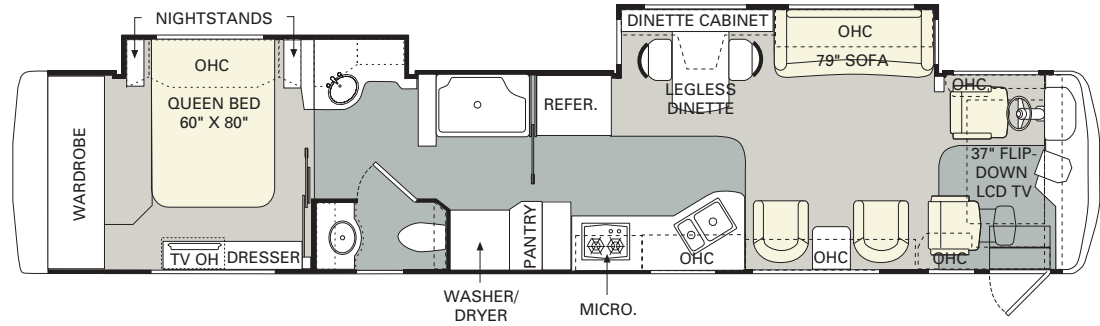

45 CASTLE II