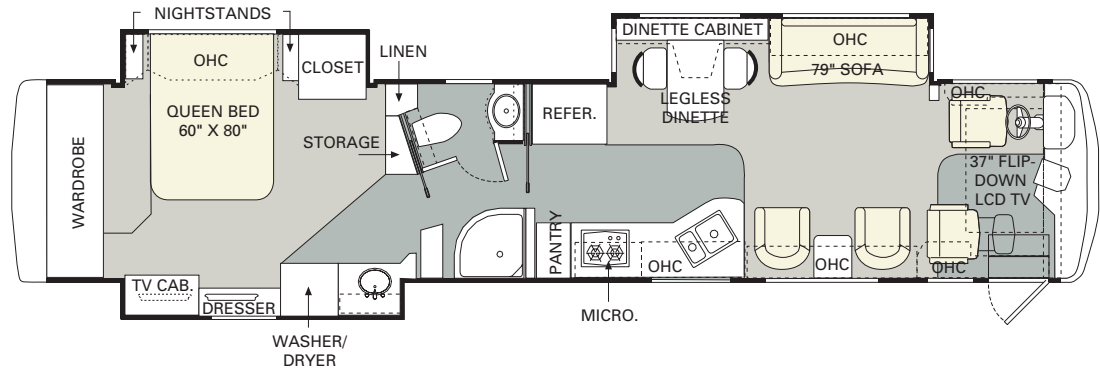

TILE

CARPET

Find all the latest product news and updates online: monacocoach.com

44 CONQUEST III

45 CASTLE II

45 CASTLE III

45 CASTLE IV

45 COMMANDER IV

05 specifications and standards & options

	WEIGHT RATINGS (LBS.)					MEASUREMENTS					TANK CAPACITY (GAL.)²				
	Gross vehicle	Gross combined ¹	Front gross axle	Rear gross axle	Tag axle	Wheelbase	Overall length	Overall height (with A/C) (add 5" for satellite option)	Interior width	Exterior width	Gray tank	Black tank	Fresh tank	Fuel tank	LP tank ³
40 PLATINUM II	48,160	58,160	15,160	23,000	10,000	250 ³ / ₄ "	41' 1"	12' 1"	96"	100 ¹ / ₂ "	56	40	100	150	25
40 PLATINUM III	48,160	58,160	15,160	23,000	10,000	250 ³ / ₄ "	41' 1"	12' 1"	96"	100 ¹ / ₂ "	56	40	100	150	25
40 PLATINUM IV	48,160	58,160	15,160	23,000	10,000	250 ³ / ₄ "	41' 1"	12' 1"	96"	100 ¹ / ₂ "	56	40	100	150	25
42 CHATEAU II	48,160	58,160	15,160	23,000	10,000	271"	43' 1"	12' 1"	96"	100 ¹ / ₂ "	56	40	100	150	25
42 CHATEAU III	48,160	58,160	15,160	23,000	10,000	271"	43' 1"	12' 1"	96"	100 ¹ / ₂ "	56	40	100	150	25
42 CHATEAU IV	48,160	58,160	15,160	23,000	10,000	271"	43' 1"	12' 1"	96"	100 ¹ / ₂ "	56	40	100	150	25
44 CONQUEST III	48,160	58,160	15,160	23,000	10,000	278"	44' 7"	12' 1"	96"	100 ¹ / ₂ "	56	40	100	150	25
45 CASTLE II	48,160	58,160	15,160	23,000	10,000	280"	44' 11"	12' 1"	96"	100 ¹ / ₂ "	56	40	100	150	25
45 CASTLE III	48,160	58,160	15,160	23,000	10,000	280"	44' 11"	12' 1"	96"	100 ¹ / ₂ "	56	40	100	150	25
45 CASTLE IV	48,160	58,160	15,160	23,000	10,000	280"	44' 11"	12' 1"	96"	100 ¹ / ₂ "	56	40	100	150	25
45 COMMANDER IV	48,160	58,160	15,160	23,000	10,000	280"	44' 9"	12' 1"	96"	100 ¹ / ₂ "	56	40	100	150	25