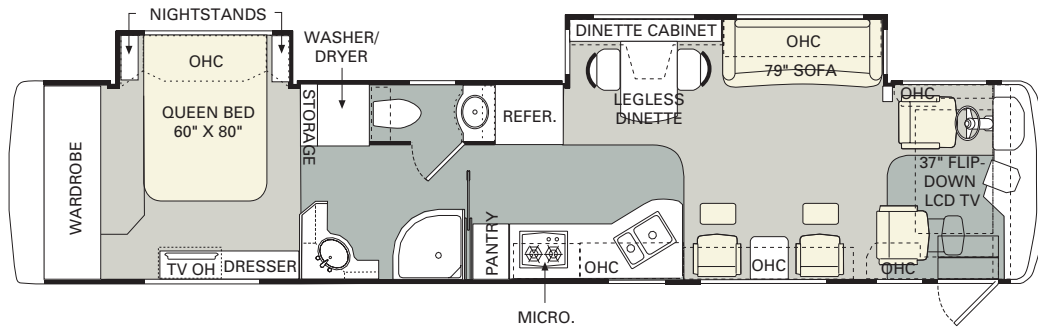

No other manufacturer gives you as many innovative floorplan choices as Monaco. The 2005 Signature Series offers double, triple and quad slide-out models in lengths that range from 40' to 45'.

TILE

CARPET

Find all the latest product news and updates online: monacocoach.com

40 PLATINUM II

40 PLATINUM III

40 PLATINUM IV

42 CHATEAU II

42 CHATEAU III

42 CHATEAU IV

FURNITURE OPTIONS