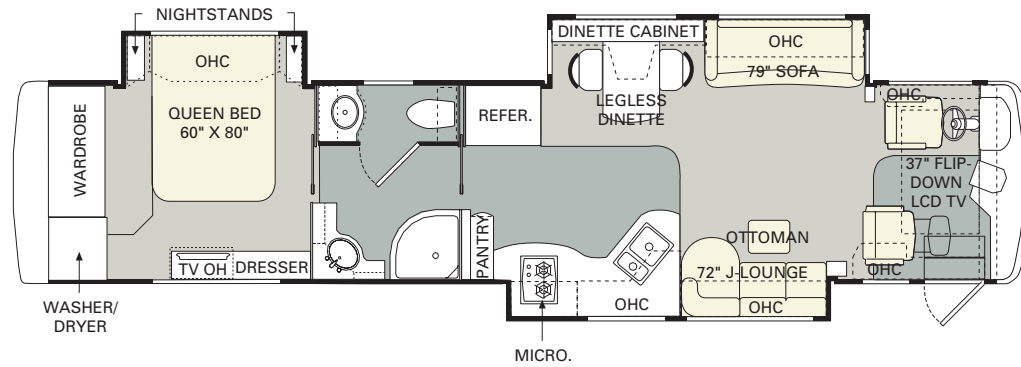

40 PLATINUM III