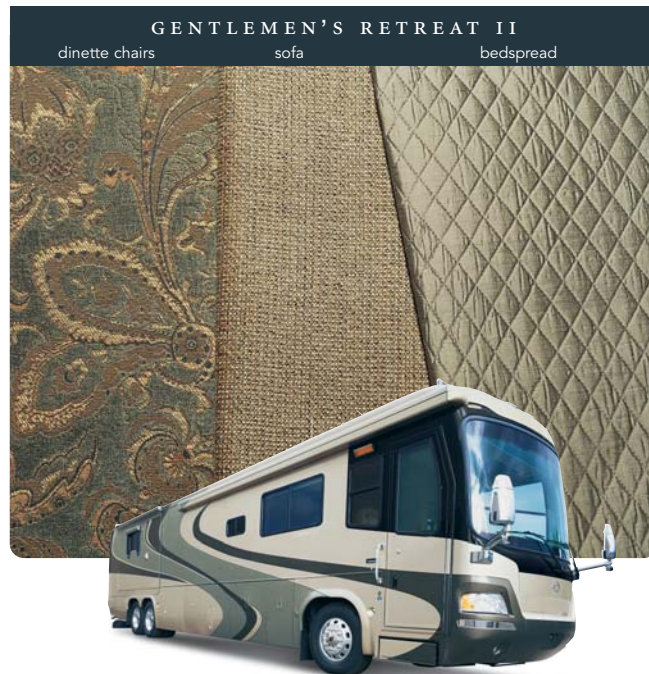

Each year, our designers create color and fabric combinations that lead the industry in warmth and style. This year, we're offering seven beautiful decors, including three — Churchill, Landsdown and Londonderry — with fabrics by Ralph Lauren. You'll also choose from seven of the most stunning cabinet styles you'll find anywhere, with selections that include both stained and natural finishes.

As you choose your favorite style of woodwork, you can be confident that each selection is crafted to the highest standards. The Signature Series' cabinets feature solid wood colonial double arched raised panel doors with edge detail and lined shelves. The drawer boxes are also made of wood, and as you open and close the drawers, you'll feel the quality of the low-friction roller guides.

Manufactured in, not added on. For added protection against stains, Dupont Teflon® soil repellent is applied to virtually all upholstery fabric during the finishing process for superior coverage.*

*Brand and application of upholstery fabric protection may vary depending on date recreational vehicle was manufactured.

Note: Colors depicted are a reasonable representation though they may not be an exact match of the actual colors due to variances in processing and production. See your dealer for actual fabric and paint chip samples.