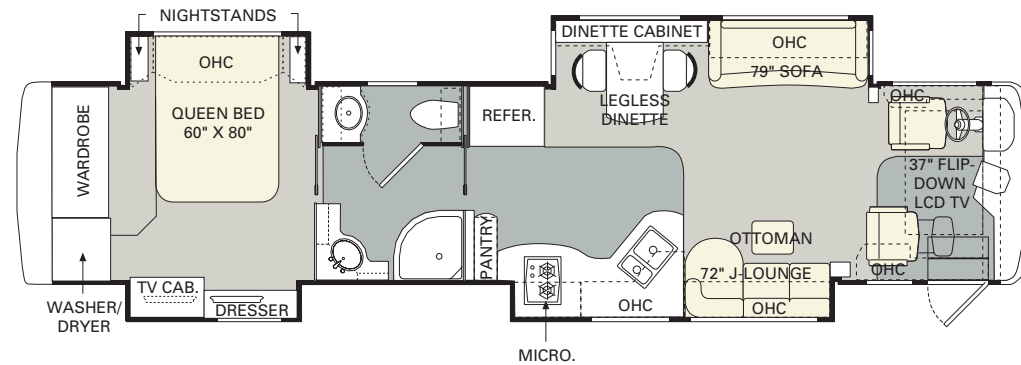

No other manufacturer gives you as many innovative floorplan choices as Monaco. The 2005 Signature Series offers double, triple and quad slide-out models in lengths that range from 40' to 45'.

TILE

CARPET

Find all the latest product news and updates online: monacocoach.com

40 PLATINUM II

40 PLATINUM III

40 PLATINUM IV

42 CHATEAU II

42 CHATEAU III

42 CHATEAU IV

FURNITURE OPTIONS