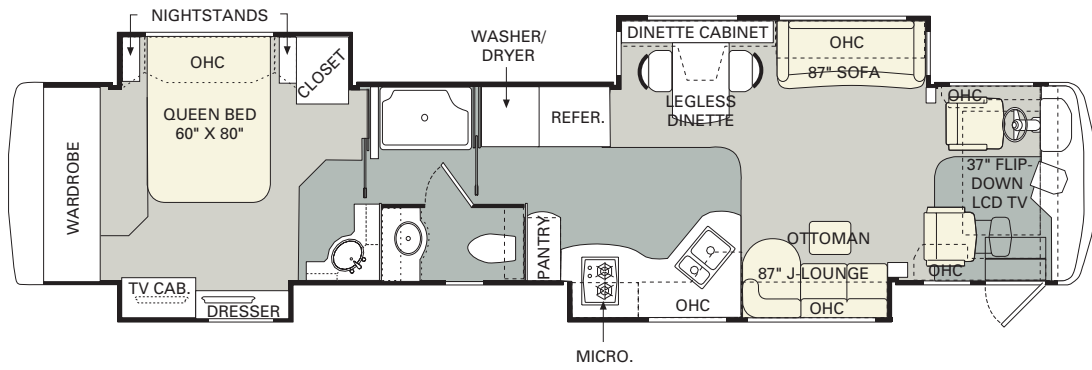

45 COMMANDER IV