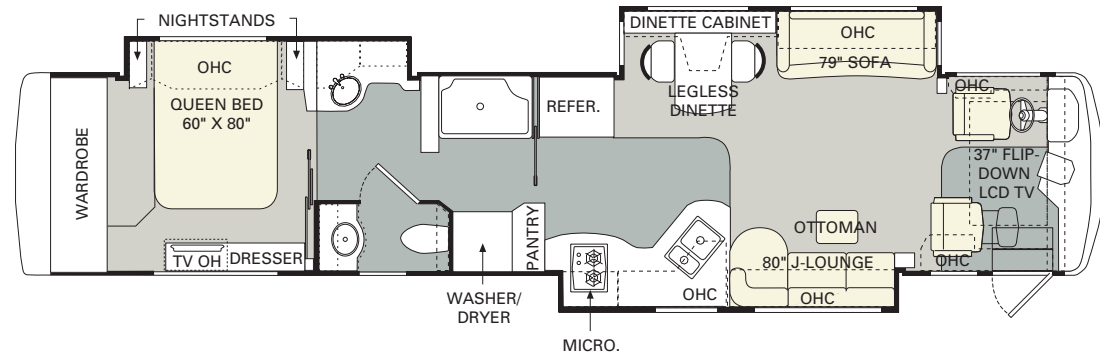

45 CASTLE III