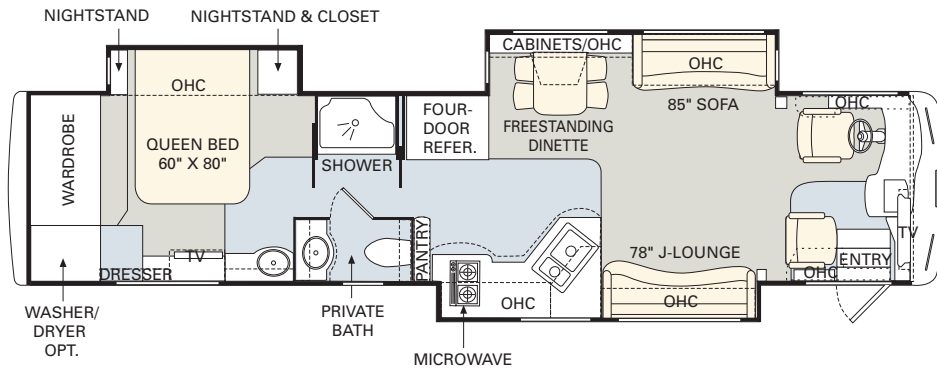

FURNITURE OPTIONS:

- King Bed
- Leather Euro-Recliner with Ottoman
- Leather J-Lounge with Drawer
- Leather Sleeper Sofa with Drawer
- Passenger Side Wraparound Computer Table
- Sectional Booth Dinette
- Booth Dinette with Storage Drawers
- Air Mattress

40PBDD

No other manufacturer gives you as many innovative floorplan choices as Monaco. The Executive offers double, triple and quadruple slide-out models in lengths that range from 40' to 45'.

FURNITURE OPTIONS:

- King Bed
- Leather Euro-Recliner with Ottoman
- Leather J-Lounge with Drawer
- Leather Sleeper Sofa with Drawer
- Driver's Side Wraparound Computer Table
- Bank of Drawers
- Air Mattress

40PBT

FURNITURE OPTIONS:

- King Bed
- Leather Euro-Recliner with Ottoman
- Leather J-Lounge with Drawer
- Leather Sleeper Sofa with Drawer
- Passenger Side Wraparound Computer Table
- Bank of Drawers
- Sectional Booth Dinette
- Booth Dinette with Storage Drawers
- Air Mattress

Find all the latest product news and updates online: monacocoach.com