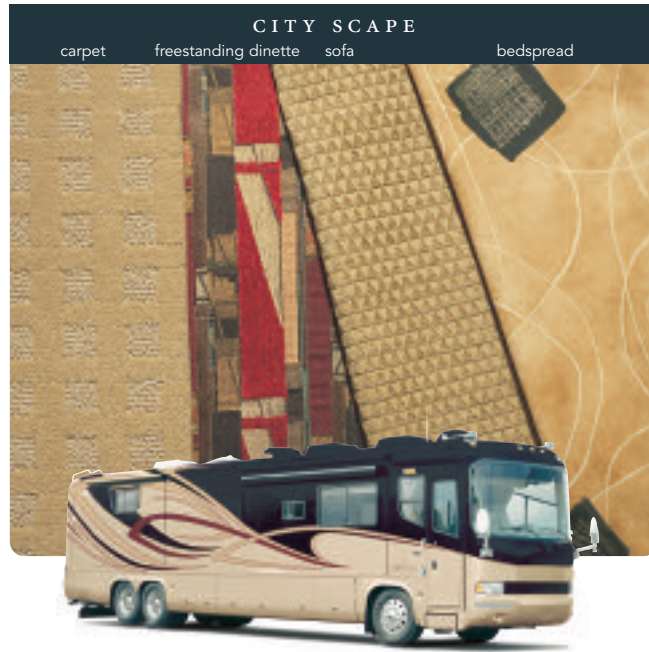

Each year, our designers create color and fabric combinations that lead the industry in warmth and style. This year, we're offering seven different selections, three of which feature exclusive fabrics by Ralph Lauren (optional).

**BETTER
STAIN
PROTECTION**

Manufactured in, not added on. For added protection against stains, Dupont Teflon® soil repellent is applied to virtually all upholstery fabric during the finishing process for superior coverage.*

* Brand and application of upholstery fabric protection may vary depending on date recreational vehicle was manufactured.

Note: Colors depicted are a reasonable representation though they may not be an exact match of the actual colors due to variances in processing and production. See your dealer for actual fabric and paint chip samples.