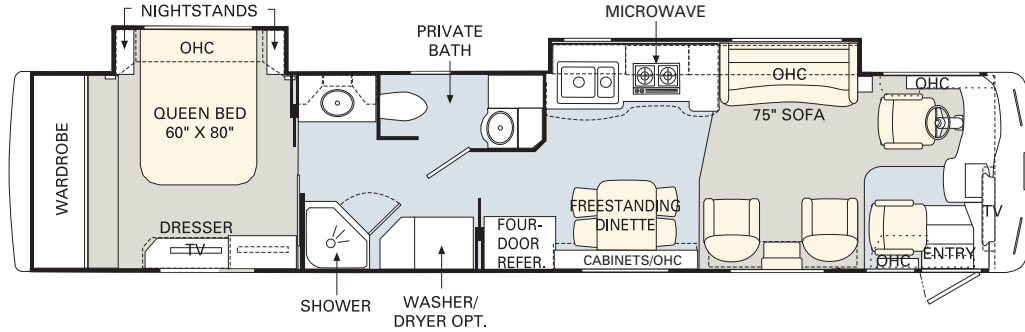

40PBDD

No other manufacturer gives you as many innovative floorplan choices as Monaco. The Executive offers double, triple and quadruple slide-out models in lengths that range from 40' to 45'.

FURNITURE OPTIONS:

TILE

CARPET

Find all the latest product news and updates online: monacocoach.com

43DS2

FURNITURE OPTIONS:

- King Bed
- Leather Euro-Recliner with Ottoman
- Leather J-Lounge with Drawer
- Leather Sleeper Sofa with Drawer
- Passenger Side Wrap-around Computer Table
- Booth Dinette with Storage Drawers
- Air Mattress
- Sectional Booth Dinette