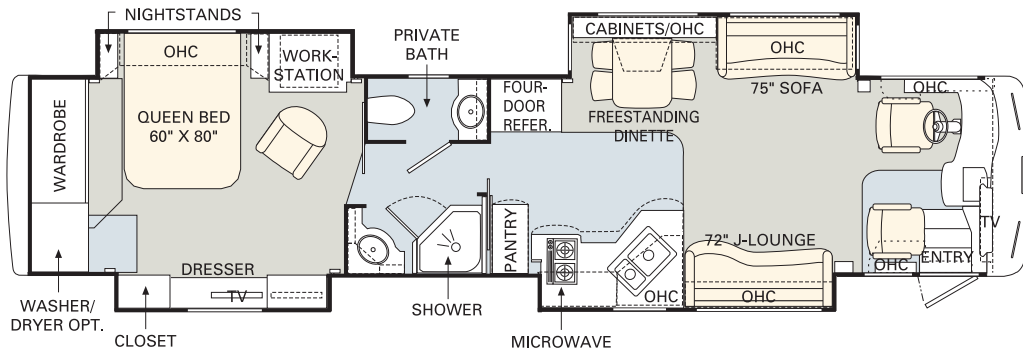

43PBQ

FURNITURE OPTIONS:

- King Bed
- Leather Euro-Recliner with Ottoman
- Leather J-Lounge with Drawer
- Leather Sleeper Sofa with Drawer
- Driver's Side Wraparound Computer Table
- Air Mattress