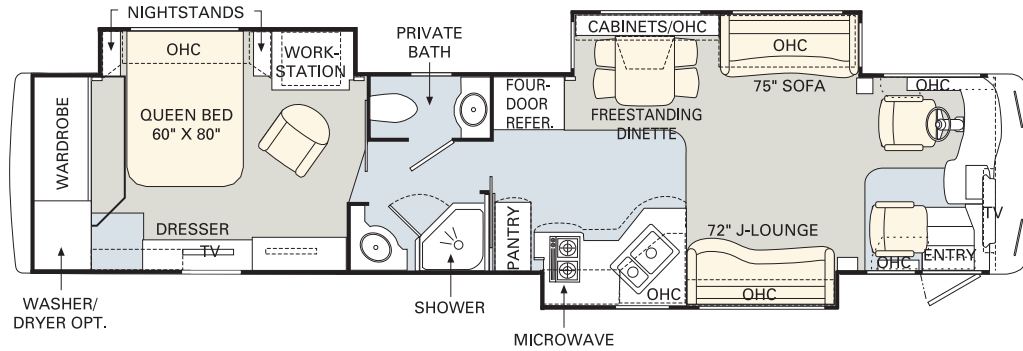

43PBT

FURNITURE OPTIONS:

- King Bed
- Leather Euro-Recliner with Ottoman
- Leather J-Lounge with Drawer
- Leather Sleeper Sofa with Drawer
- Driver's Side Wraparound Computer Table
- Air Mattress