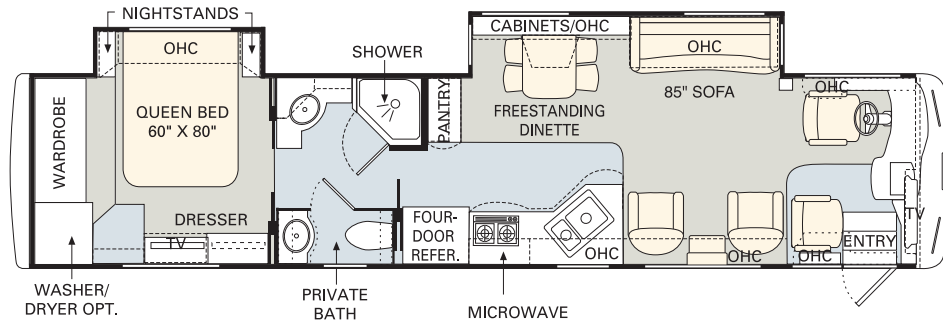

Optional wraparound computer table, 43PBQ, Stained Cherry, City Scape.

Back to front, 43PBQ, Natural Cherry, Churchill.

FURNITURE OPTIONS:

- King Bed
- Leather Euro-Recliner with Ottoman
- Leather J-Lounge with Drawer
- Leather Sleeper Sofa with Drawer
- Passenger Side Wraparound Computer Table
- Sectional Booth Dinette
- Booth Dinette with Storage Drawers
- Air Mattress

40PBDD

No other manufacturer gives you as many innovative floorplan choices as Monaco. The Executive offers double, triple and quadruple slide-out models in lengths that range from 40' to 45'.

FURNITURE OPTIONS: