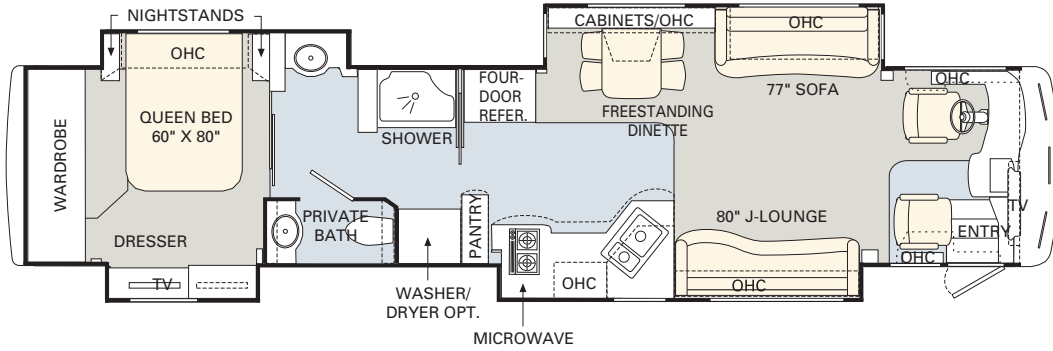

FURNITURE OPTIONS:

- King Bed
- Leather Euro-Recliner with Ottoman
- Leather J-Lounge with Drawer
- Leather Sleeper Sofa with Drawer
- Driver's Side Wraparound Computer Table
- Air Mattress