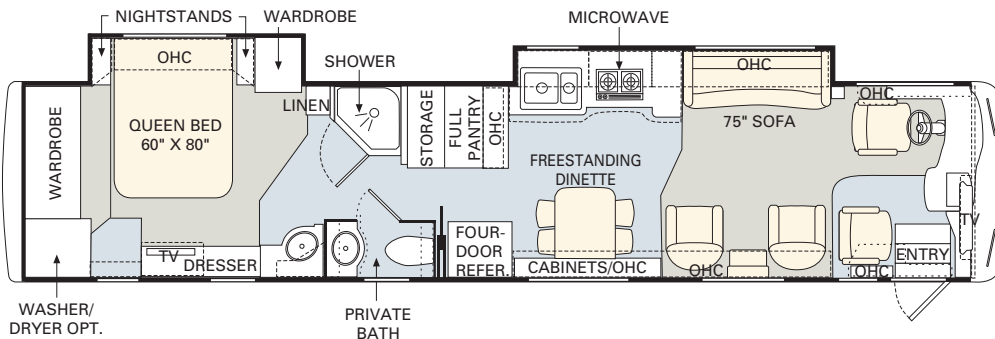

FURNITURE OPTIONS:

- King Bed
- Leather Euro-Recliner with Ottoman
- Leather J-Lounge with Drawer
- Leather Sleeper Sofa with Drawer
- Passenger Side Wraparound Computer Table
- Bank of Drawers
- Sectional Booth Dinette
- Booth Dinette with Storage Drawers
- Air Mattress

42SBW