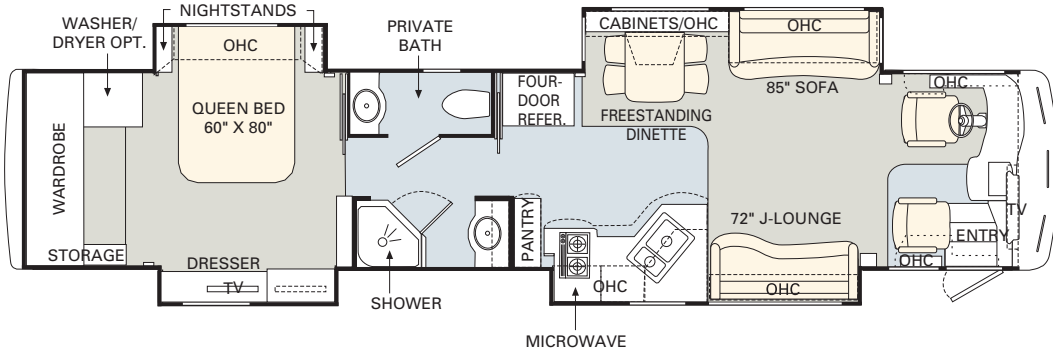

FURNITURE OPTIONS:

- King Bed
- Leather Euro-Recliner with Ottoman
- Leather J-Lounge with Drawer
- Leather Sleeper Sofa with Drawer
- Driver's Side Wraparound Computer Table
- Air Mattress