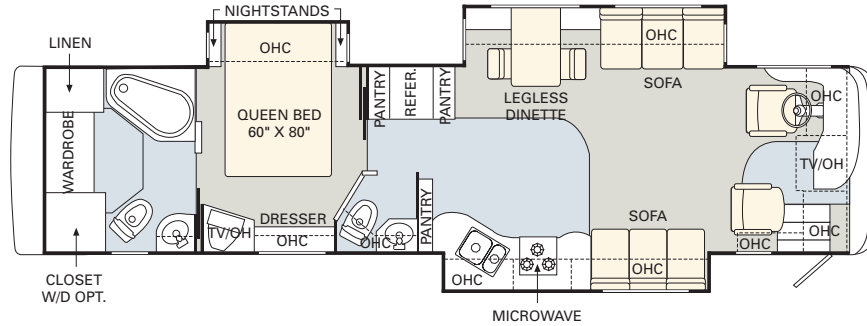

05 floorplans

No other manufacturer gives you as many innovative floorplan choices as Monaco. The 2005 Diplomat offers double, triple and quad slide-out models in lengths that range from 36' to 40'.

Find all the latest product news and updates online: monacocoach.com

36SKT

38PDQ

38PDD

40DST