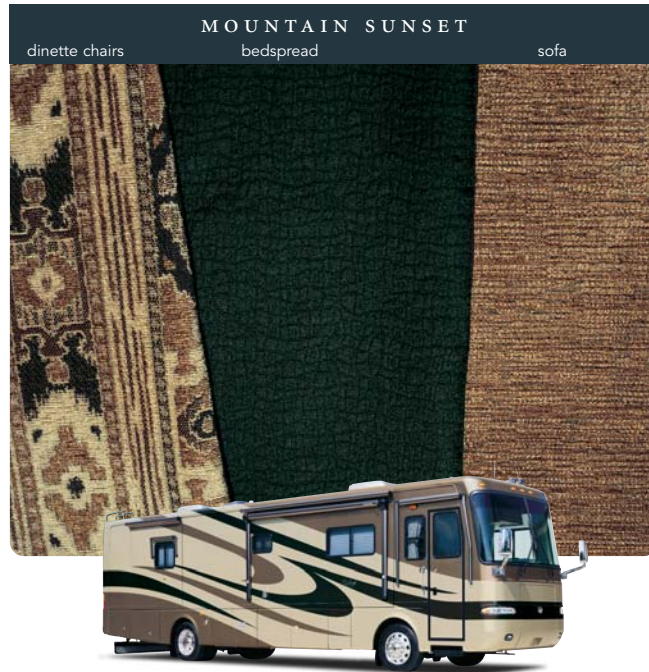

Each year, our designers create color and fabric combinations that lead the industry in warmth and style. This year, we're offering four beautiful decors and three stunning cabinet finishes.

Manufactured in, not added on. For added protection against stains, Dupont Teflon® soil repellent is applied to virtually all upholstery fabric during the finishing process for superior coverage.*

* Brand and application of upholstery fabric protection may vary depending on date recreational vehicle was manufactured.

Note: Colors depicted are a reasonable representation though they may not be an exact match of the actual colors due to variances in processing and production. See your dealer for actual fabric and paint chip samples.