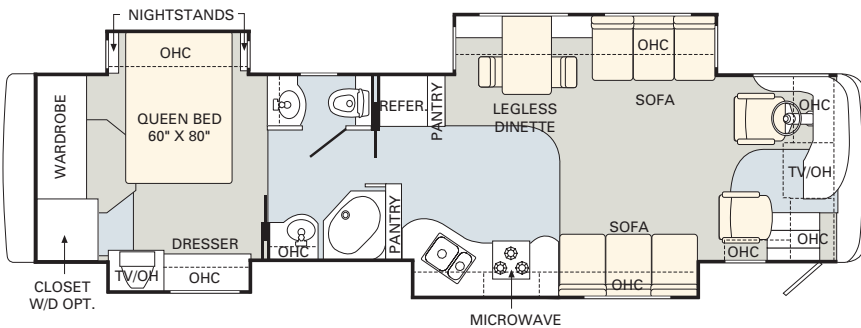

05 floorplans

No other manufacturer gives you as many innovative floorplan choices as Monaco. The 2005 Diplomat offers double, triple and quad slide-out models in lengths that range from 36' to 40'.

Find all the latest product news and updates online: [monacocoach.com](http://monacocoach.com)

36SKT

38PDQ

38PDD

40DST

40PRO

40PAQ

40PDD

**FURNITURE OPTIONS**

- Hide-A-Bed Sofa
- Easy Bed Sofa
- Wraparound Computer Desk
- Magic Bed Sofa
- J-Lounge with Drawer
- Recliner
- Adjustable Coffee Table
- Booth Dinette

05 specifications and standards & options

	<b>WEIGHT RATINGS (LBS.)</b>				<b>MEASUREMENTS</b>						<b>TANK CAPACITY (GAL.)<sup>2</sup></b>					
	Gross vehicle	Gross combined <sup>1</sup>	Front gross axle	Rear gross axle	Wheelbase	Overall length	Overall height (with A/C) (add 5" for satellite option)	Interior height	Interior width	Exterior width	Water heater	Gray tank	Black tank	Fresh tank	LP tank <sup>3</sup>	Fuel tank
<b>36SKT</b>	33,000	43,000	13,000	20,000	216"	37' 2"	12' 3"	81"	94 1/2"	100 1/2"	10	62	40	100	39	100
<b>38PDQ</b>	33,000	43,000	13,000	20,000	242"	39' 4"	12' 3"	81"	94 1/2"	100 1/2"	10	62	40	100	39	100
<b>38PDD</b>	33,000	43,000	13,000	20,000	242"	39' 4"	12' 3"	81"	94 1/2"	100 1/2"	10	62	40	100	39	100
<b>40DST</b>	33,000	43,000	13,000	20,000	256"	40' 6"	12' 3"	81"	94 1/2"	100 1/2"	10	62	40	100	39	100
<b>40PRQ</b>	33,000	43,000	13,000	20,000	256"	40' 6"	12' 3"	81"	94 1/2"	100 1/2"	10	62	40	100	39	100
<b>40PAQ</b>	33,000	43,000	13,000	20,000	256"	40' 6"	12' 3"	81"	94 1/2"	100 1/2"	10	62	40	100	39	100
<b>40PDQ</b>	33,000	43,000	13,000	20,000	256"	40' 6"	12' 3"	81"	94 1/2"	100 1/2"	10	62	40	100	39	100