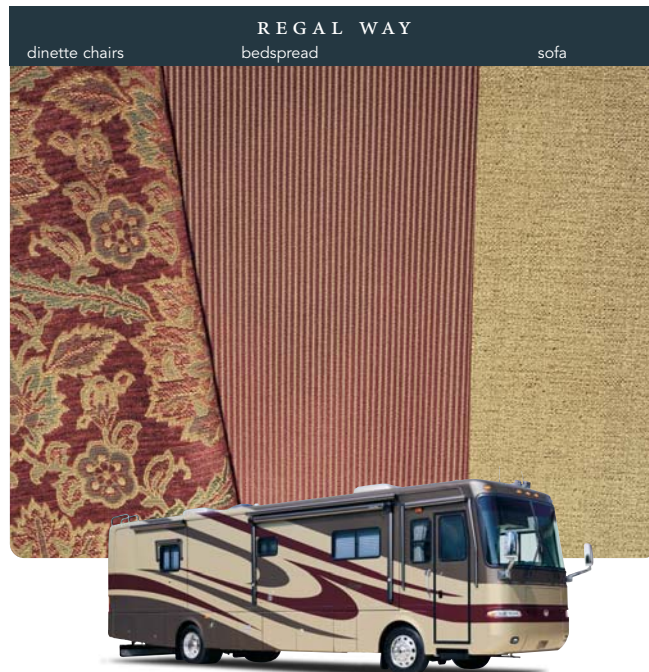

Each year, our designers create color and fabric combinations that lead the industry in warmth and style. This year, we're offering four beautiful decors and three stunning cabinet finishes.

Manufactured in, not added on. For added protection against stains, Dupont Teflon® soil repellent is applied to virtually all upholstery fabric during the finishing process for superior coverage.*

* Brand and application of upholstery fabric protection may vary depending on date recreational vehicle was manufactured.

Note: Colors depicted are a reasonable representation though they may not be an exact match of the actual colors due to variances in processing and production. See your dealer for actual fabric and paint chip samples.