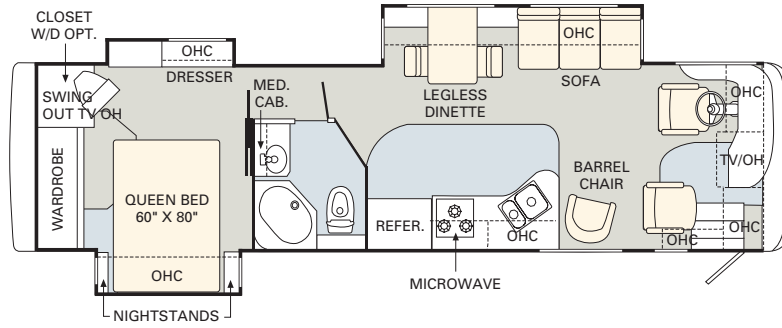

05 floorplans

No other manufacturer gives you as many innovative floorplan choices as Monaco. The 2005 Diplomat offers double, triple and quad slide-out models in lengths that range from 36' to 40'.

Find all the latest product news and updates online: monacocoach.com

36SKT

38PDQ

38PDD

40DST