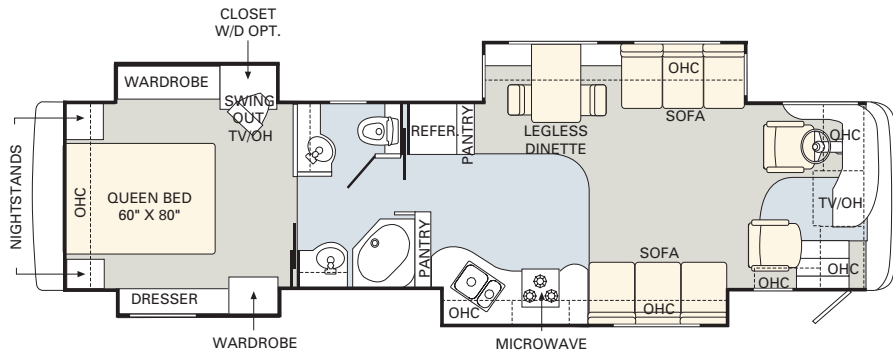

40PRO

40PAQ

40PDD

FURNITURE OPTIONS

Monaco gives you more ways to customize your motorhome to fit your lifestyle. Here are some furniture options you may wish to consider. (Please see page 19 for a full list of the options available on each floorplan.)

- Hide-A-Bed Sofa
- Easy Bed Sofa
- Wraparound Computer Desk
- Magic Bed Sofa
- J-Lounge with Drawer
- Recliner
- Adjustable Coffee Table
- Booth Dinette