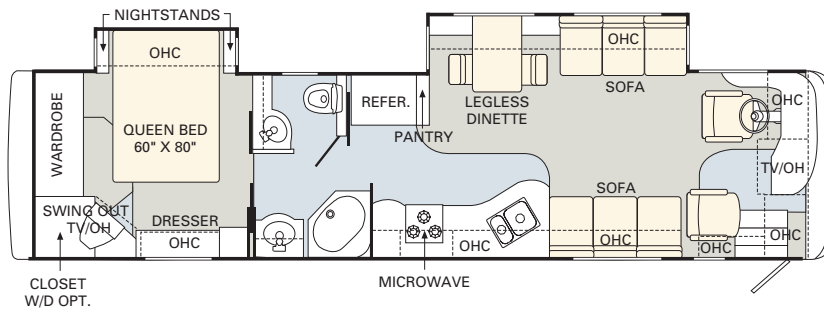

05 floorplans

No other manufacturer gives you as many innovative floorplan choices as Monaco. The 2005 Diplomat offers double, triple and quad slide-out models in lengths that range from 36' to 40'.

Find all the latest product news and updates online: monacocoach.com

36SKT

38PDQ

38PDD

40DST