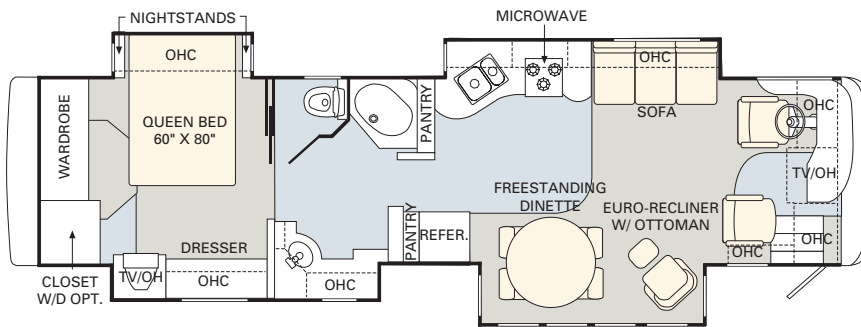

40PRO

40PAQ

40PDD

FURNITURE OPTIONS

Monaco gives you more ways to customize your motorhome to fit your lifestyle. Here are some furniture options you may wish to consider. (Please see page 19 for a full list of the options available on each floorplan.)

- Hide-A-Bed Sofa
- Easy Bed Sofa
- Wraparound Computer Desk
- Magic Bed Sofa
- J-Lounge with Drawer
- Recliner
- Adjustable Coffee Table
- Booth Dinette