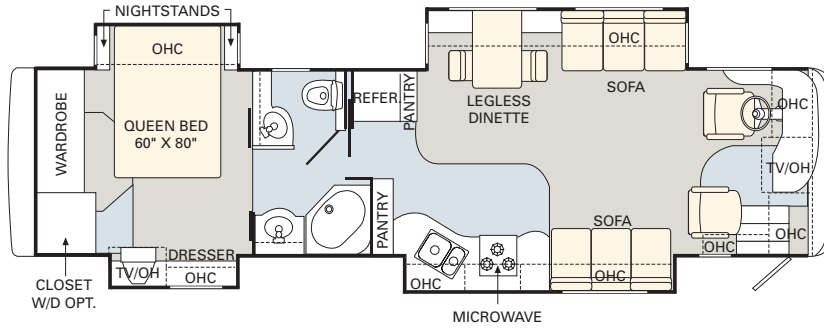

05 floorplans

No other manufacturer gives you as many innovative floorplan choices as Monaco. The 2005 Diplomat offers double, triple and quad slide-out models in lengths that range from 36' to 40'.

Find all the latest product news and updates online: monacocoach.com

36SKT

38PDQ

38PDD

40DST