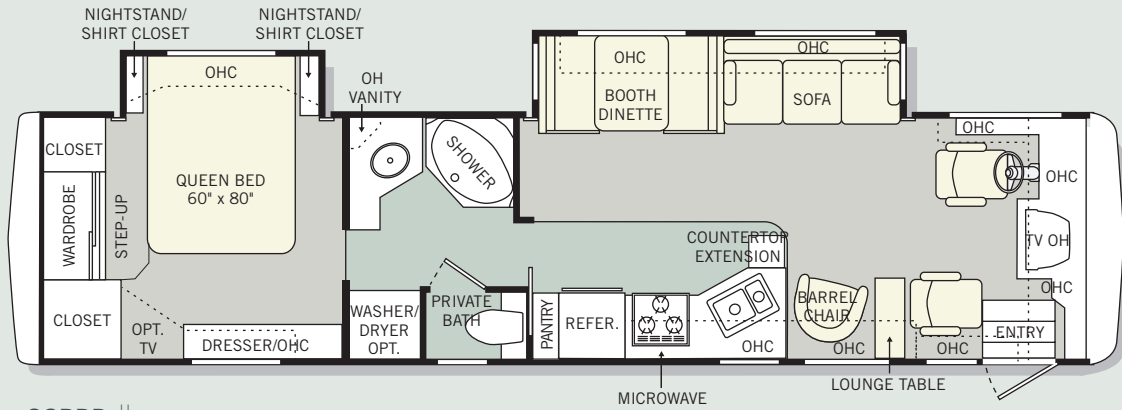

WOOD CHOICES

36PDD