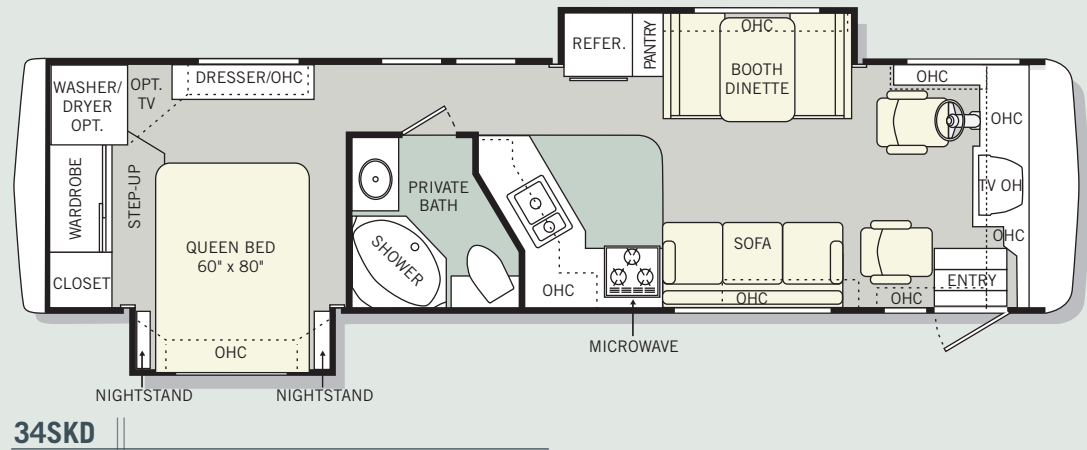

04 FLOORPLANS

Monaco is proud to offer you a wide range of floorplans to suit your lifestyle. As you can see here, you have numerous optional features from which to choose.

Find all the latest product news and updates online: monacocoach.com