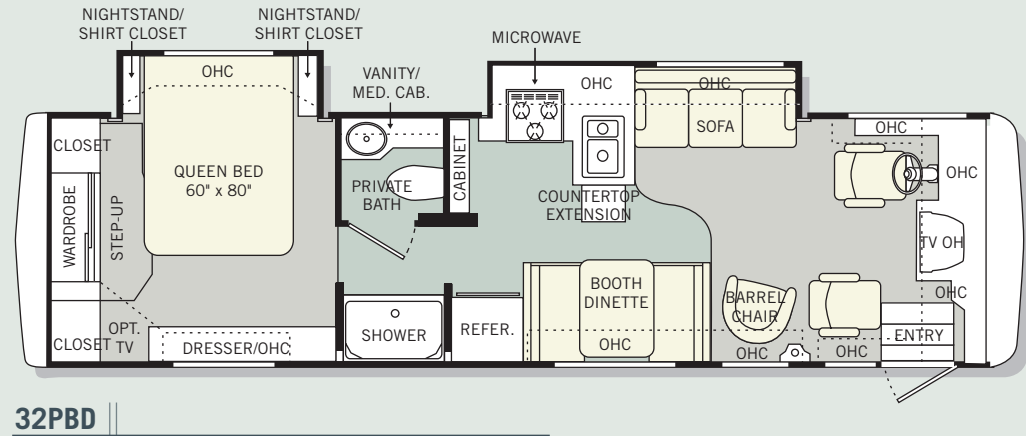

04 FLOORPLANS

Monaco is proud to offer you a wide range of floorplans to suit your lifestyle. As you can see here, you have numerous optional features from which to choose.

Find all the latest product news and updates online: monacocoach.com