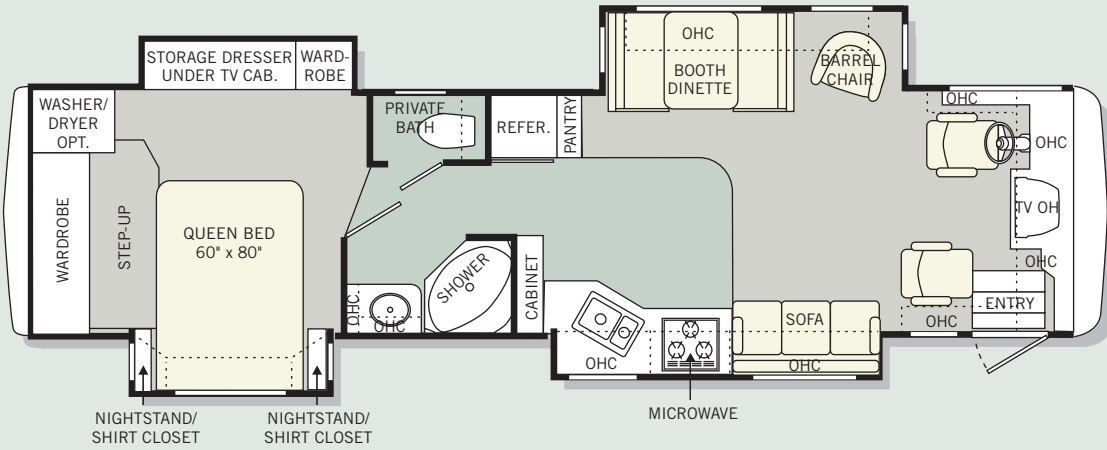

WOOD CHOICES

36PDD

36PDQ