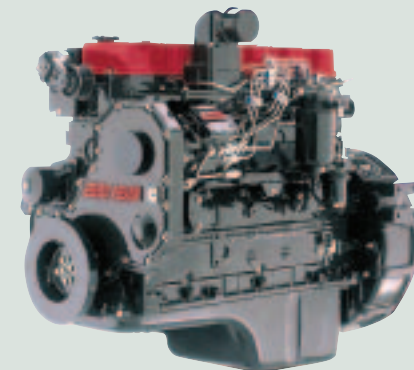

③

A gutsy **CUMMINS® ISB 300 HP** low torque engine with **ALLISON® 2000 MH 5-SPEED WORLD TRANSMISSION** gives you all the power you need for a day's drive through the mountains.

④

EXTERIOR HIGHLIGHTS.

Each Monaco coach is designed to turn heads wherever you go, with sleek, contemporary styling and a distinctive appearance that reflects the quality you'll find throughout the coach.