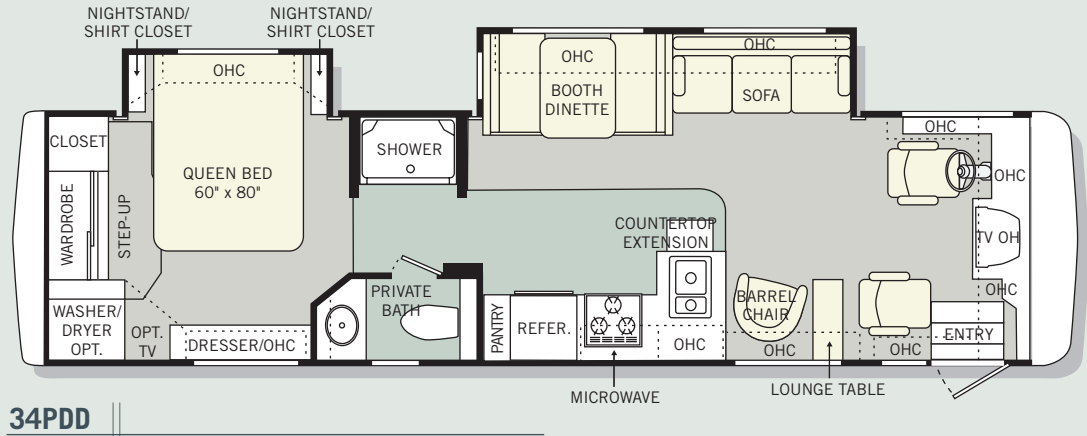

04 FLOORPLANS

Monaco is proud to offer you a wide range of floorplans to suit your lifestyle. As you can see here, you have numerous optional features from which to choose.

Find all the latest product news and updates online: monacocoach.com