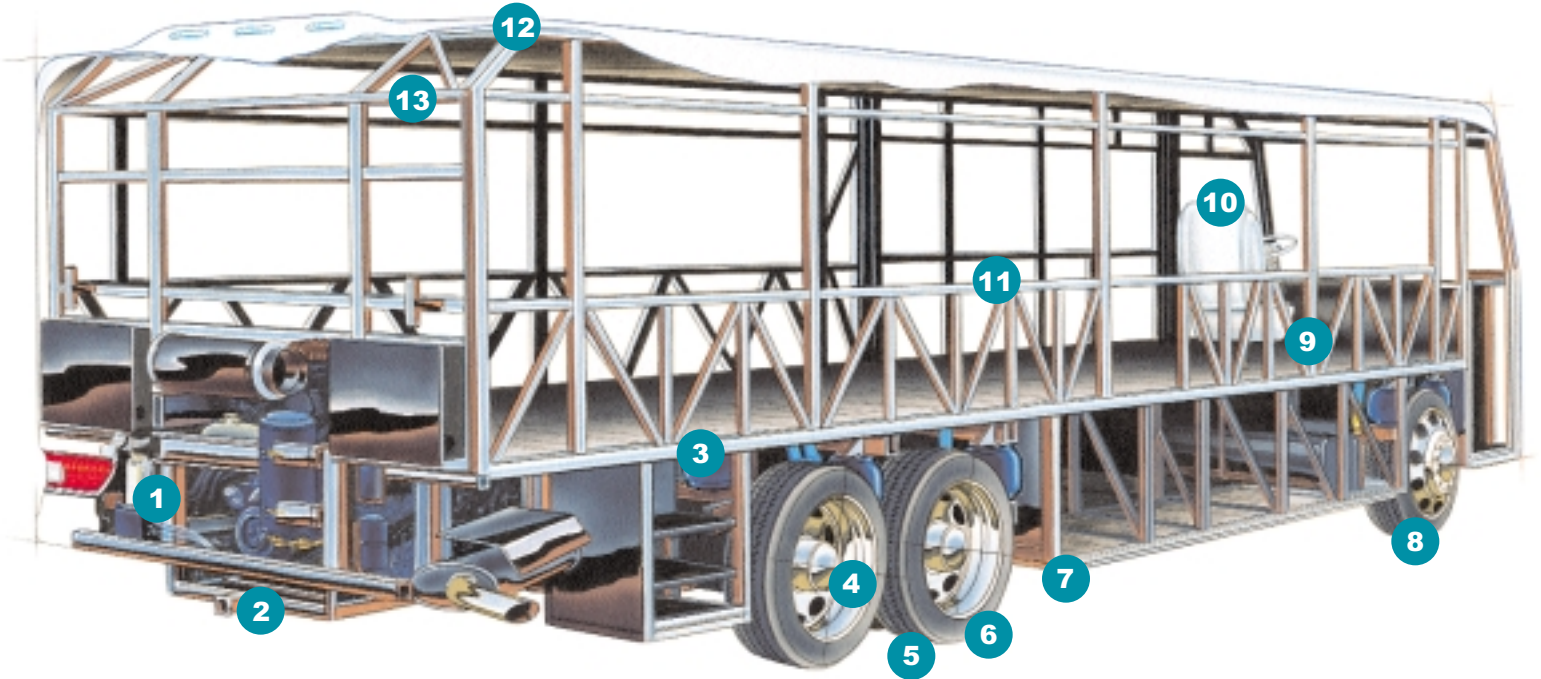

2002

Signature

by Monaco

Roadmaster RM10H features:

1. Cummins® turbo diesel engine gives you power, efficiency and low maintenance.
2. 10,000 lb. hitch receiver lends powerful towing capacity.
3. Cushion air glide suspension system positions ten shocks and ten airbags outboard with auto-leveling for greater stability and a smoother ride.
4. Unique six-degree rear axle tilt perfectly aligns the engine, transmission and differential, minimizing stress on the drive-train and noise delivered to the coach.
5. Dual air disc brake system assures stopping power on steep grades. Anti-lock brakes help you stay in control.
6. Automatic Traction Control (ATC) takes over in slick conditions and applies torque to the wheels to reduce slippage and heighten control.
7. Propane tank, inverter, water heater and batteries are accessible for easy use and service.
8. Premium Goodyear tires ensure a safe and quiet ride.
9. Position of brake and accelerator pedals are easily adjustable to individual preferences.
10. Leather-upholstered six-way power seats with heat and lumbar control help find the perfect position.
11. Semi-monocoque design, with its bridge-like superstructure, distributes stress evenly throughout the entire chassis.
12. Seamless one-piece molded crowned fiberglass roof covers steel framing, wood rafters, paneling and vapor barriers.