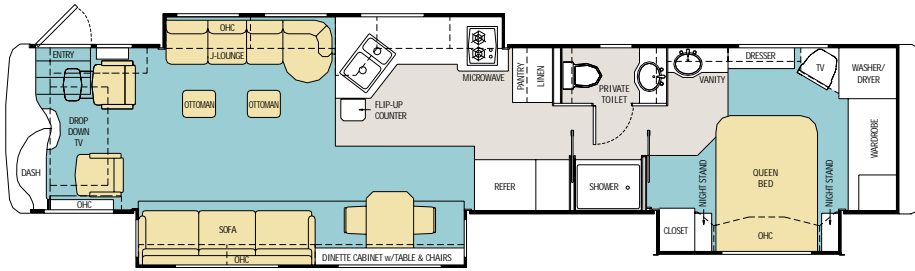

45 EMPRESS

45 EMPRESS

45 GENERAL