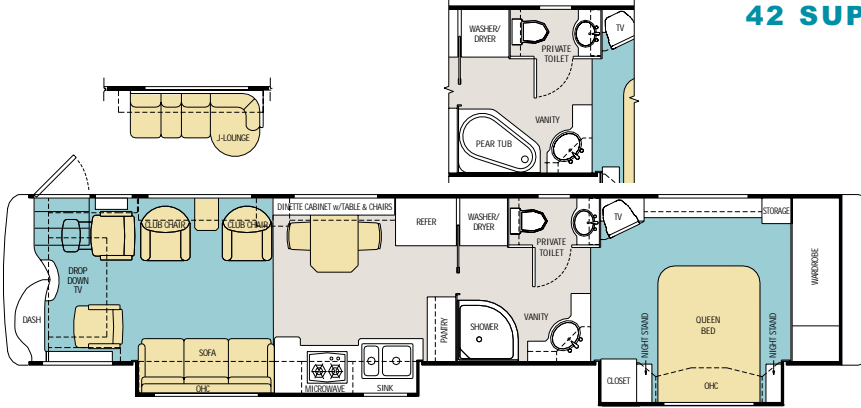

MEASUREMENTS

Wheelbase	217"	228"	252"	270"	254"	254"	242"	254"	242"	266"
Overall Length	34' 10"	36' 10"	38' 10"	40' 10"	40' 10"	40' 10"	39' 10"	40' 10"	39' 10"	41' 10"
Overall Height (with A/C)	11' 8"	11' 8"	11' 8"	11' 8"	11' 8"	11' 8"	11' 8"	11' 8"	11' 8"	11' 8"
Interior Height	79"	79"	79"	79"	79"	79"	79"	79"	79"	79"
Interior Width	95"	95"	95"	95"	95"	95"	95"	95"	95"	95"
Exterior Width	100.5"	100.5"	100.5"	100.5"	100.5"	100.5"	100.5"	100.5"	100.5"	100.5"

* Actual filled LP capacity is 80% of listing due to safety shut-off required on tank.

Floorplans

TILE CARPET

40 VICTORIAN

40 CENTURION

40 BARONESS

42 CHANCELLOR

42 SUPREME