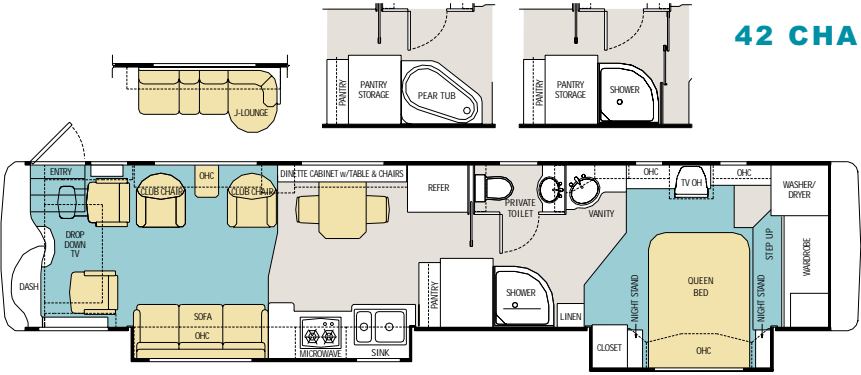

MEASUREMENTS

Wheelbase	217"	228"	252"	270"	254"	254"	242"	254"	242"	266"
Overall Length	34' 10"	36' 10"	38' 10"	40' 10"	40' 10"	40' 10"	39' 10"	40' 10"	39' 10"	41' 10"
Overall Height (with A/C)	11' 8"	11' 8"	11' 8"	11' 8"	11' 8"	11' 8"	11' 8"	11' 8"	11' 8"	11' 8"
Interior Height	79"	79"	79"	79"	79"	79"	79"	79"	79"	79"
Interior Width	95"	95"	95"	95"	95"	95"	95"	95"	95"	95"
Exterior Width	100.5"	100.5"	100.5"	100.5"	100.5"	100.5"	100.5"	100.5"	100.5"	100.5"

* Actual filled LP capacity is 80% of listing due to safety shut-off required on tank.

Floorplans

TILE CARPET

40 VICTORIAN

40 CENTURION

40 BARONESS

42 CHANCELLOR

42 SUPREME