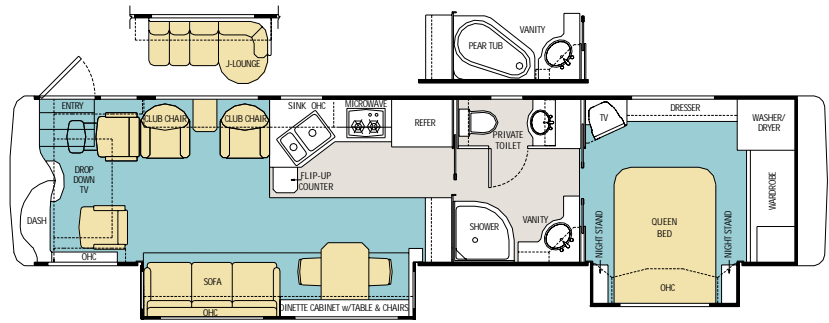

MEASUREMENTS

Wheelbase	217"	228"	252"	270"	254"	254"	242"	254"	242"	266"
Overall Length	34' 10"	36' 10"	38' 10"	40' 10"	40' 10"	40' 10"	39' 10"	40' 10"	39' 10"	41' 10"
Overall Height (with A/C)	11' 8"	11' 8"	11' 8"	11' 8"	11' 8"	11' 8"	11' 8"	11' 8"	11' 8"	11' 8"
Interior Height	79"	79"	79"	79"	79"	79"	79"	79"	79"	79"
Interior Width	95"	95"	95"	95"	95"	95"	95"	95"	95"	95"
Exterior Width	100.5"	100.5"	100.5"	100.5"	100.5"	100.5"	100.5"	100.5"	100.5"	100.5"

TANK CAPACITY (GAL.) *All tank capacities are approximate. Actual "usable capacity" may vary as a result of variances in installation and fabrication.*

Water Heater	10	10	10	10	10	10	10	10	10	10
Gray Tank	60	60	60	60	60	60	60	60	60	60
Black Tank	40	40	40	40	40	40	40	40	40	40
Fresh Tank	100	100	100	100	100	100	100	100	100	100
LP Tank*	38	38	38	38	38	38	38	38	38	38
Fuel Tank	130	130	130	130	130	130	130	130	130	130

* Actual filled LP capacity is 80% of listing due to safety shut-off required on tank.

Floorplans

TILE CARPET

40 VICTORIAN

40 CENTURION

40 BARONESS

42 CHANCELLOR

42 SUPREME