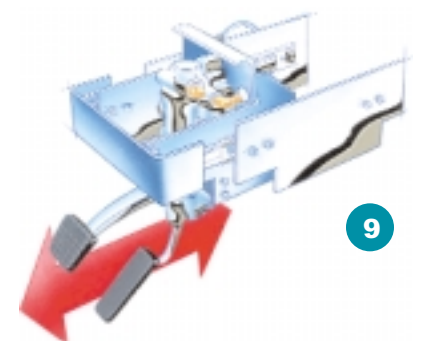

2002

Signature

by Monaco

Roadmaster RM10H features:

1. Cummins® turbo diesel engine gives you power, efficiency and low maintenance.
2. 10,000 lb. hitch receiver lends powerful towing capacity.
3. Cushion air glide suspension system positions ten shocks and ten airbags outboard with auto-leveling for greater stability and a smoother ride.
4. Unique six-degree rear axle tilt perfectly aligns the engine, transmission and differential, minimizing stress on the drive-train and noise delivered to the coach.
5. Dual air disc brake system assures stopping power on steep grades. Anti-lock brakes help you stay in control.
6. Automatic Traction Control (ATC) takes over in slick conditions and applies torque to the wheels to reduce slippage and heighten control.
7. Propane tank, inverter, water heater and batteries are accessible for easy use and service.
8. Premium Goodyear tires ensure a safe and quiet ride.
9. Position of brake and accelerator pedals are easily adjustable to individual preferences.
10. Leather-upholstered six-way power seats with heat and lumbar control help find the perfect position.
11. Semi-monocoque design, with its bridge-like superstructure, distributes stress evenly throughout the entire chassis.
12. Seamless one-piece molded crowned fiberglass roof covers steel framing, wood rafters, paneling and vapor barriers.