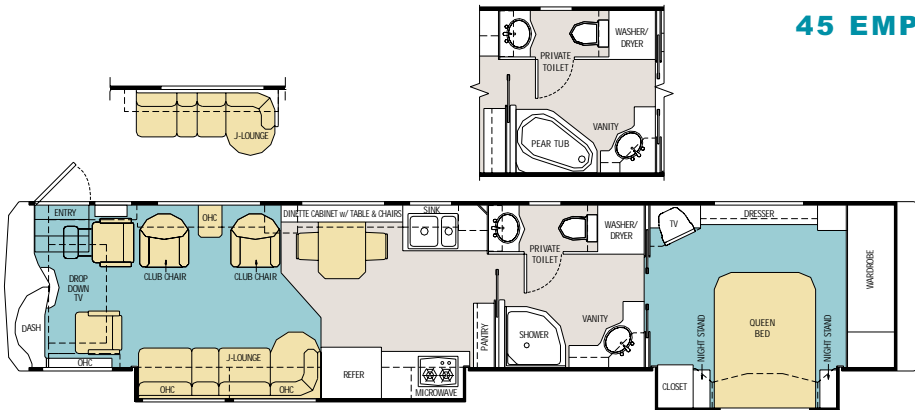

45 EMPRESS

45 EMPRESS

45 GENERAL