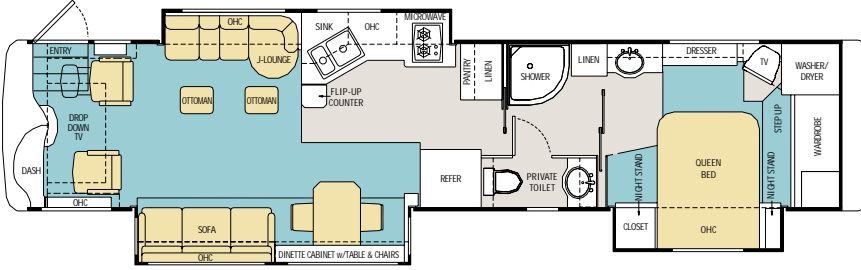

42 TRIPLE CROWN