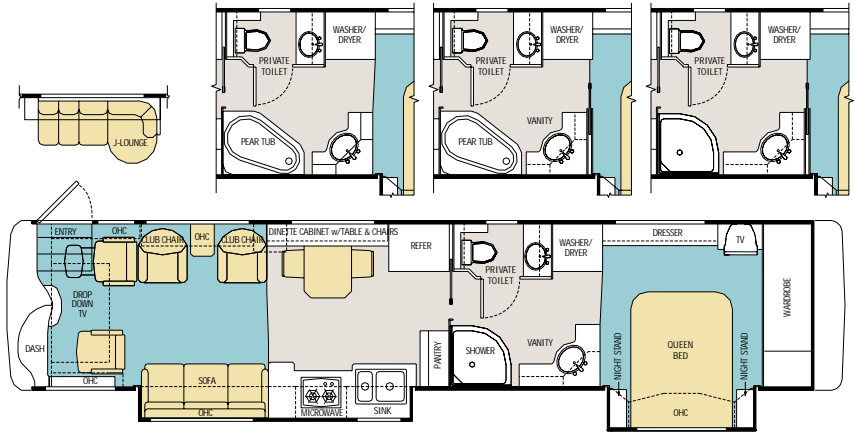

* Actual filled LP capacity is 80% of listing due to safety shut-off required on tank.

Floorplans

TILE CARPET

40 VICTORIAN

40 CENTURION

40 BARONESS

42 CHANCELLOR

42 SUPREME