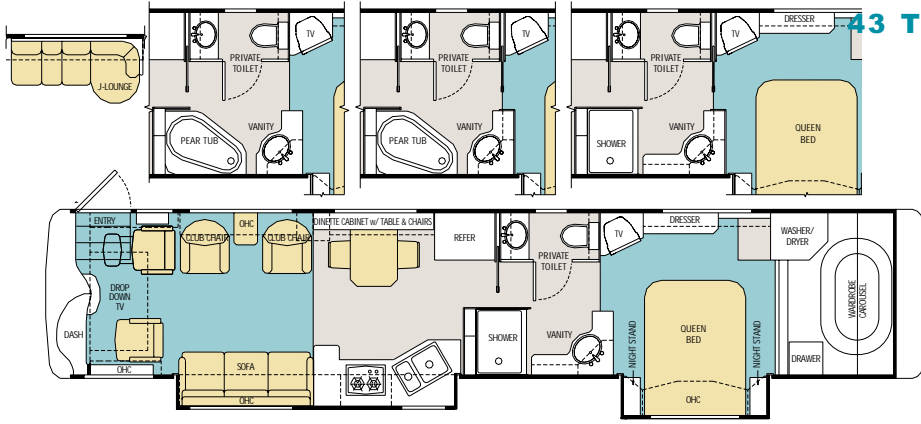

42 CHANCELLOR

42 SUPREME

42 TRIPLE CROWN

43 TITAN