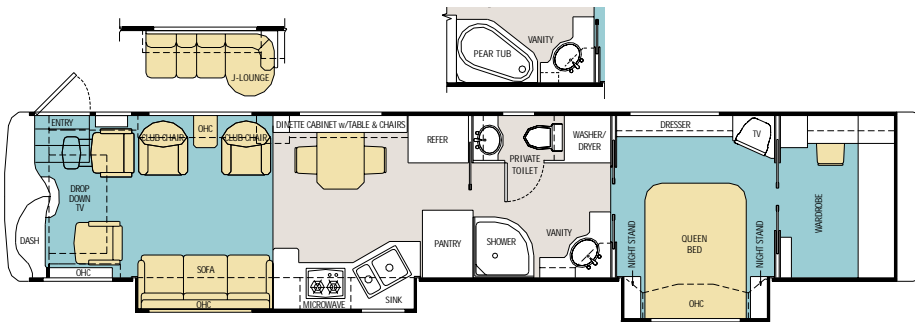

45 EMPRESS

45 EMPRESS

45 GENERAL