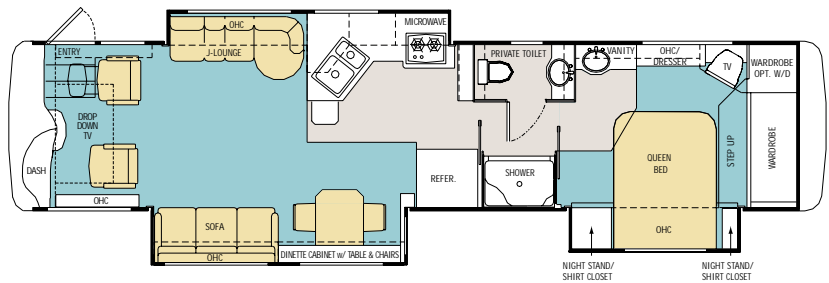

* Actual filled LP capacity is 80% of listing due to safety shut-off required on tank.

Floorplans

TILE CARPET

40 VICTORIAN

40 CENTURION

40 BARONESS

42 CHANCELLOR

42 SUPREME