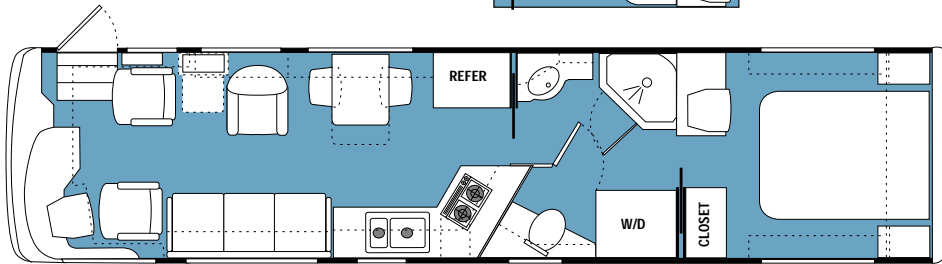

Floorplans and options for the 2001 Dynasty

Options:

Corian Wrap-around or J-Lounge in varying lengths

N/A on 34' & 36'

34' York FD

36' Duke FD

Tub Option

36' Slide Out FD

38' PBS

38' Baron III FD

38' Baron III SD

38' Duke FD

Tub Option

40' Baron IV FD

Tub Option

40' Duke FD