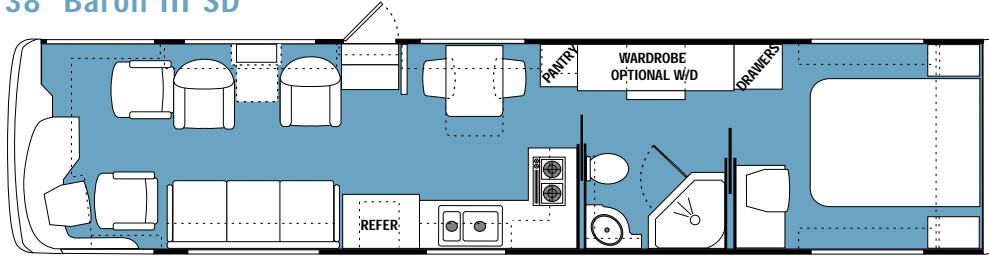

Floorplans and options for the 2001 Dynasty

Options:

Corian Wrap-around or J-Lounge in varying lengths

N/A on 34' & 36'

34' York FD

36' Duke FD

Tub Option

36' Slide Out FD

38' PBS

38' Baron III FD

38' Baron III SD

38' Duke FD

Tub Option

40' Baron IV FD

Tub Option

40' Duke FD