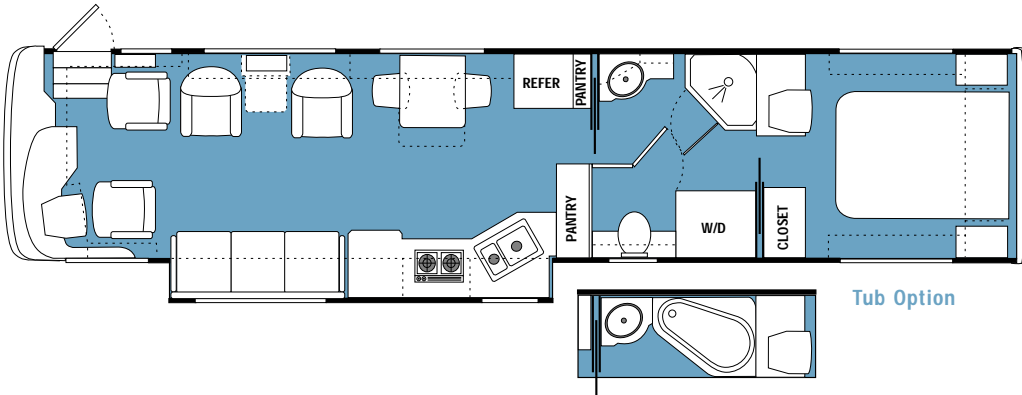

40' PBS FD

Tub Option