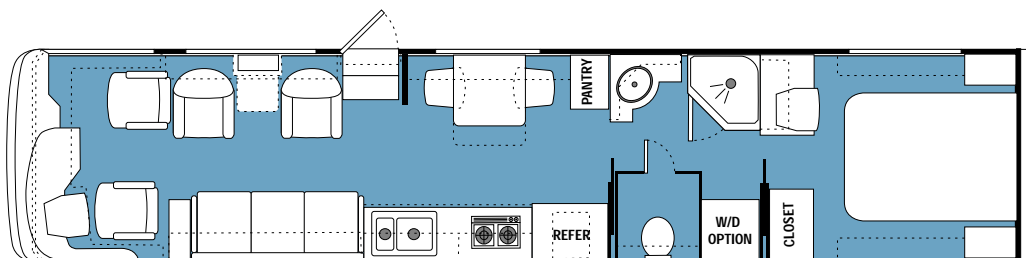

40' Queen FD

Tub Option

Closed Bath w/Tub

Closed Bath w/Shower

Closed Bath Option

40' Regent FD

40' Tycoon SD

Chassis and Weight Charts