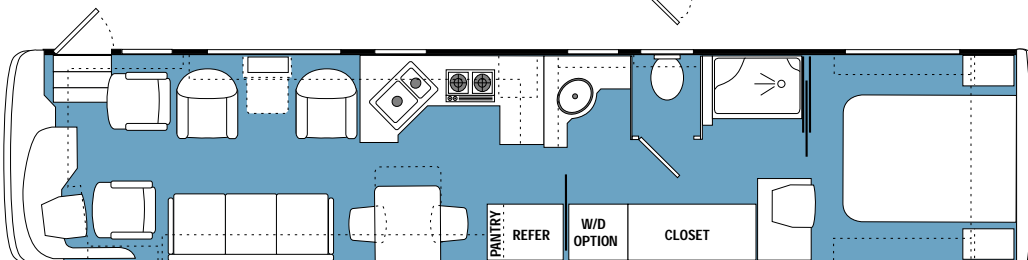

40' King FD

Closed Bath Option

40' PBS FD

Tub Option

40' Prince SD

Tub Option

Tub Option

40' Princess FD