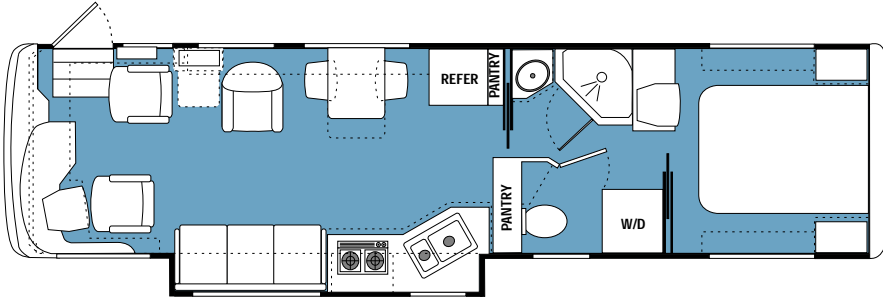

Floorplans and options for the 2001 Dynasty

Options:

Corian Wrap-around or J-Lounge in varying lengths

N/A on 34' & 36'

34' York FD

36' Duke FD

Tub Option

36' Slide Out FD

38' PBS

38' Baron III FD

38' Baron III SD

38' Duke FD

Tub Option

40' Baron IV FD

Tub Option

40' Duke FD