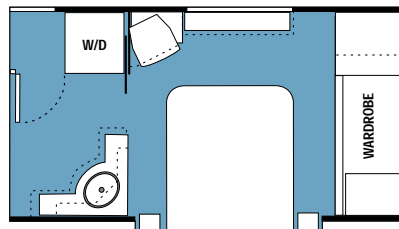

40' Queen FD

Tub Option

Closed Bath w/Tub

Closed Bath w/Shower

Closed Bath Option

40' Regent FD

40' Tycoon SD

Chassis and Weight Charts