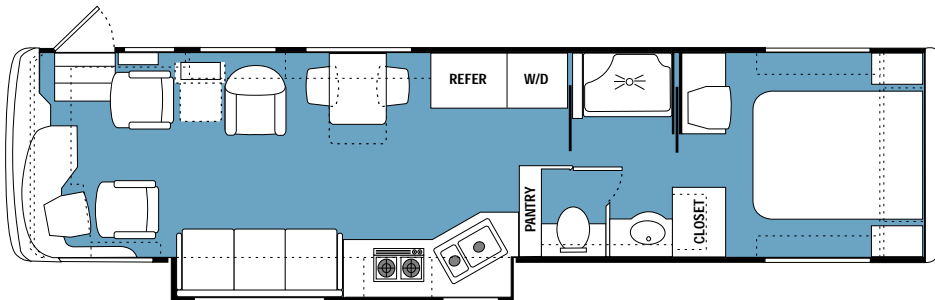

Floorplans and options for the 2001 Dynasty

Options:

Corian Wrap-around or J-Lounge in varying lengths

N/A on 34' & 36'

34' York FD

36' Duke FD

Tub Option

36' Slide Out FD