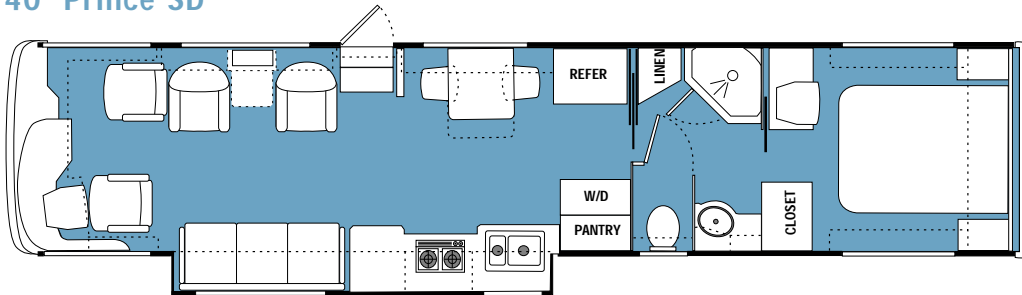

40' Prince SD

Tub Option