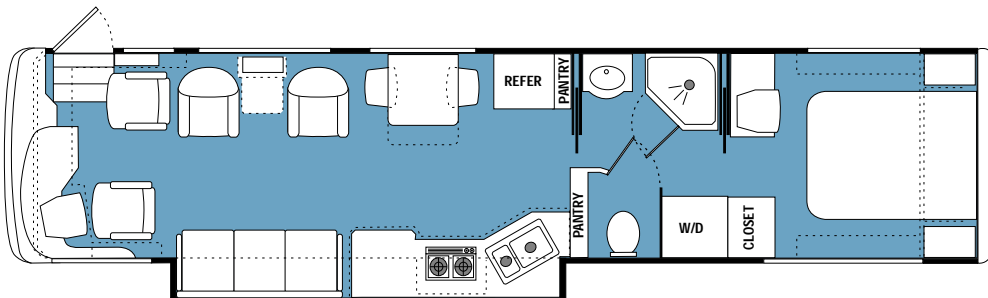

Floorplans and options for the 2001 Dynasty

Options:

Corian Wrap-around or J-Lounge in varying lengths

N/A on 34' & 36'

34' York FD

36' Duke FD

Tub Option

36' Slide Out FD

38' PBS