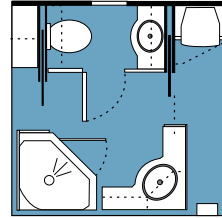

Closed Bath w/Shower