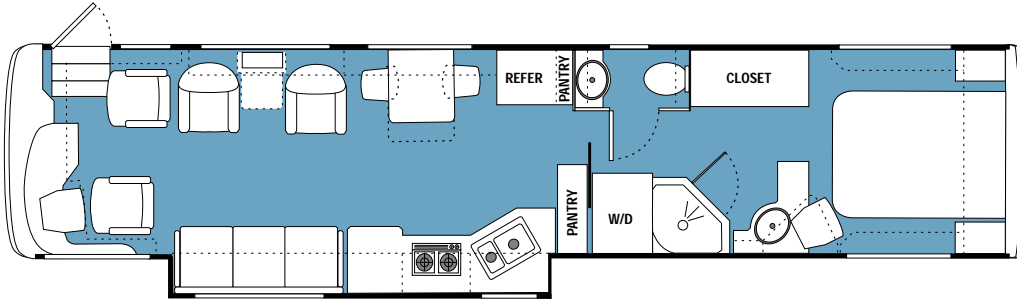

40' King FD

Closed Bath Option