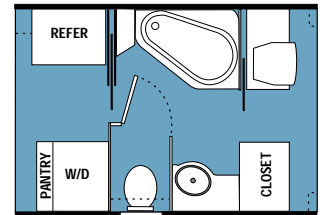

40' King FD

Closed Bath Option

40' PBS FD

Tub Option

40' Prince SD

Tub Option

Tub Option

40' Princess FD