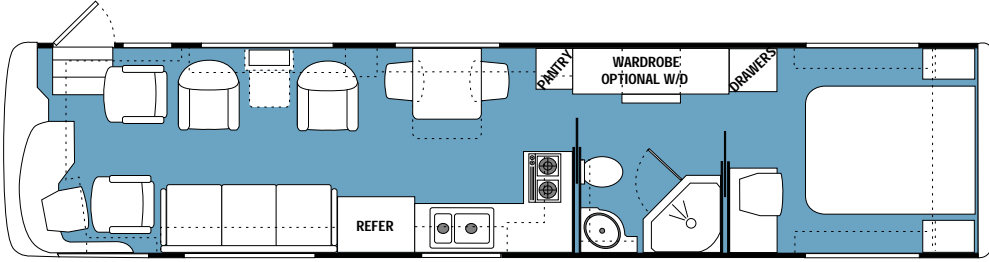

Floorplans and options for the 2001 Dynasty

Options:

Corian Wrap-around or J-Lounge in varying lengths

N/A on 34' & 36'

34' York FD

36' Duke FD

Tub Option

36' Slide Out FD

38' PBS

38' Baron III FD

38' Baron III SD

38' Duke FD

Tub Option

40' Baron IV FD

Tub Option

40' Duke FD