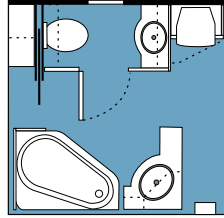

38' PBS

38' Baron III FD

38' Baron III SD

38' Duke FD

Tub Option

40' Baron IV FD

Tub Option

40' Duke FD

40' King FD

Closed Bath Option

40' PBS FD

Tub Option

40' Prince SD

Tub Option

Tub Option

40' Princess FD

40' Queen FD

Tub Option

Closed Bath w/Tub

Closed Bath w/Shower

Closed Bath Option

40' Regent FD

40' Tycoon SD

Chassis and Weight Charts