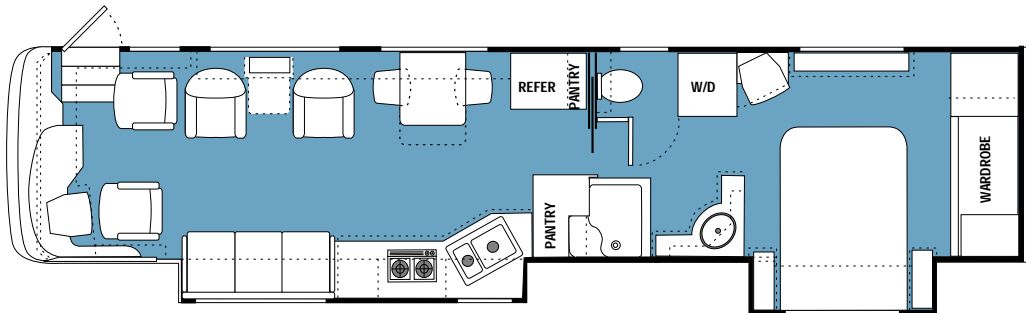

40' Queen FD

Tub Option

Closed Bath w/Tub

Closed Bath w/Shower

Closed Bath Option

40' Regent FD

40' Tycoon SD

Chassis and Weight Charts