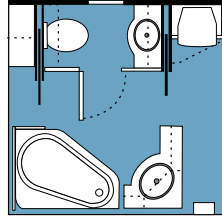

38' PBS

38' Baron III FD

38' Baron III SD

38' Duke FD

Tub Option

40' Baron IV FD

Tub Option

40' Duke FD

40' King FD

Closed Bath Option

40' PBS FD

Tub Option

40' Prince SD

Tub Option

Tub Option

40' Princess FD

40' Queen FD

Tub Option

Closed Bath w/Tub

Closed Bath w/Shower

Closed Bath Option

40' Regent FD

40' Tycoon SD

Chassis and Weight Charts