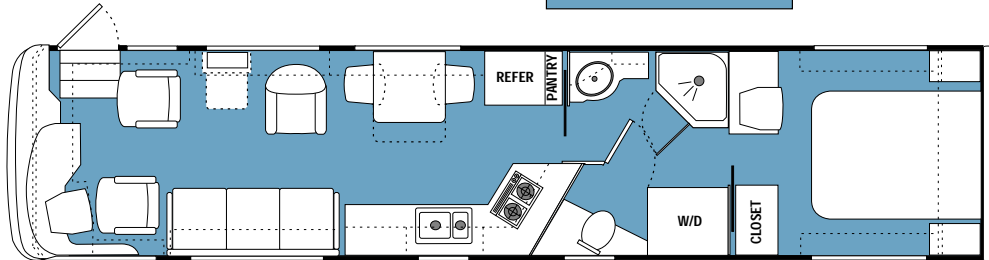

Floorplans and options for the 2001 Dynasty

Options:

Corian Wrap-around or J-Lounge in varying lengths

N/A on 34' & 36'

34' York FD

36' Duke FD

Tub Option

36' Slide Out FD

38' PBS

38' Baron III FD

38' Baron III SD

38' Duke FD

Tub Option

40' Baron IV FD

Tub Option

40' Duke FD