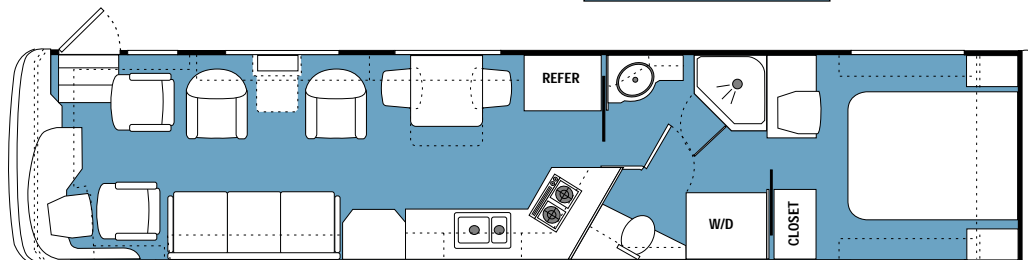

Floorplans and options for the 2001 Dynasty

Options:

Corian Wrap-around or J-Lounge in varying lengths

N/A on 34' & 36'

34' York FD

36' Duke FD

Tub Option

36' Slide Out FD

38' PBS

38' Baron III FD

38' Baron III SD

38' Duke FD

Tub Option

40' Baron IV FD

Tub Option

40' Duke FD