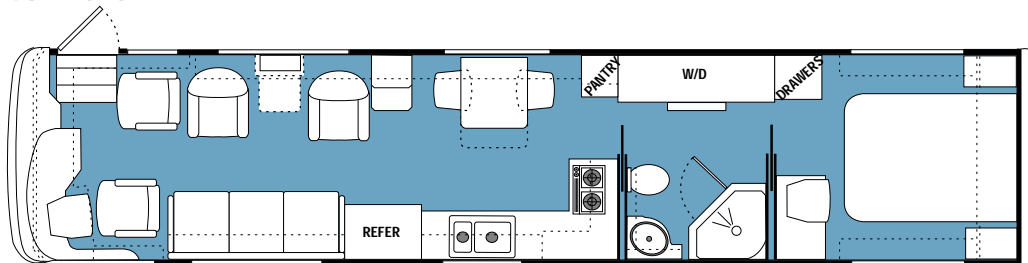

Floorplans and options for the 2001 Dynasty

Options:

Corian Wrap-around or J-Lounge in varying lengths

N/A on 34' & 36'

34' York FD

36' Duke FD

Tub Option

36' Slide Out FD

38' PBS

38' Baron III FD

38' Baron III SD

38' Duke FD

Tub Option

40' Baron IV FD

Tub Option

40' Duke FD