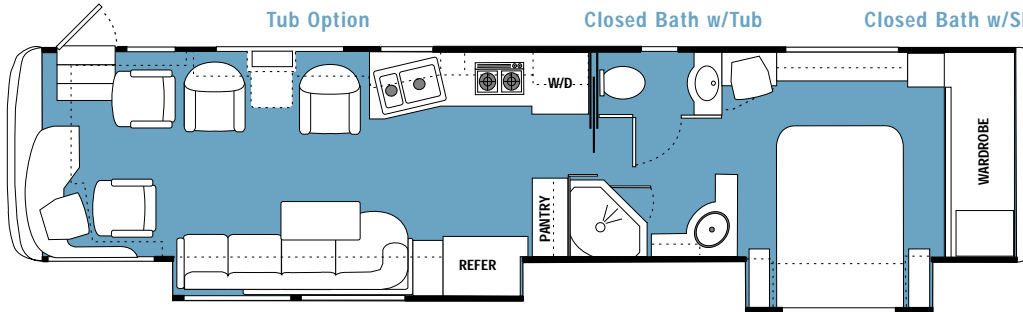

Floorplans and options for the 2001 Dynasty

Options:

Corian Wrap-around or J-Lounge in varying lengths

N/A on 34' & 36'

34' York FD

36' Duke FD

Tub Option

36' Slide Out FD

40' King FD

Closed Bath Option

40' PBS FD

Tub Option

40' Prince SD

Tub Option

Tub Option

40' Princess FD

40' Queen FD

Tub Option

Closed Bath w/Tub

Closed Bath w/Shower

Closed Bath Option

40' Regent FD

40' Tycoon SD

Chassis and Weight Charts